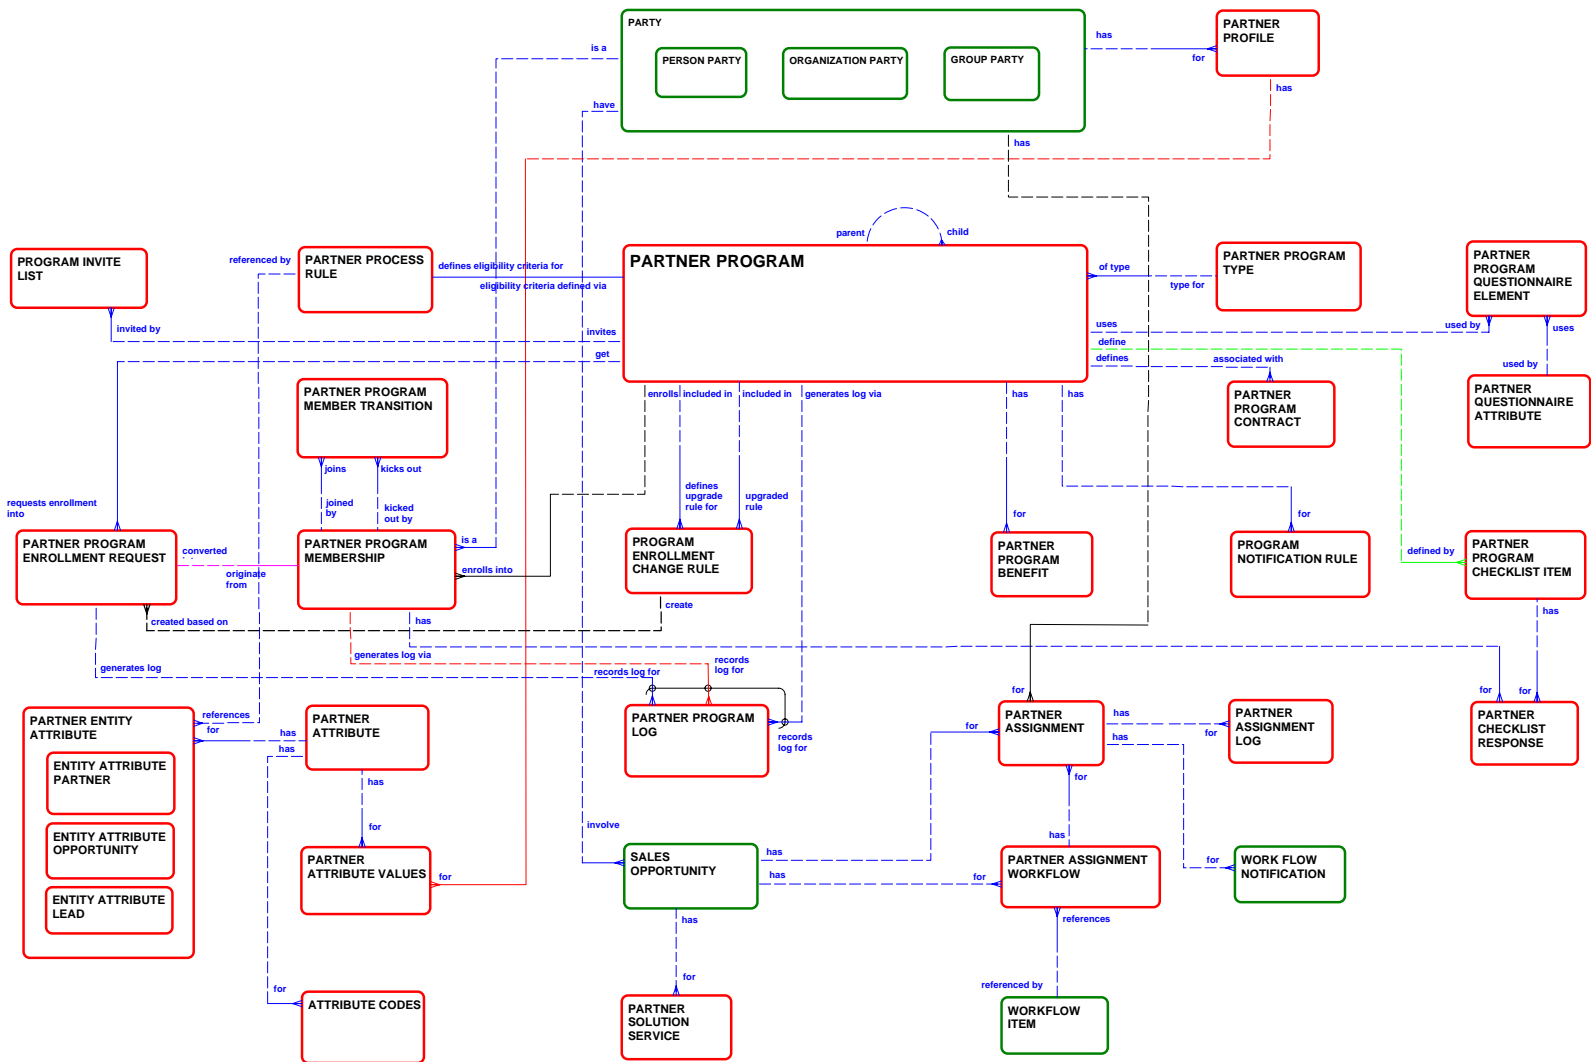

Oracle Partners Online – Release 11i.9 Logical Data Model

ER Diagram Legend