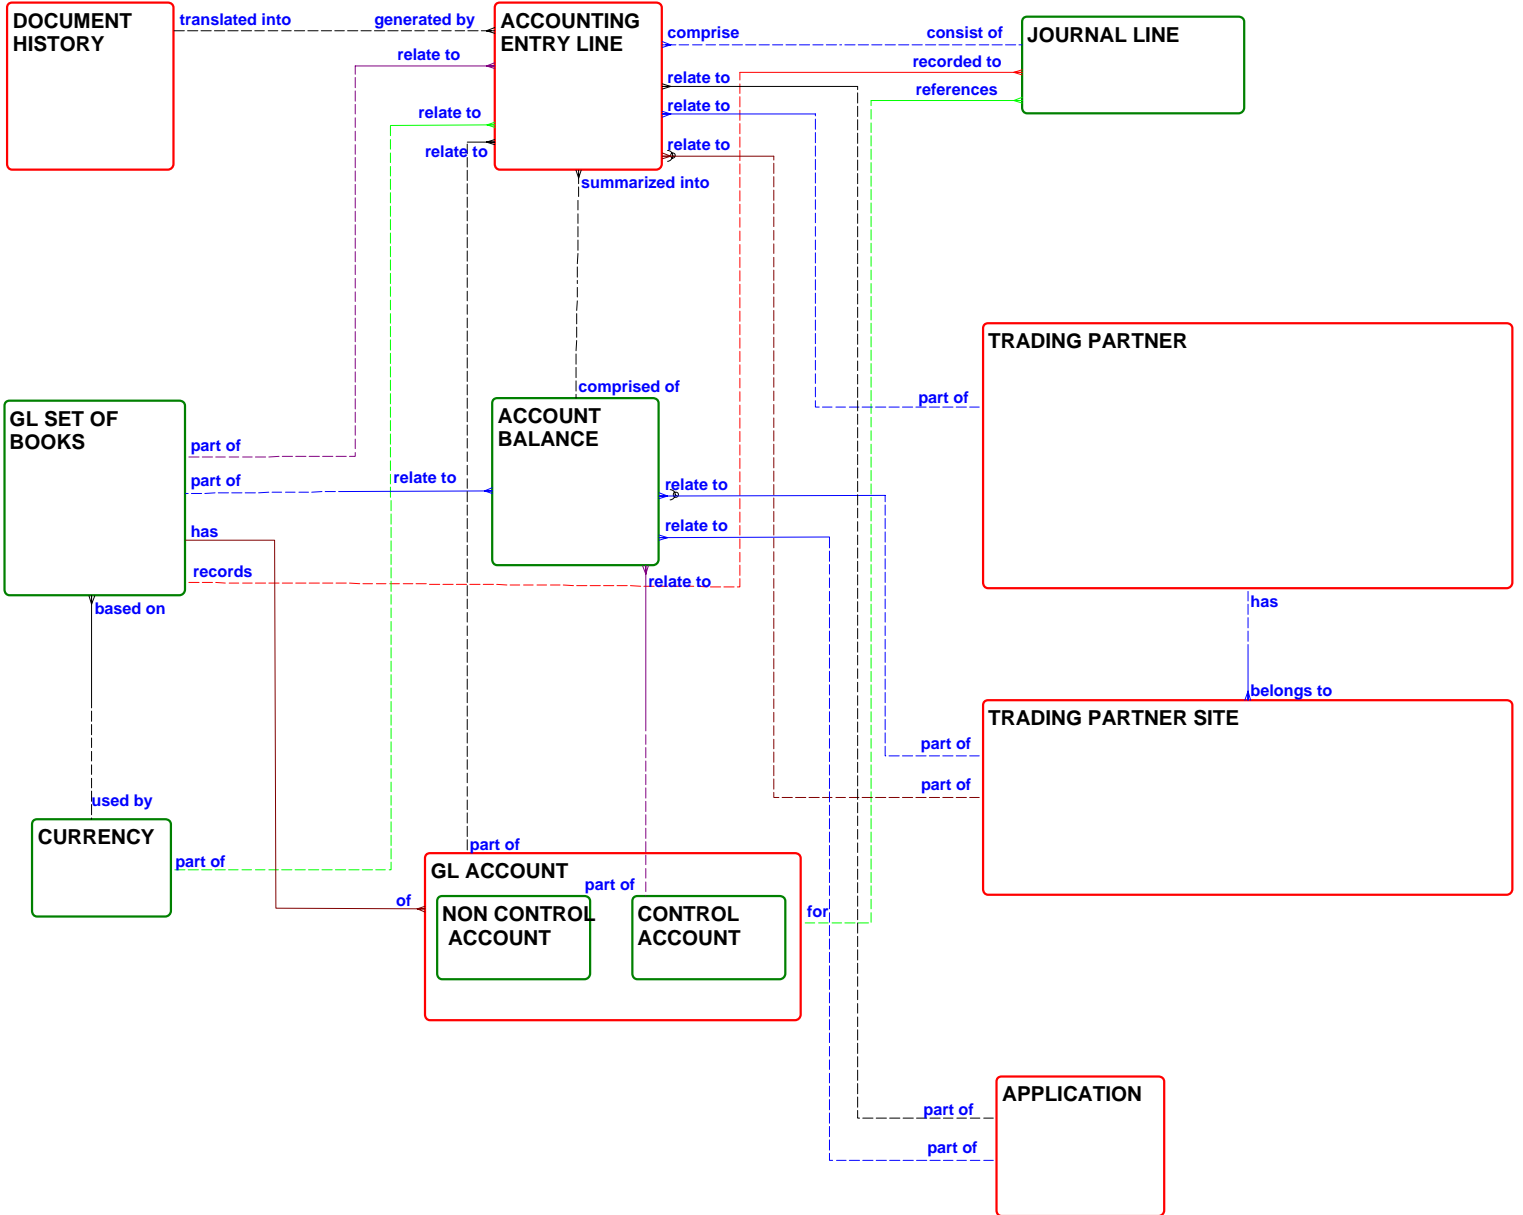

Oracle Global Accounting Engine - Release11i

Logical Data Model

Diagram : ACCOUNTING ENGINE R11i
Modified : 11 September 2000 17:12:00
Author : Claude Trottier
Application System :
Connect String : etrm1154