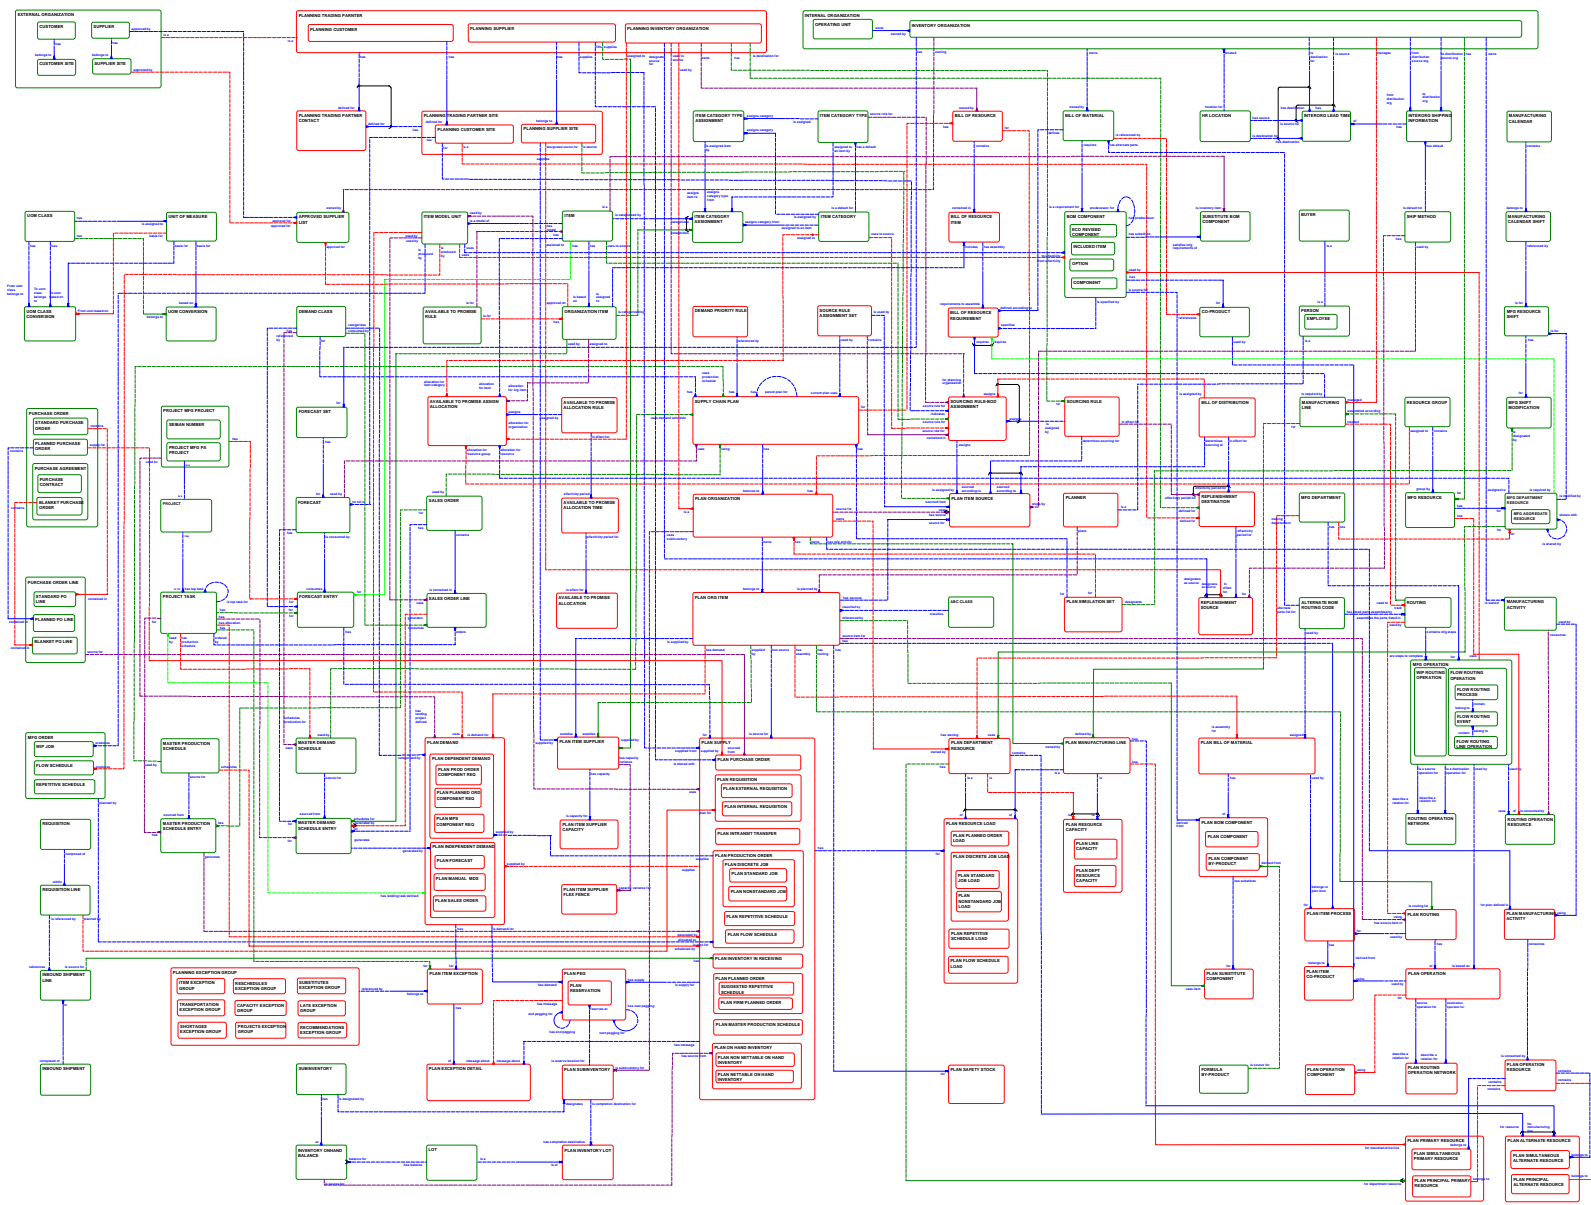

Oracle Advanced Planning & Scheduling - Release 11i Logical Data Model

ORACLE®
Applications