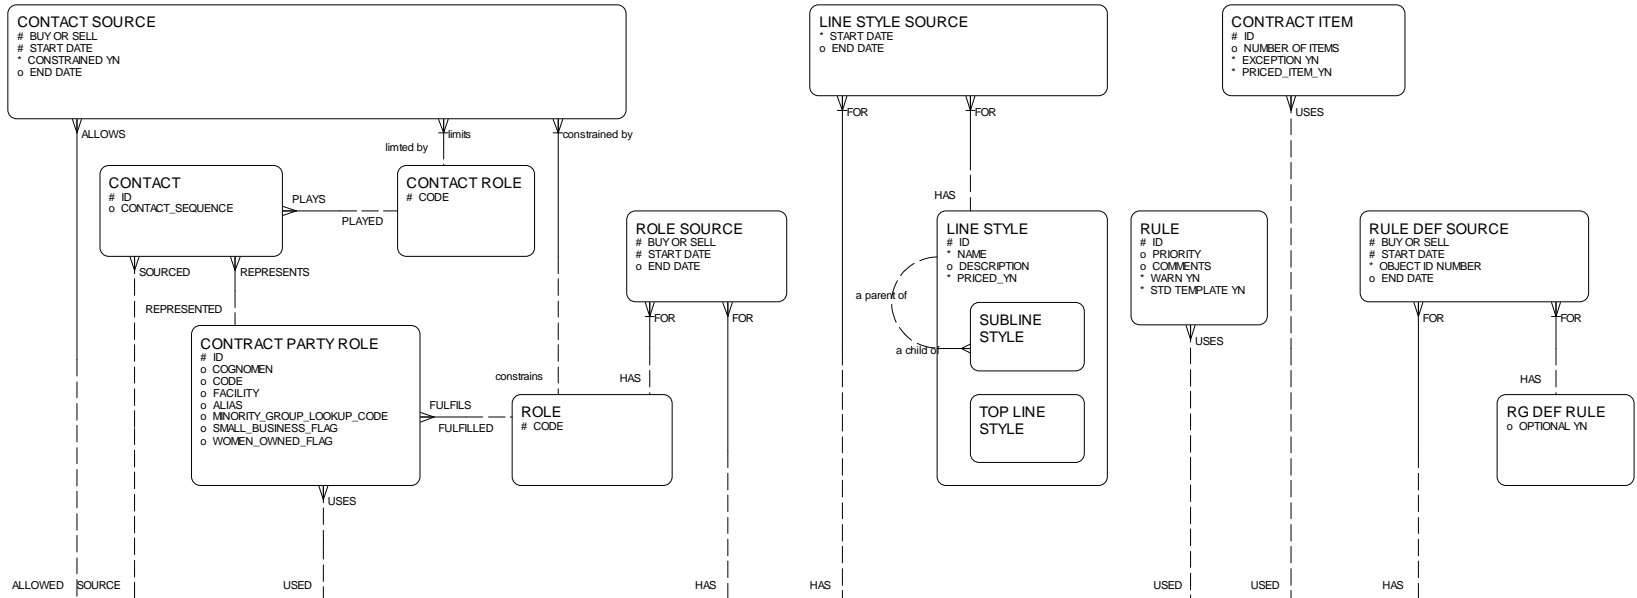

Diagram : SUB ERD DATA SOURCE
 Modified : 21 February 2000 11:19:24
 Application System : OKC 115
 Connect String : case115

JTF_TASK_OBJECT_TYPES
 # OBJECT_TYPE_CODE
 * CREATED_BY
 * CREATION_DATE
 * LAST_UPDATED_BY
 * LAST_UPDATE_DATE
 o LAST_UPDATE_LOGN
 ...