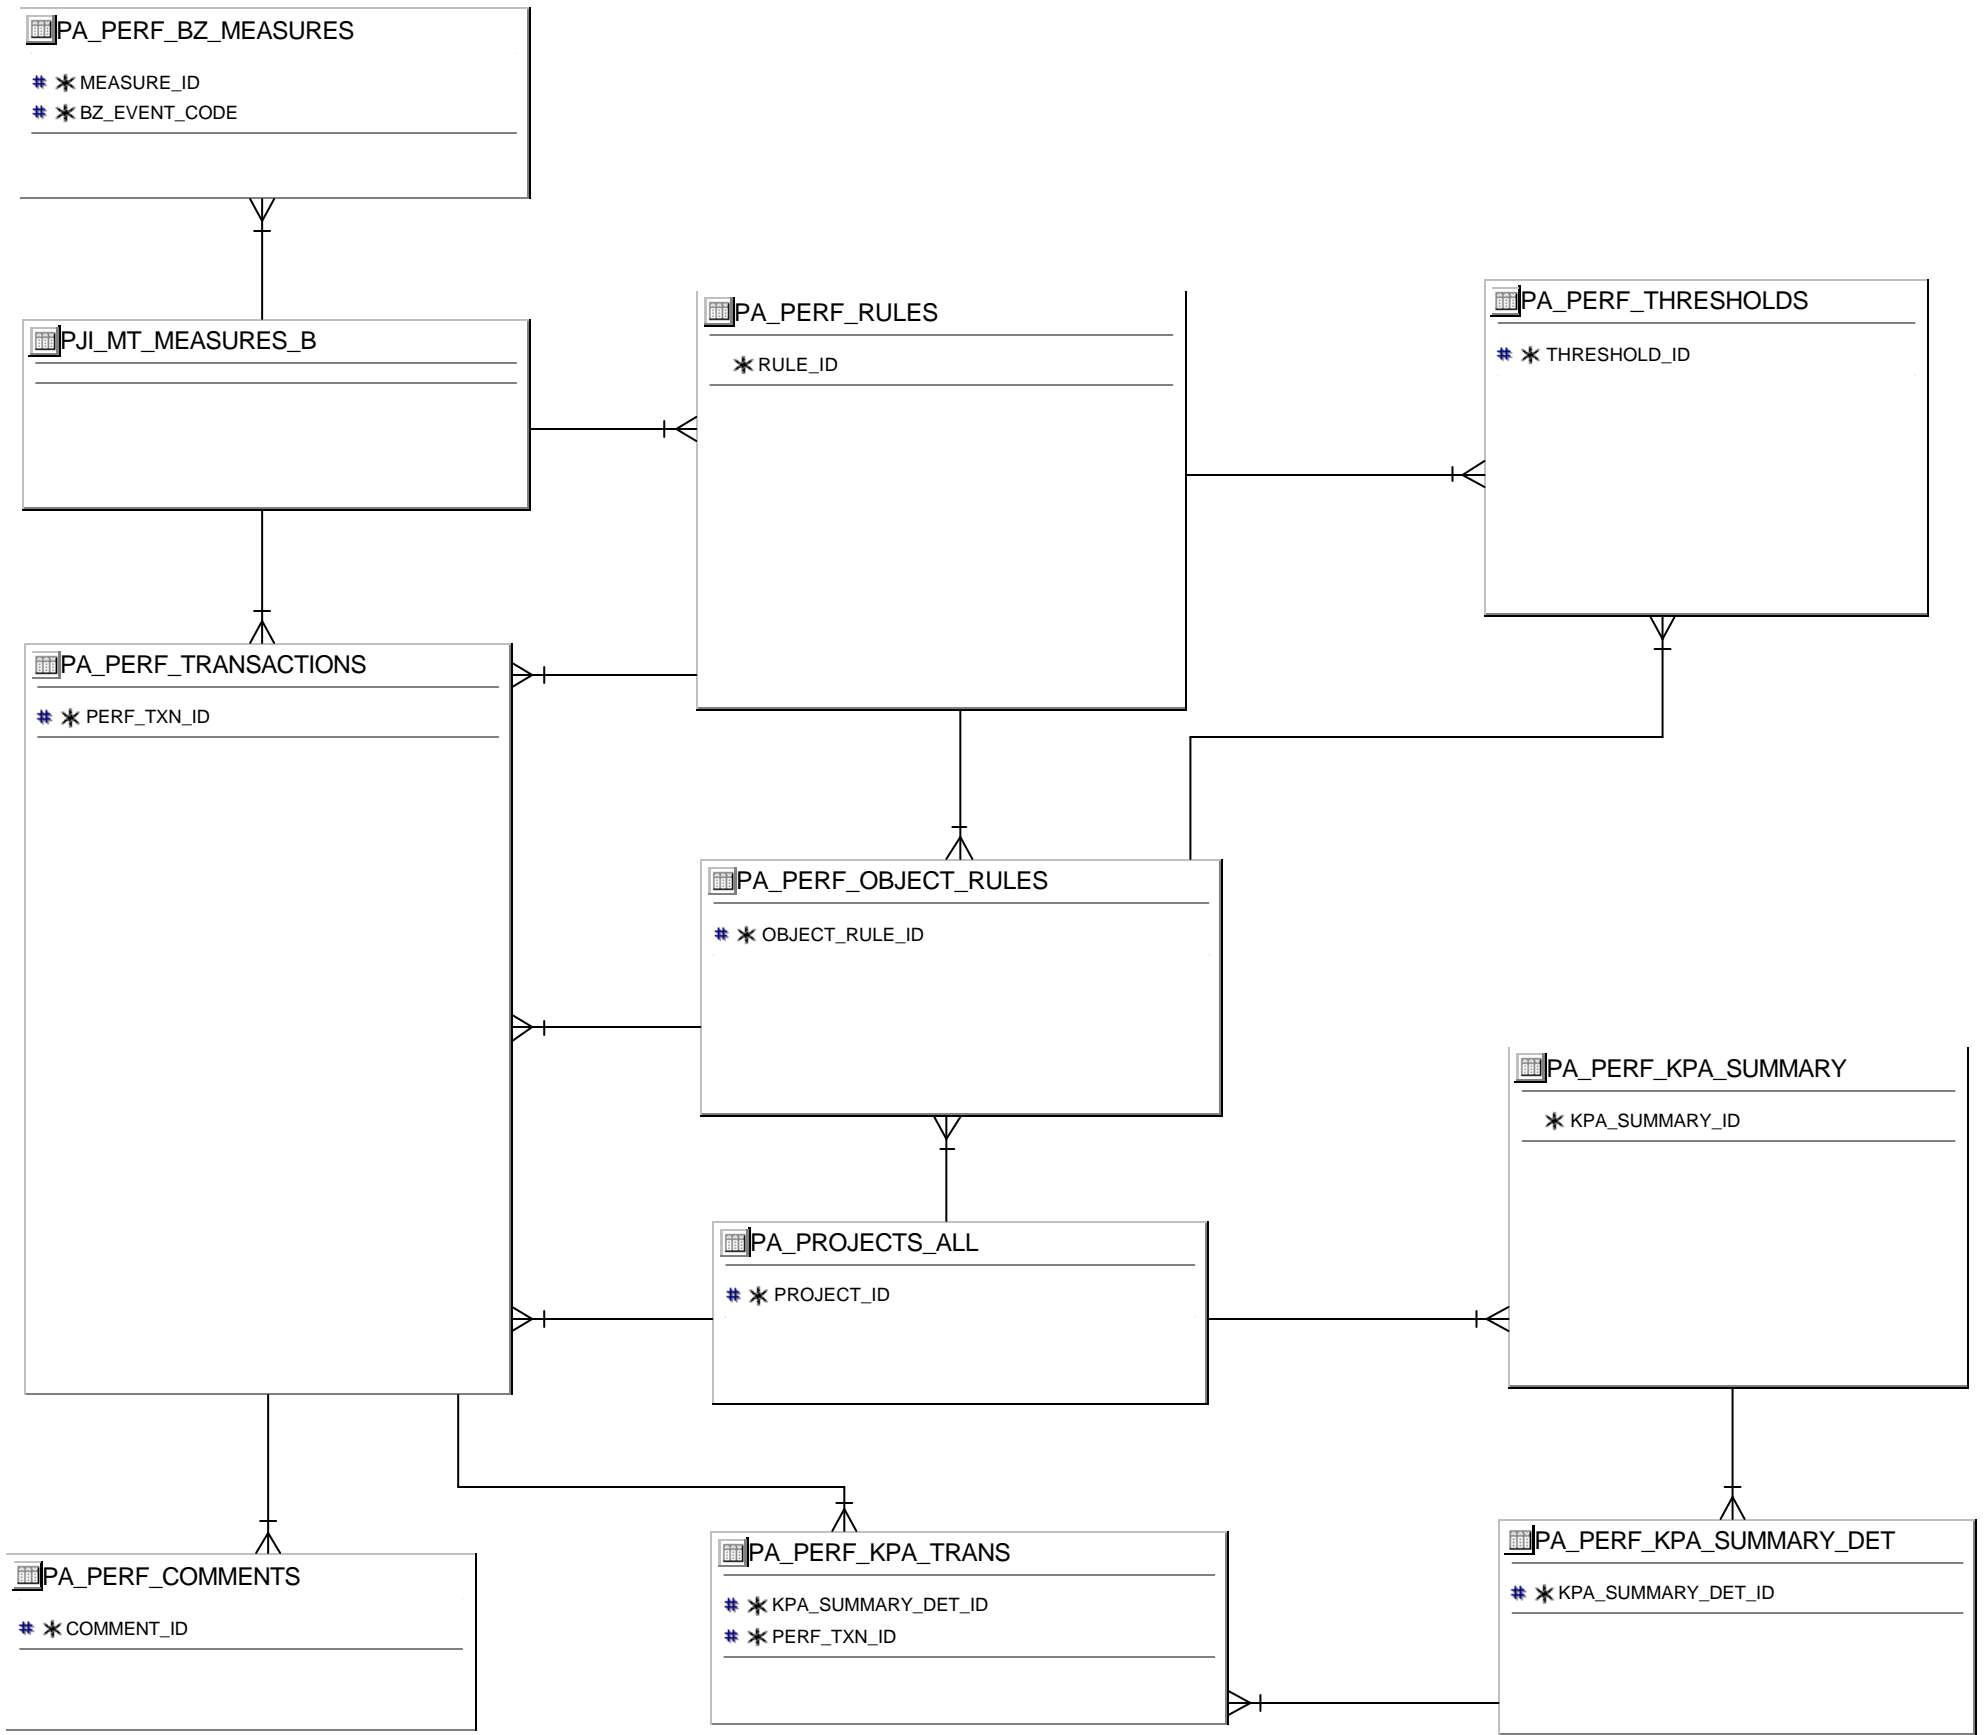

Exceptions Reporting

Diagram : PA 120 EXCEPTIONS REPORTING
 Modified : 23 June 2006 03:24:21
 Application System : apps/pa/Database Objects/PA Design