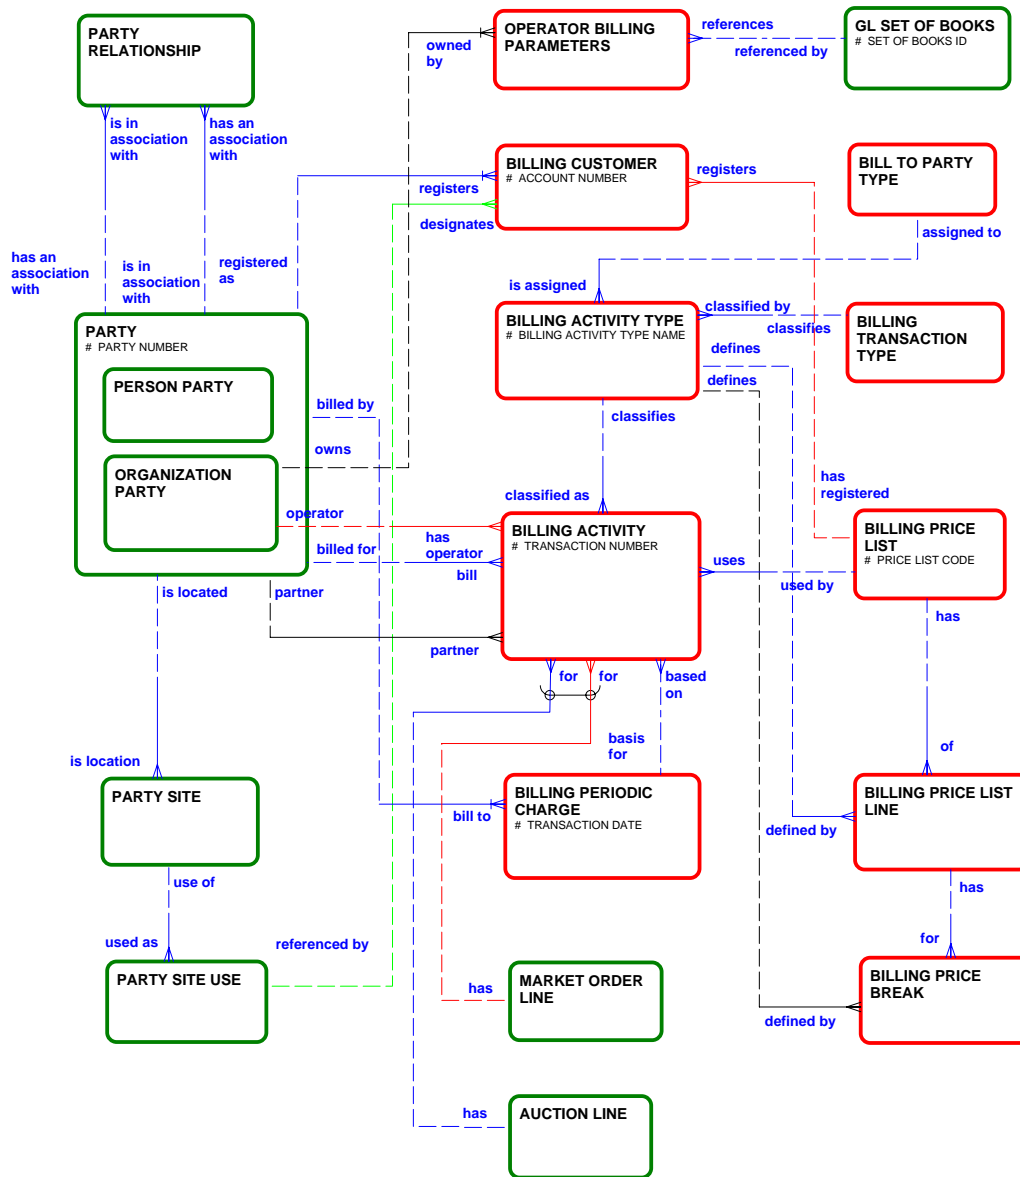

Oracle Exchange Host Billing - Release 6.2 Logical Data Model