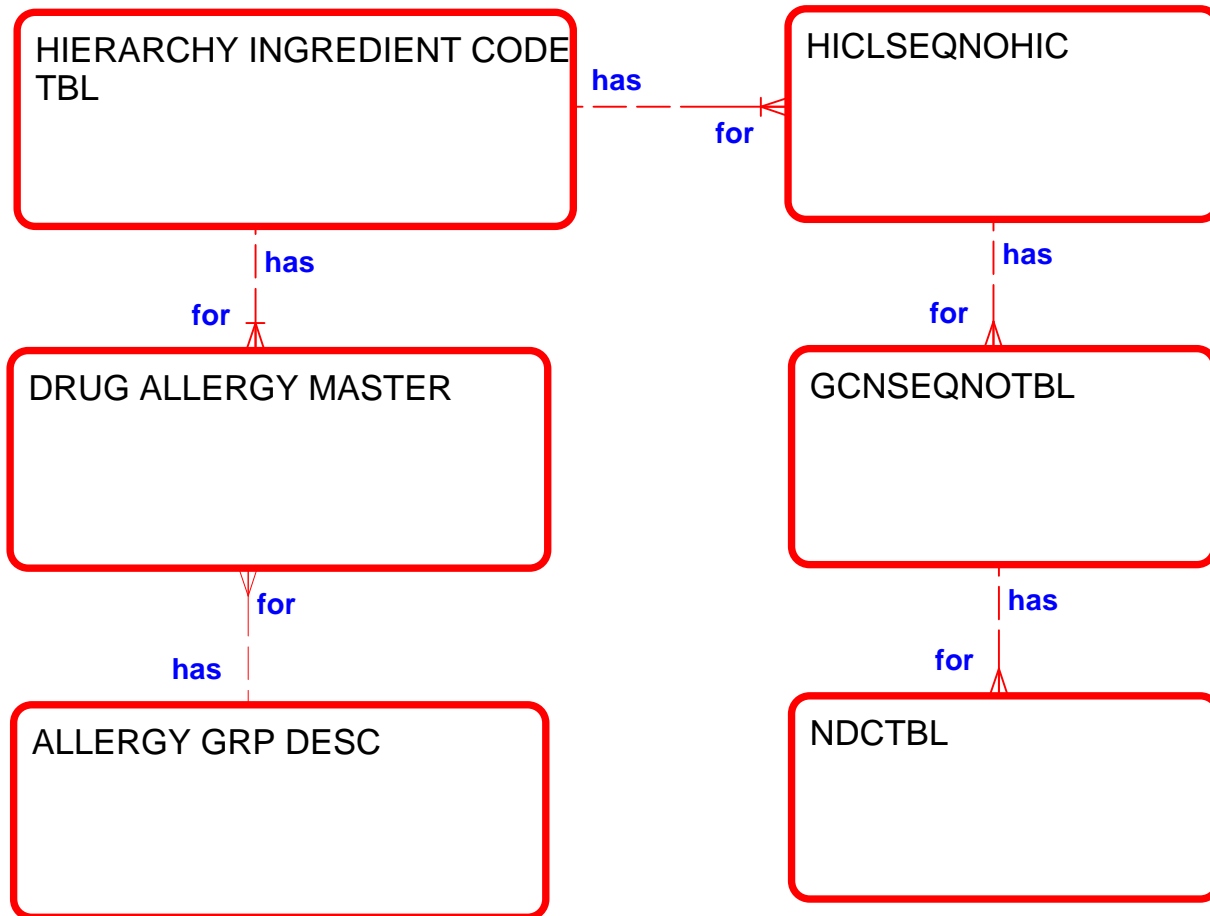

# Oracle Enterprise Terminology System – Release 11.5.9 Logical Data Model

## ER Diagram Legend

**Red entities – owned by application product shown in diagram title.**

**ORACLE**<sup>®</sup>  
Applications

Diagram : FDB ALLERGY CONCEPTS R11.5.9  
Modified : 28 May 2004 00:10:57  
Author : Ashish Gupta  
Application System : apps/hct/Database Objects/HCT Design