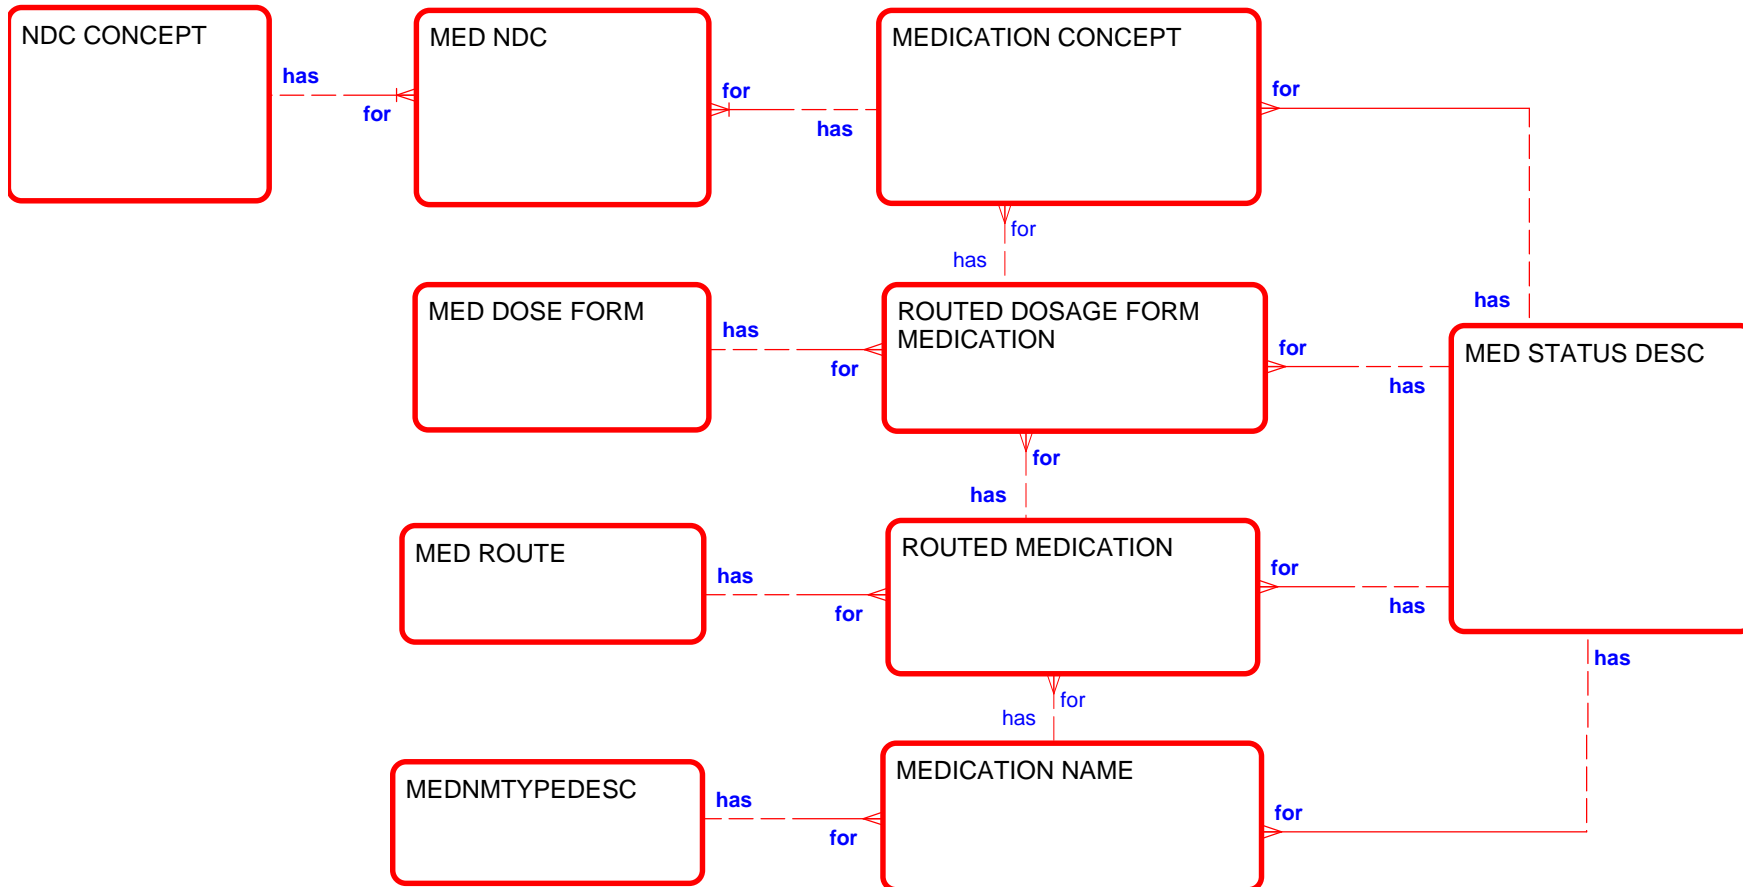

**Oracle Enterprise Terminology System – Release11.5.9
Logical Data Model**

ER Diagram Legend

Red entities – owned by application product shown in diagram title.

Diagram : FDB MEDICATION CONCEPTS R11.5.9
 Modified : 27 May 2004 23:41:01
 Author : Ashish Gupta
 Application System : apps/hct/Database Objects/HCT Design