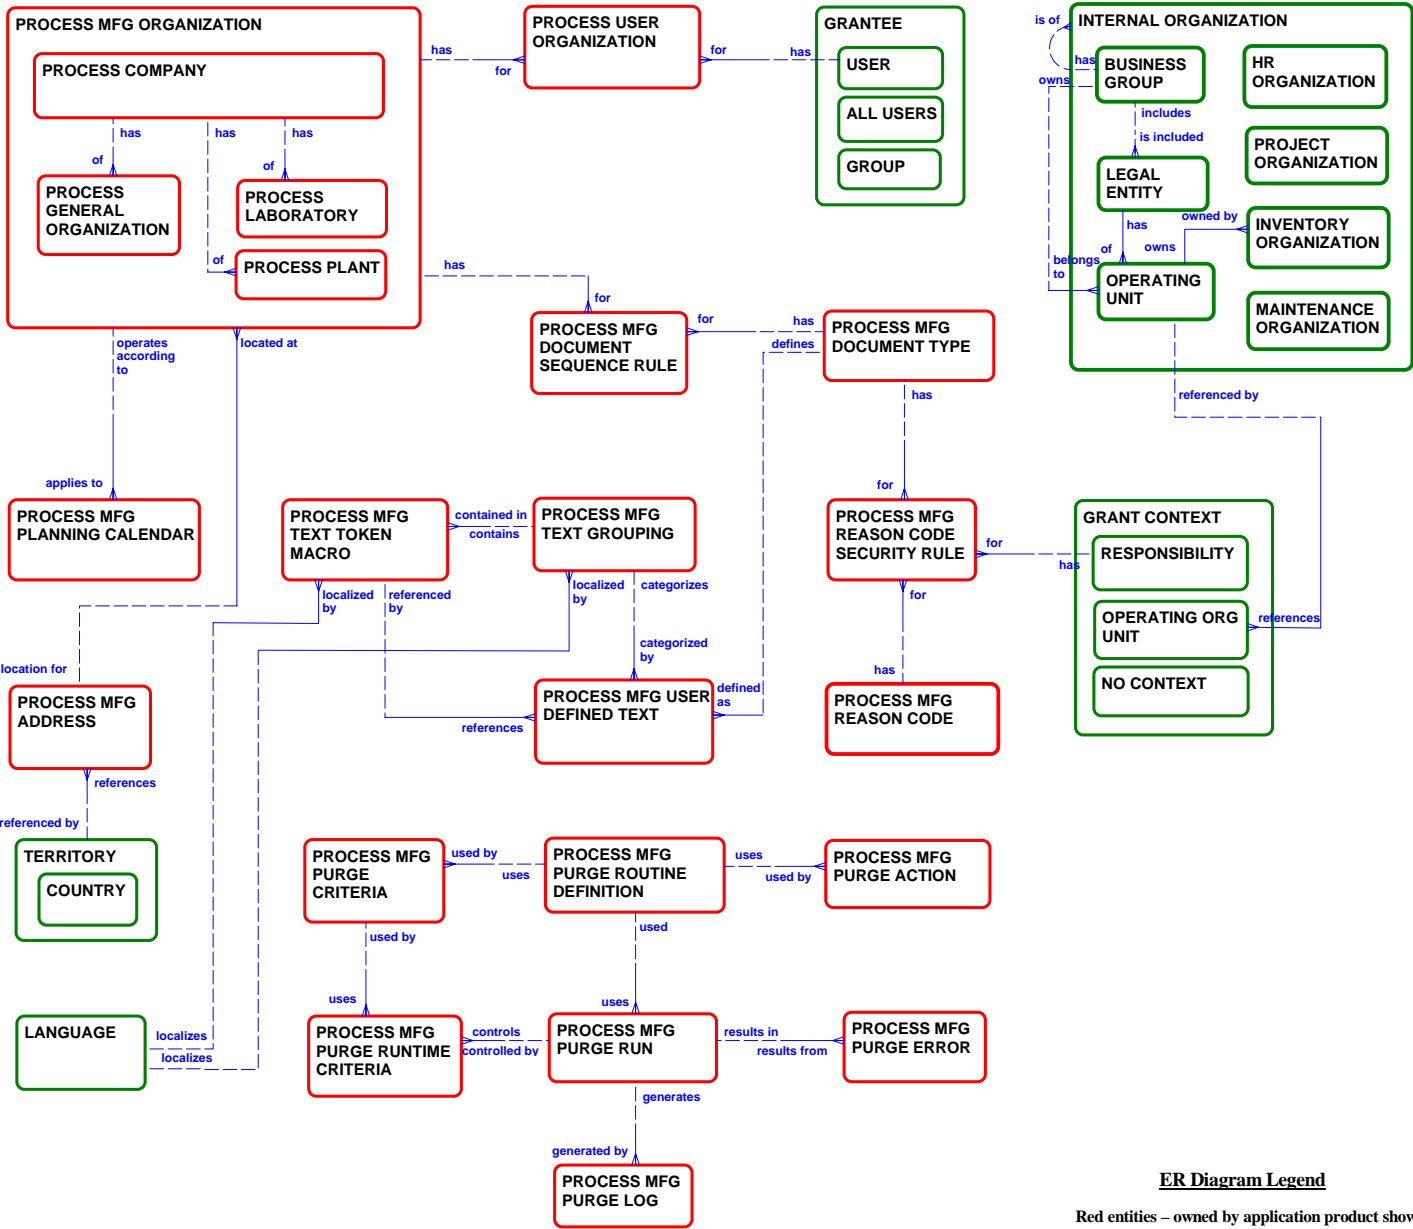

Process Manufacturing Administration– Release 11i.9 Logical Data Model

ER Diagram Legend

Red entities – owned by application product shown in diagram title
Green entities – owned by other application products