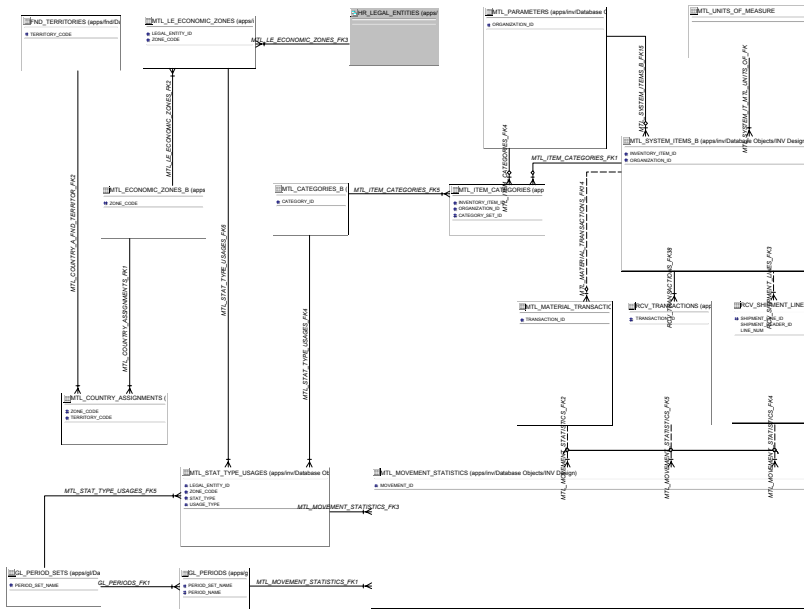

**Movement Statistics - Release 11i
Physical Data Model**