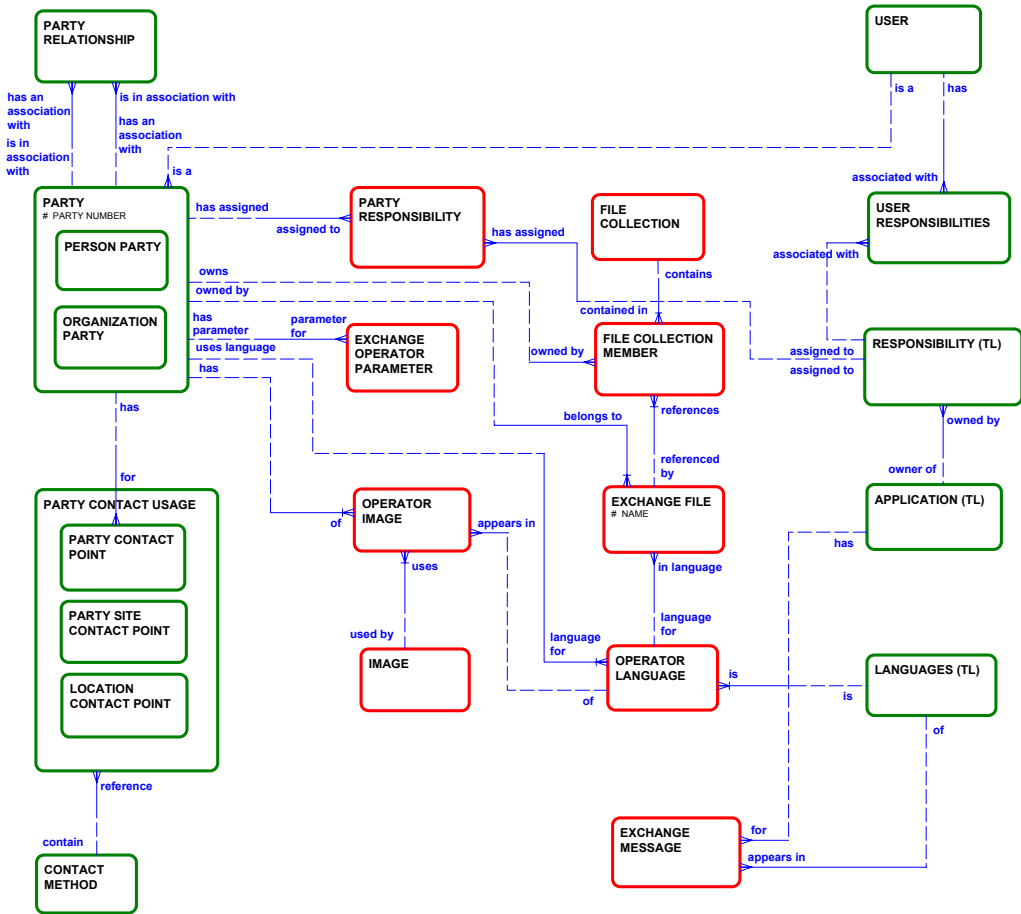

Oracle Exchange Platform and Registration - Release 6.2
Logical Data Model

[Click here for instructions on ordering a printing of the diagram from Kinkos](#)