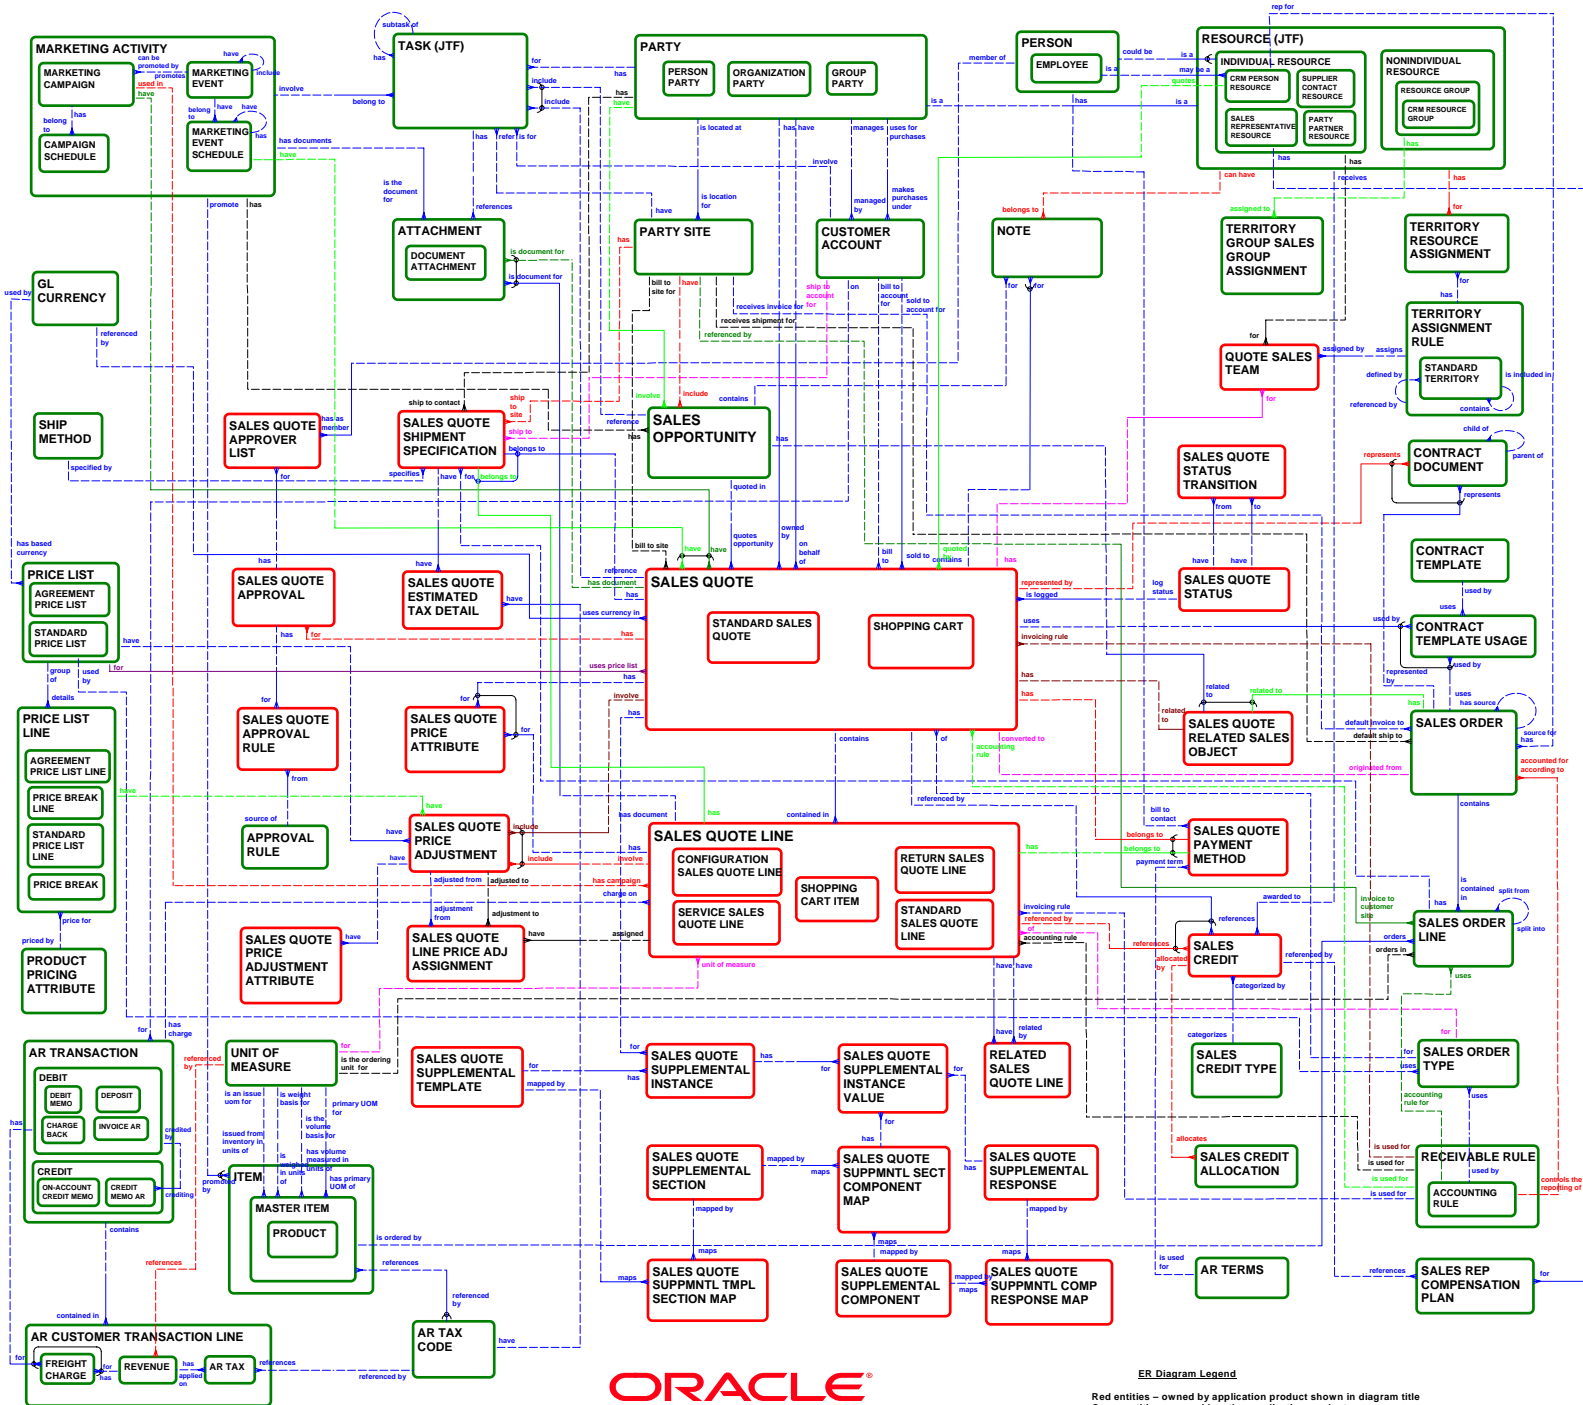

Oracle Quoting - Release 11i.10 Logical Data Model

ER Diagram Legend
Red entities - owned by application product shown in diagram title
Green entities - owned by other application products
Relationship line colors serve as a visual aid for reading the diagram