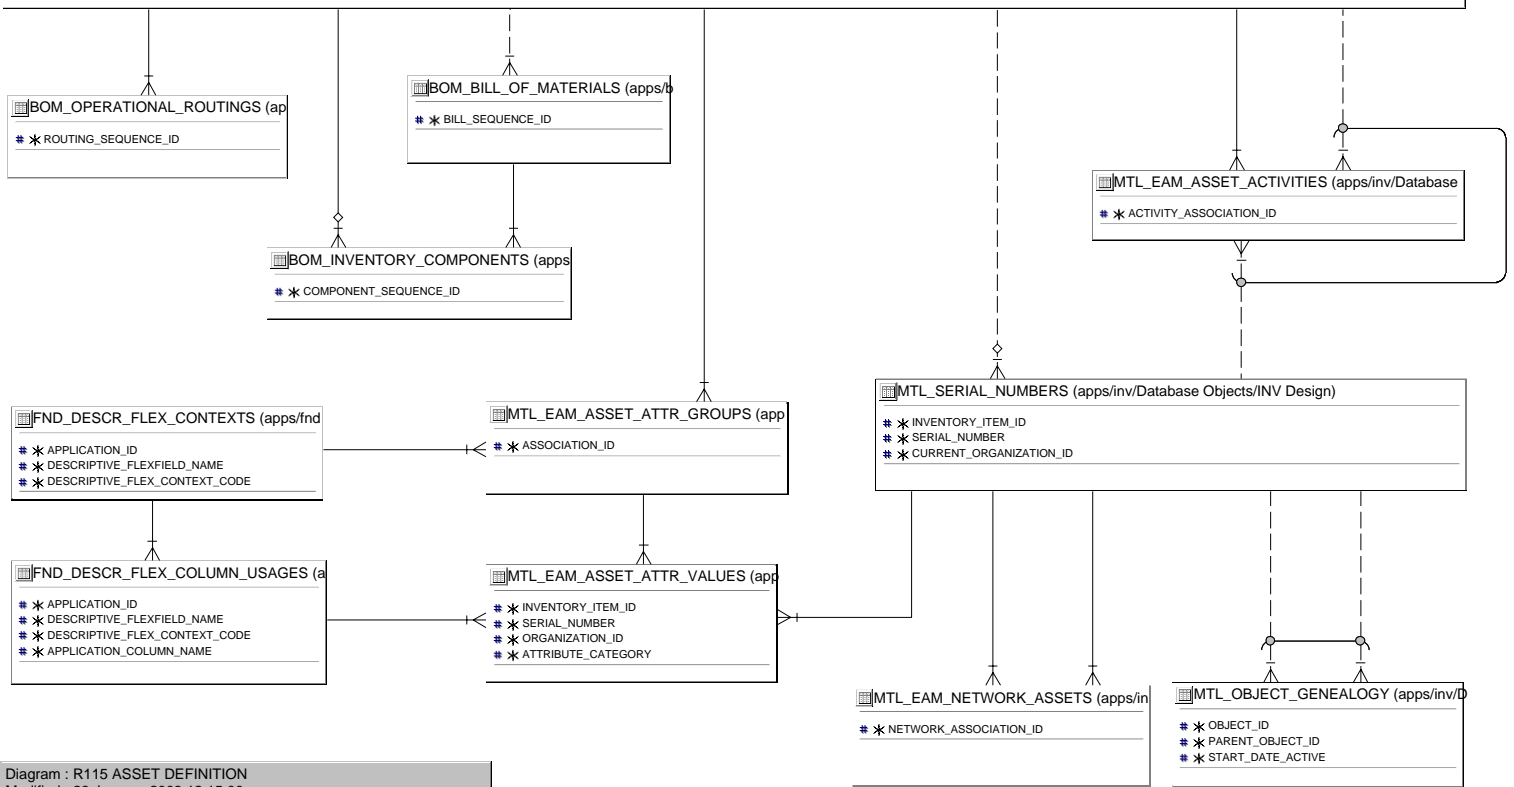

MTL_SYSTEM_ITEMS_B (apps/inv/Database Objects/INV Design)

* INVENTORY_ITEM_ID
 # * ORGANIZATION_ID

Diagram : R115 ASSET DEFINITION
 Modified : 26 June 2003 12:15:00
 Application System : apps/eam/Database Objects/EAM Design