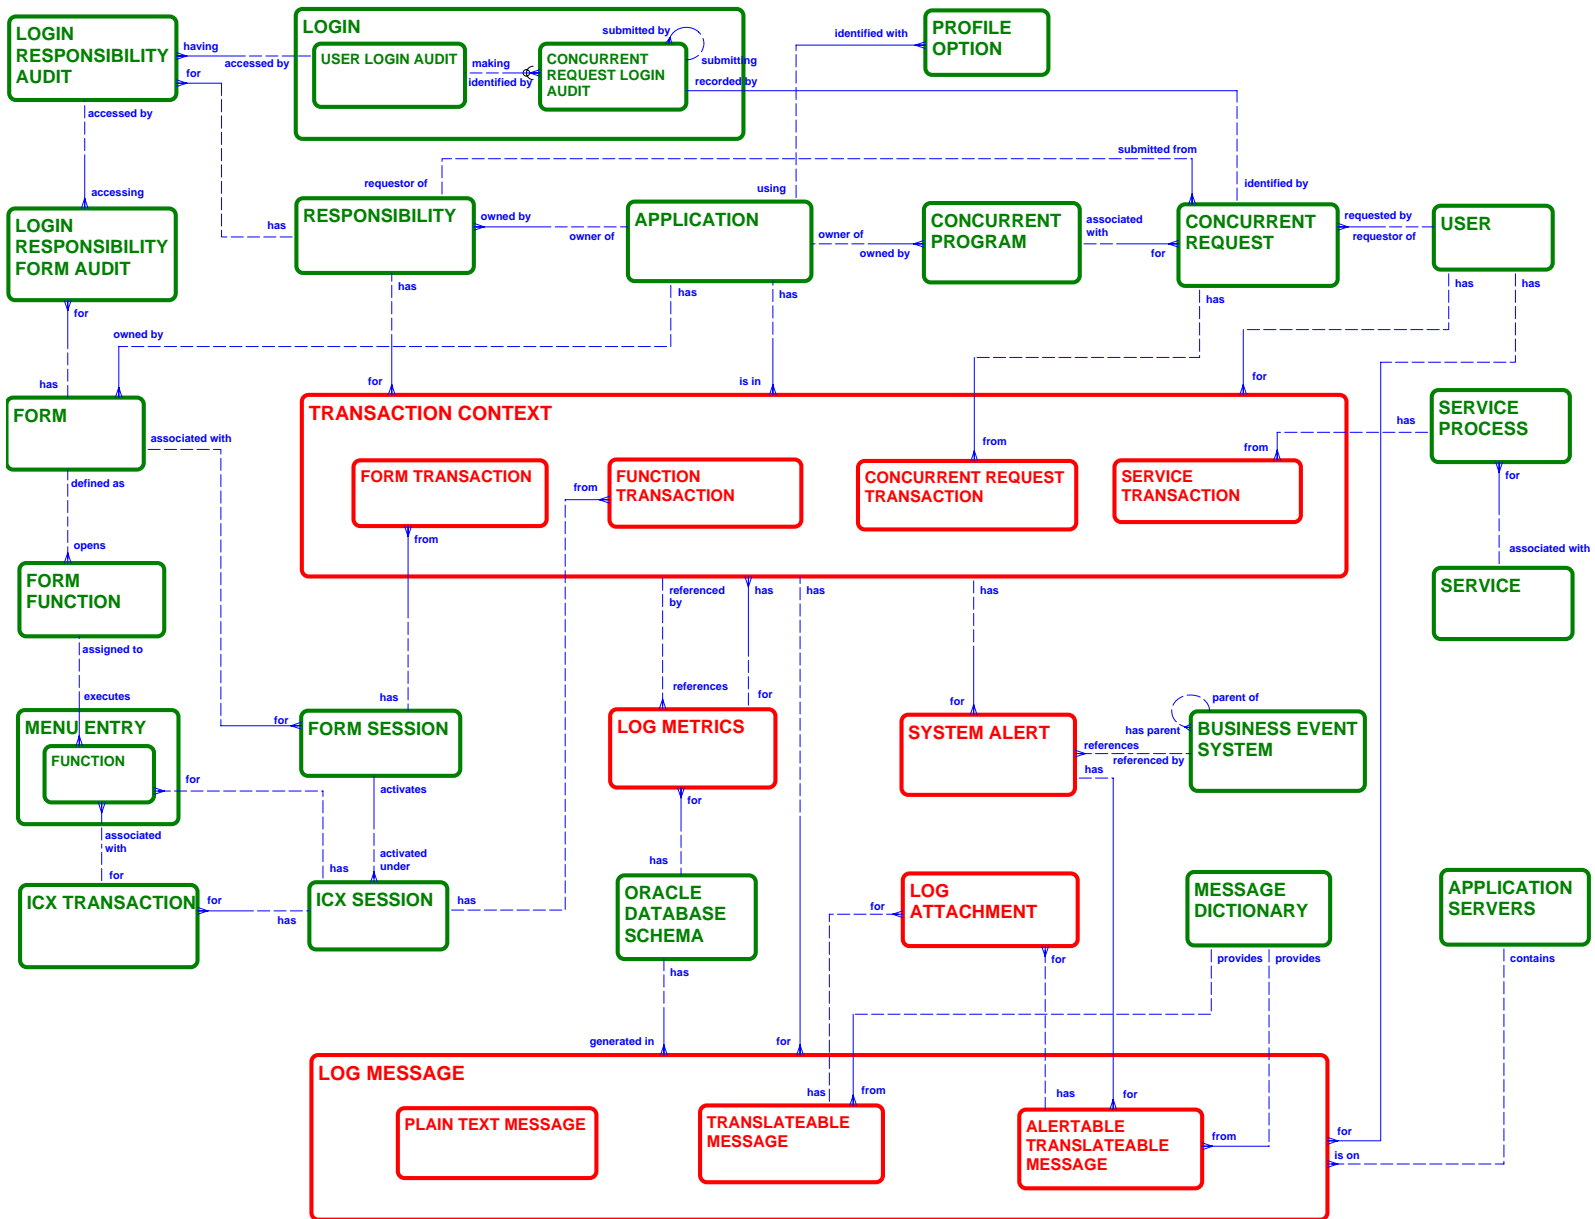

Oracle Application Technology Diagnostic Logging – Release 11i.10

Logical Data Model

ER Diagram Legend

Red entities – owned by application product shown in diagram title
 Green entities – owned by other application products