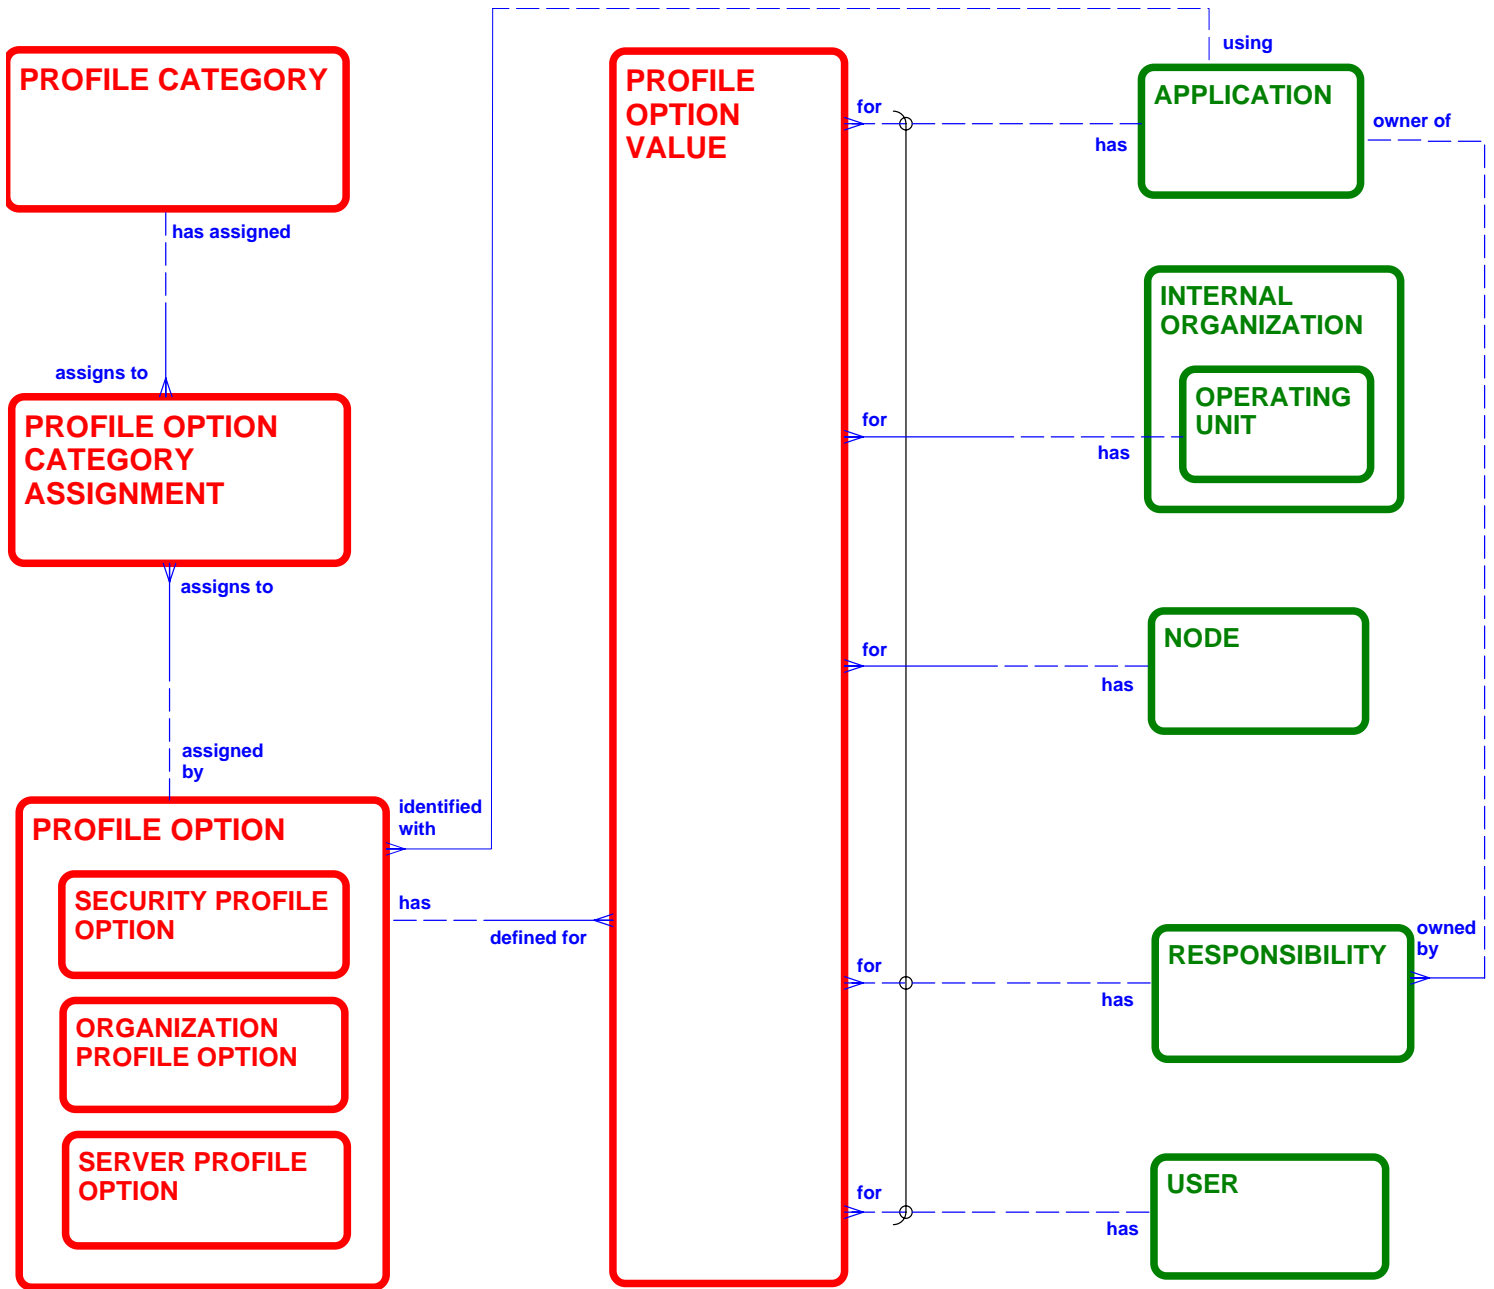

## Logical Data Model

### ER Diagram Legend

Red entities – owned by application product shown in diagram title  
 Green entities – owned by other application products