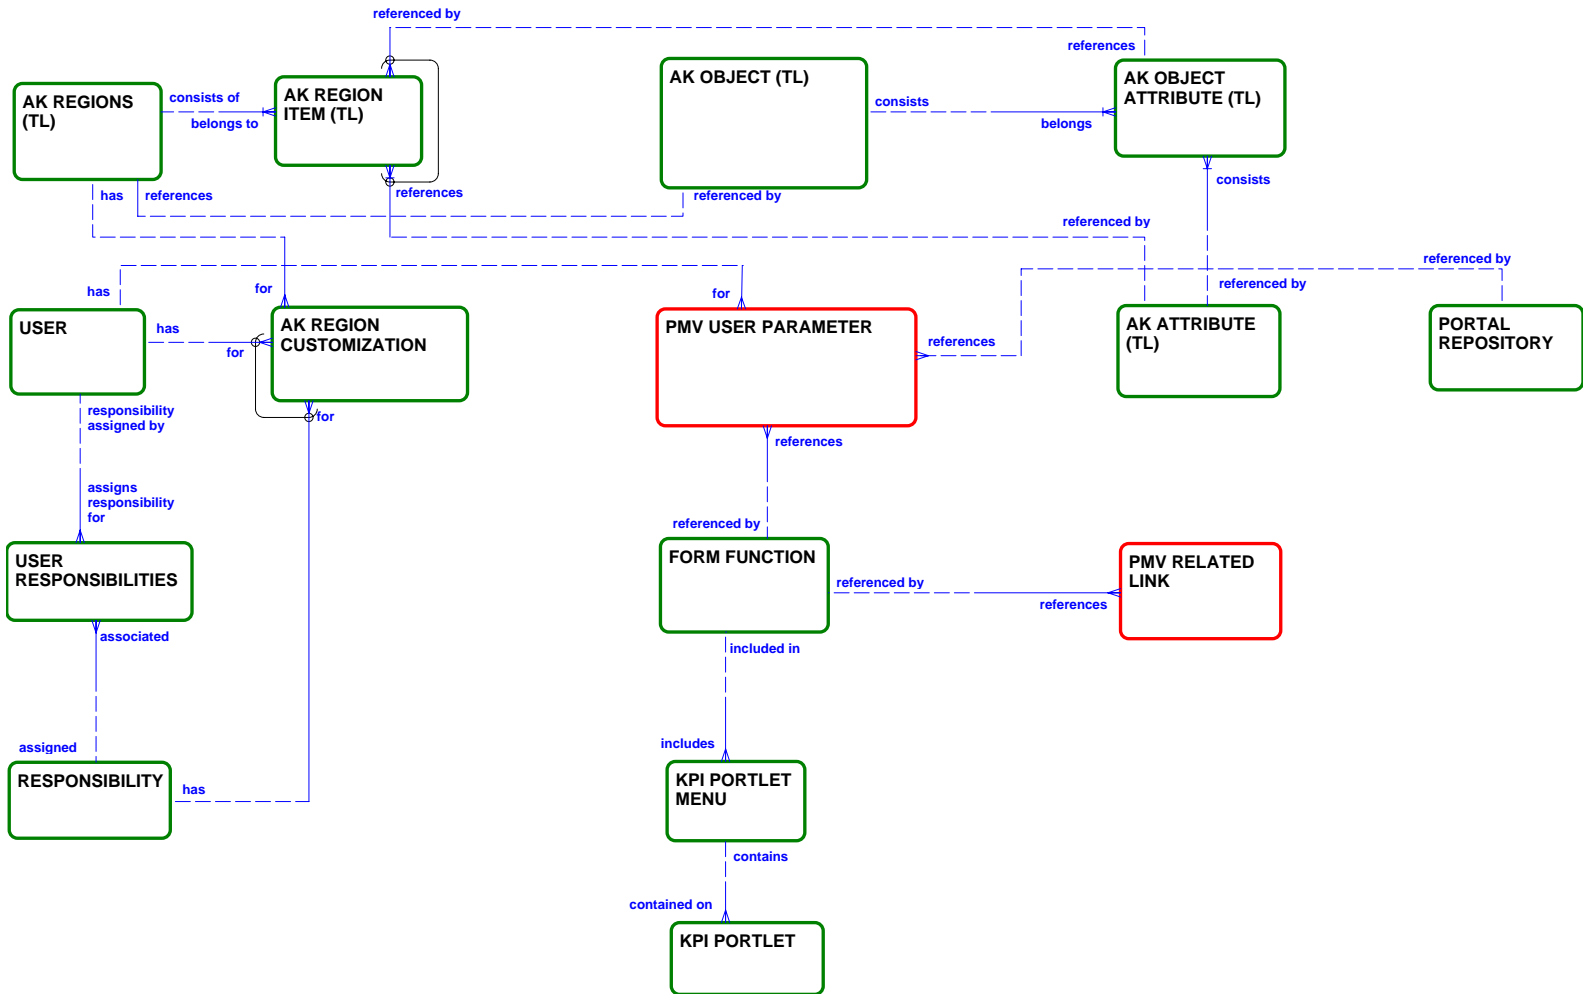

Oracle Business Intelligence System 11i.8 Performance Management Viewer Logical Data Model

ER Diagram Legend

Red entities – owned by application product shown in diagram title
Green entities – owned by other application products