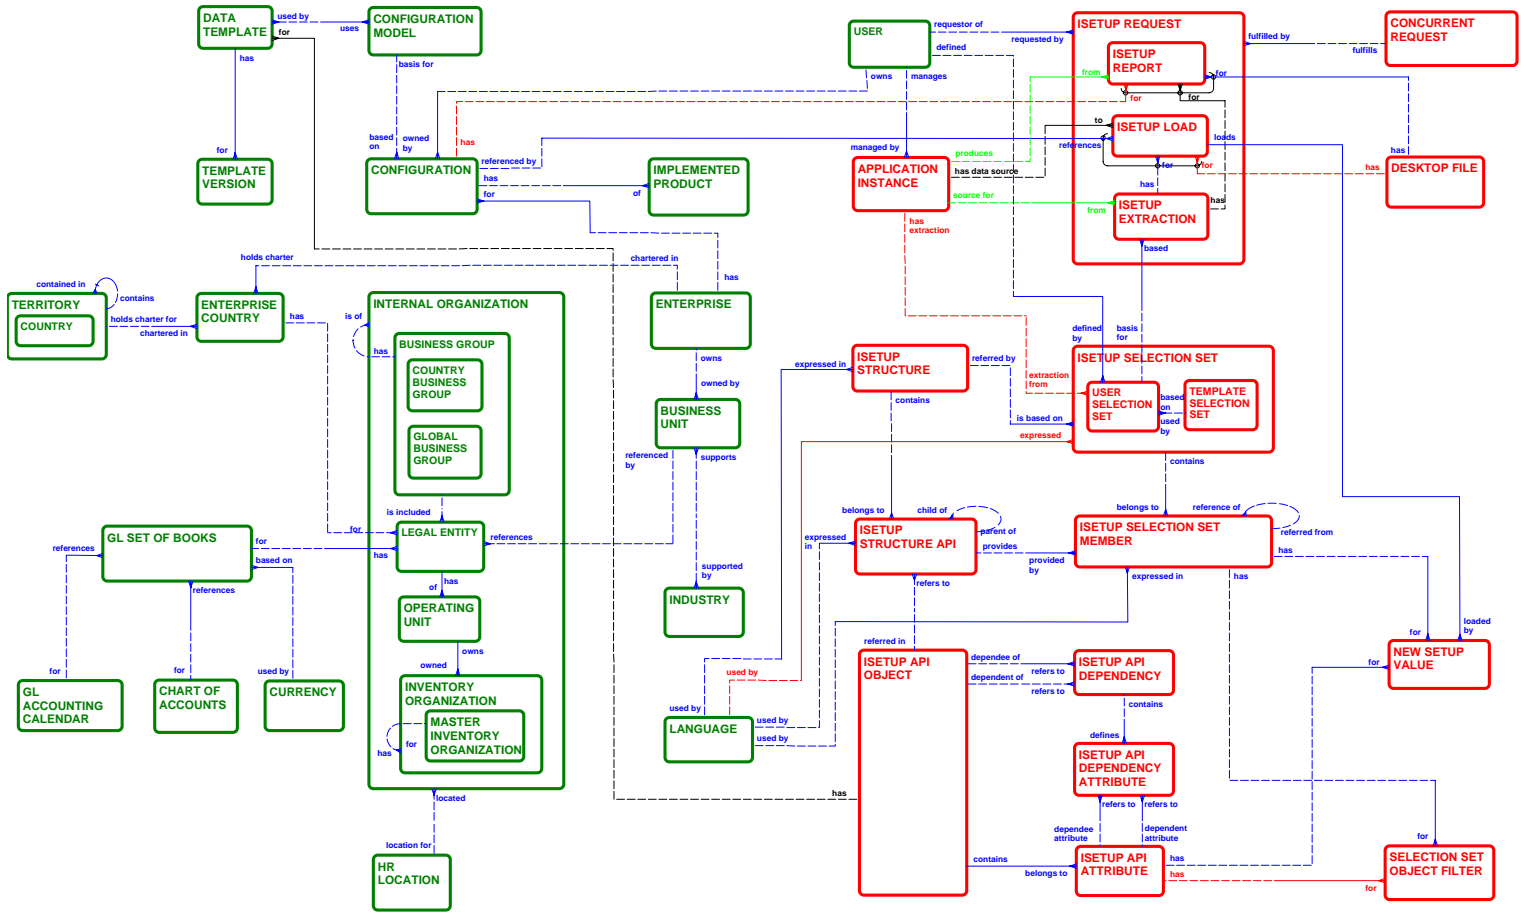

Oracle iSetup – Release 11i.9 Logical Data Model

Configuration

Migrator/Reporter

ER Diagram Legend