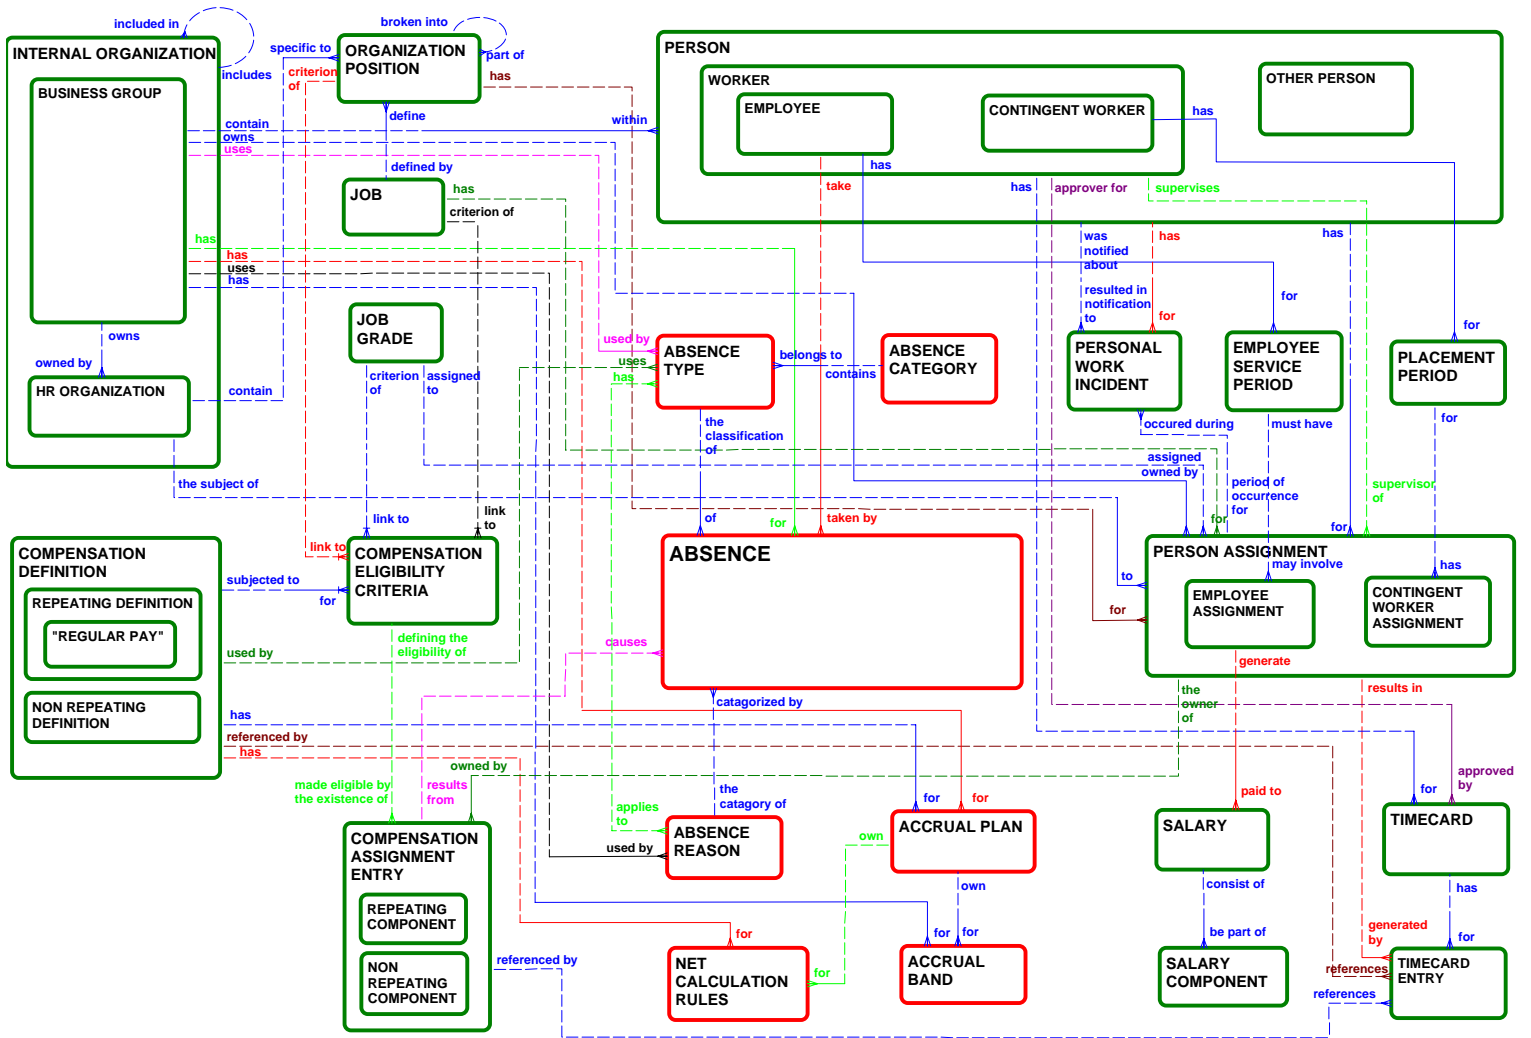

# Oracle HR Absence – Release 11i10

## Logical Data Model

### ER Diagram Legend

Red entities – owned by application product shown in diagram title  
 Green entities – owned by other application products  
 Relationship line colors serve as a visual aid in reading the diagram  
 Subentities enclosed within thin line boundaries and quote marks are sample values, not subtypes