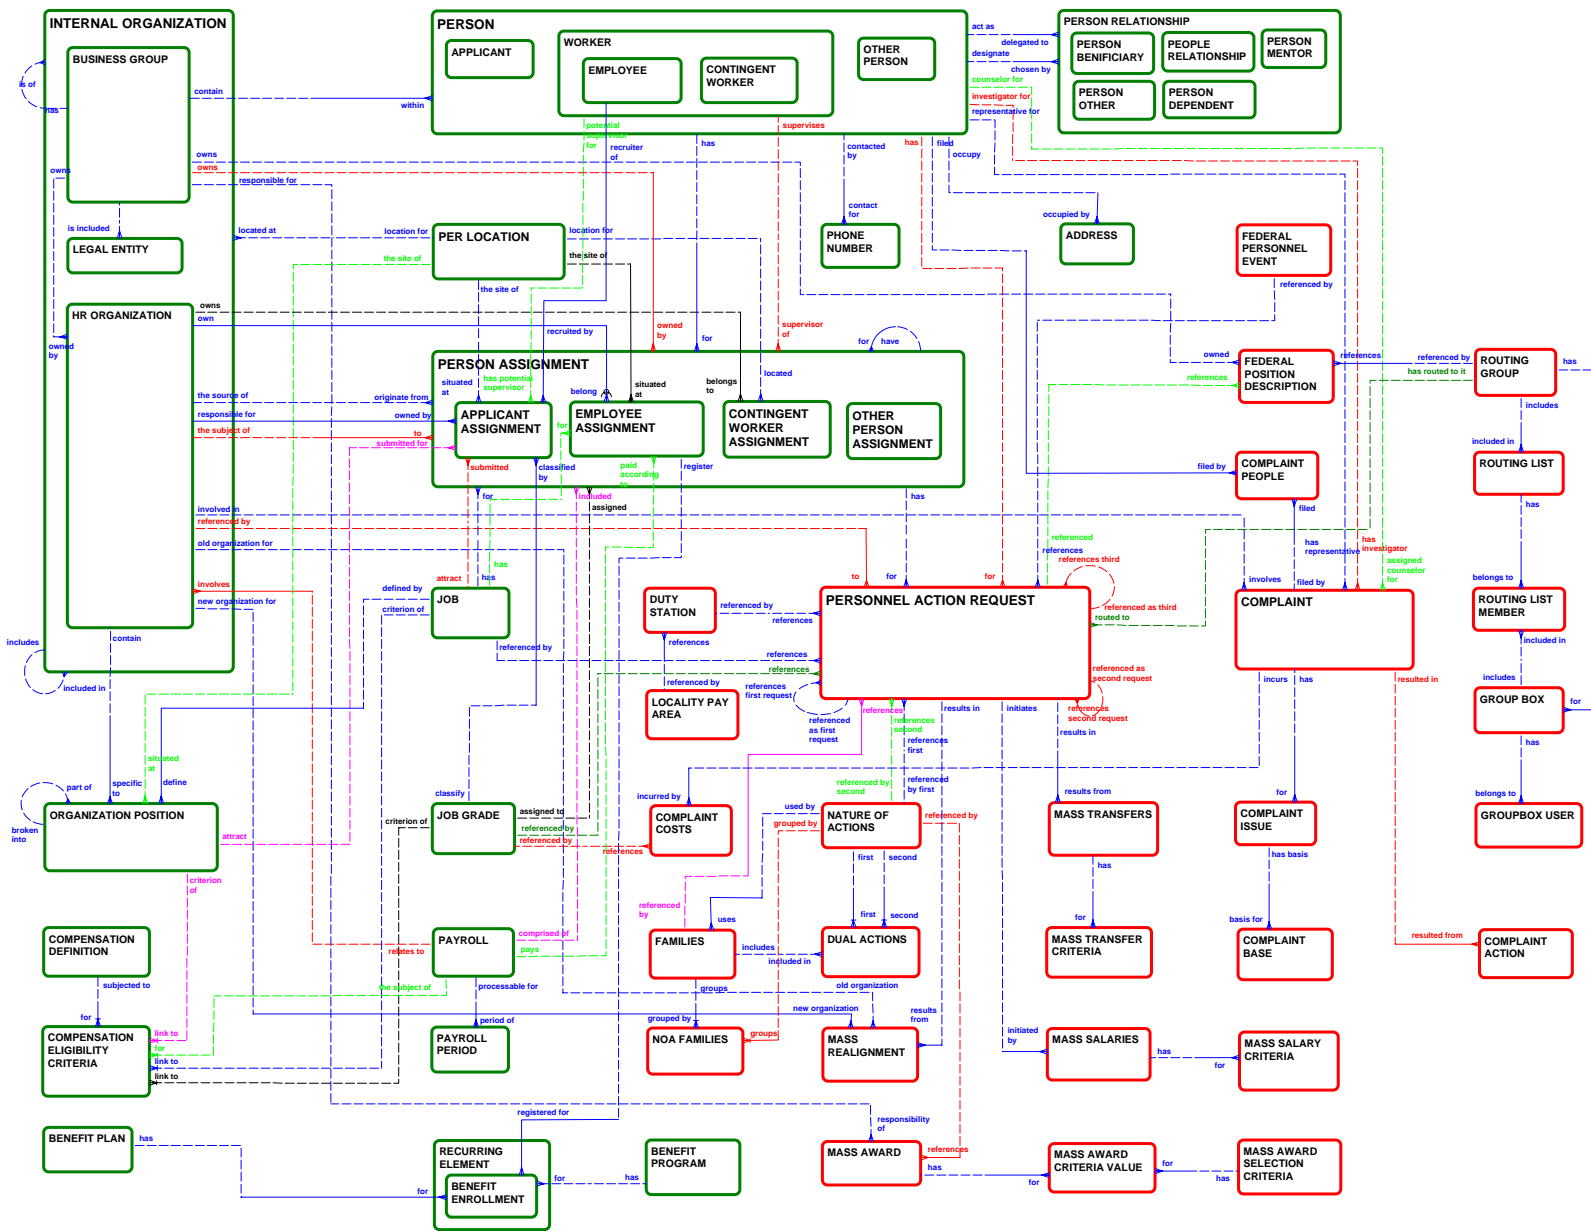

Oracle U.S. Federal Human Resources – Release 11i.10 Logical Data Model

ER Diagram Legend

Copyright © 2005 Oracle Corporation. All Rights Reserved
This logical data model is subject to change without notice.