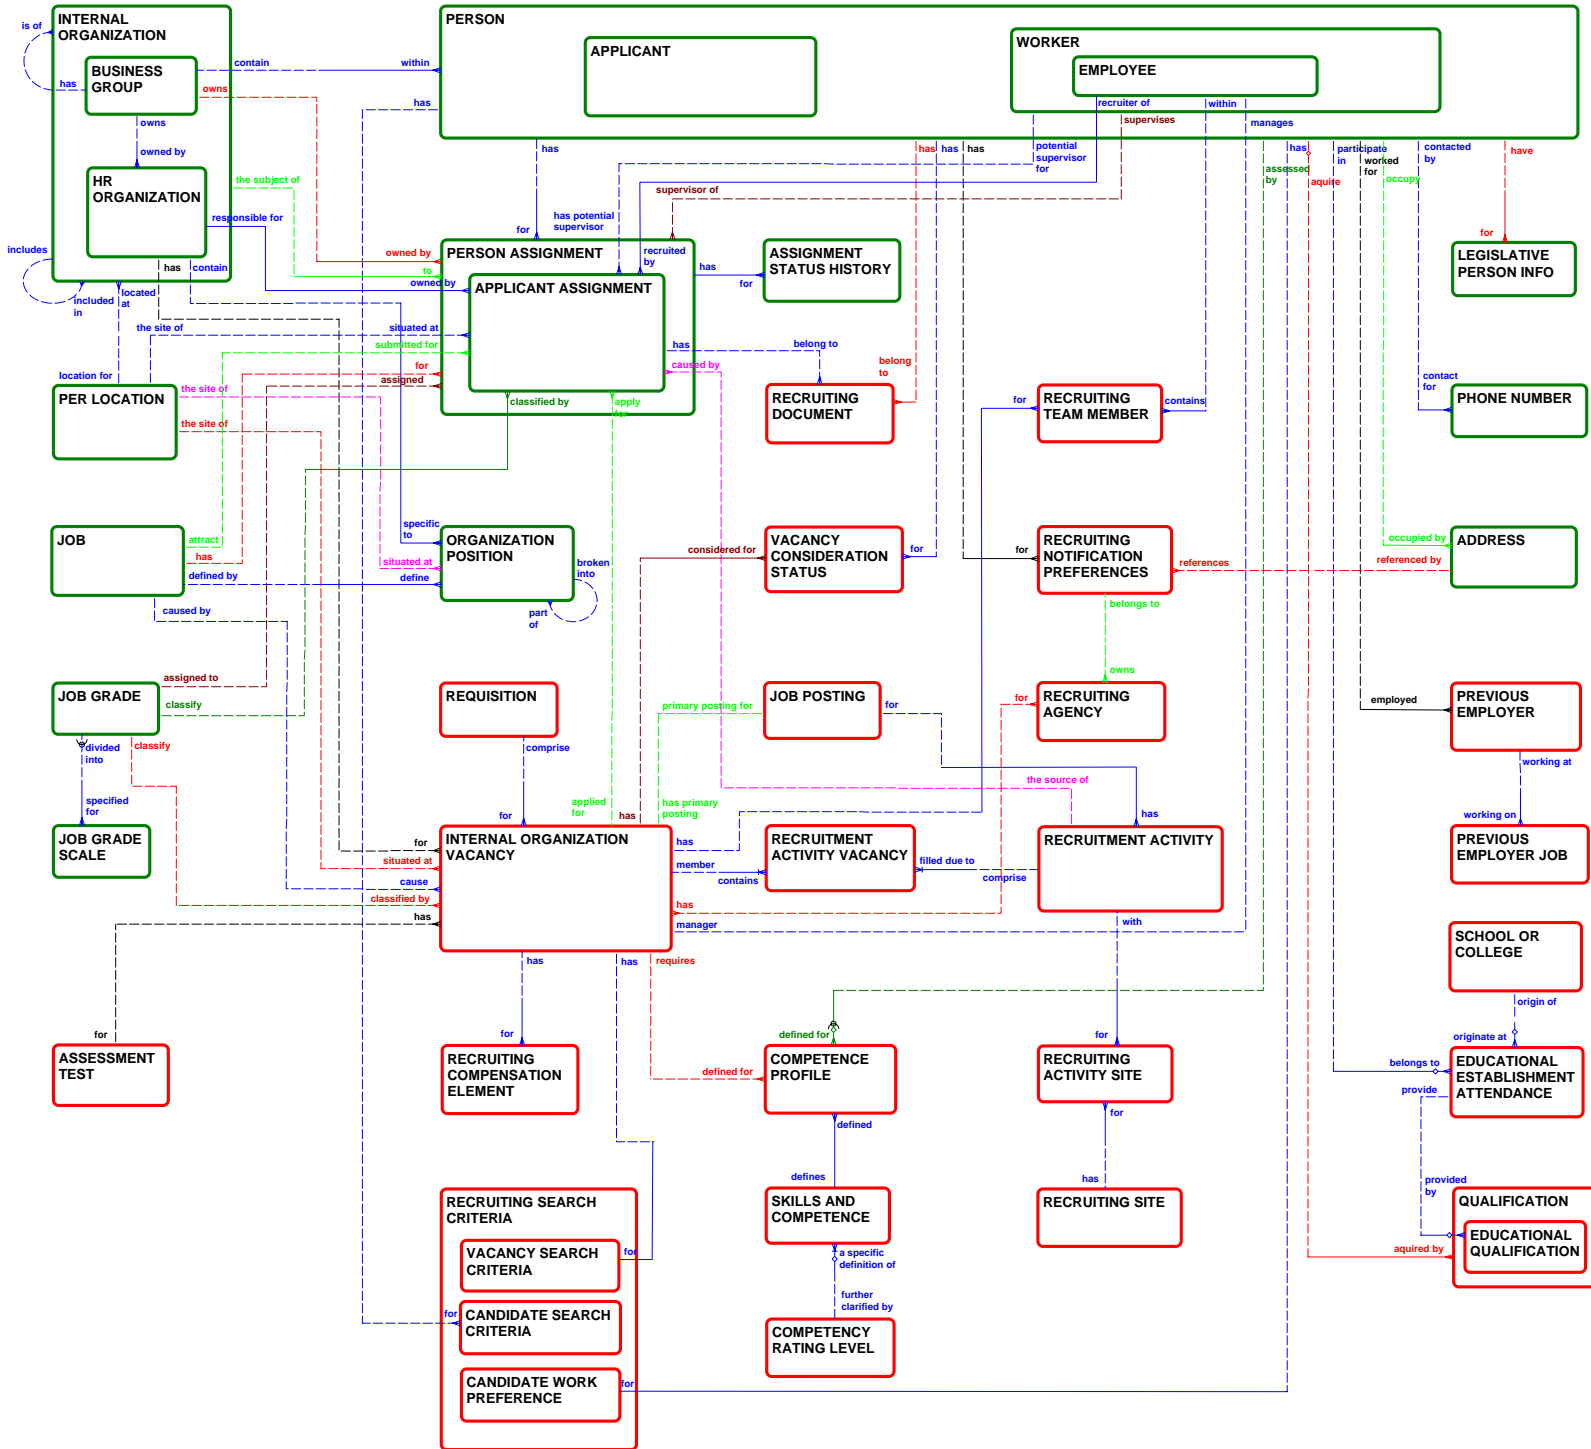

Oracle iRecruitment – Release 11i10 Logical Data Model

ER Diagram Legend

Red entities – owned by application product shown in diagram title
 Green entities – owned by other application products
 Relationship line colors serve as a visual aid in reading the diagram