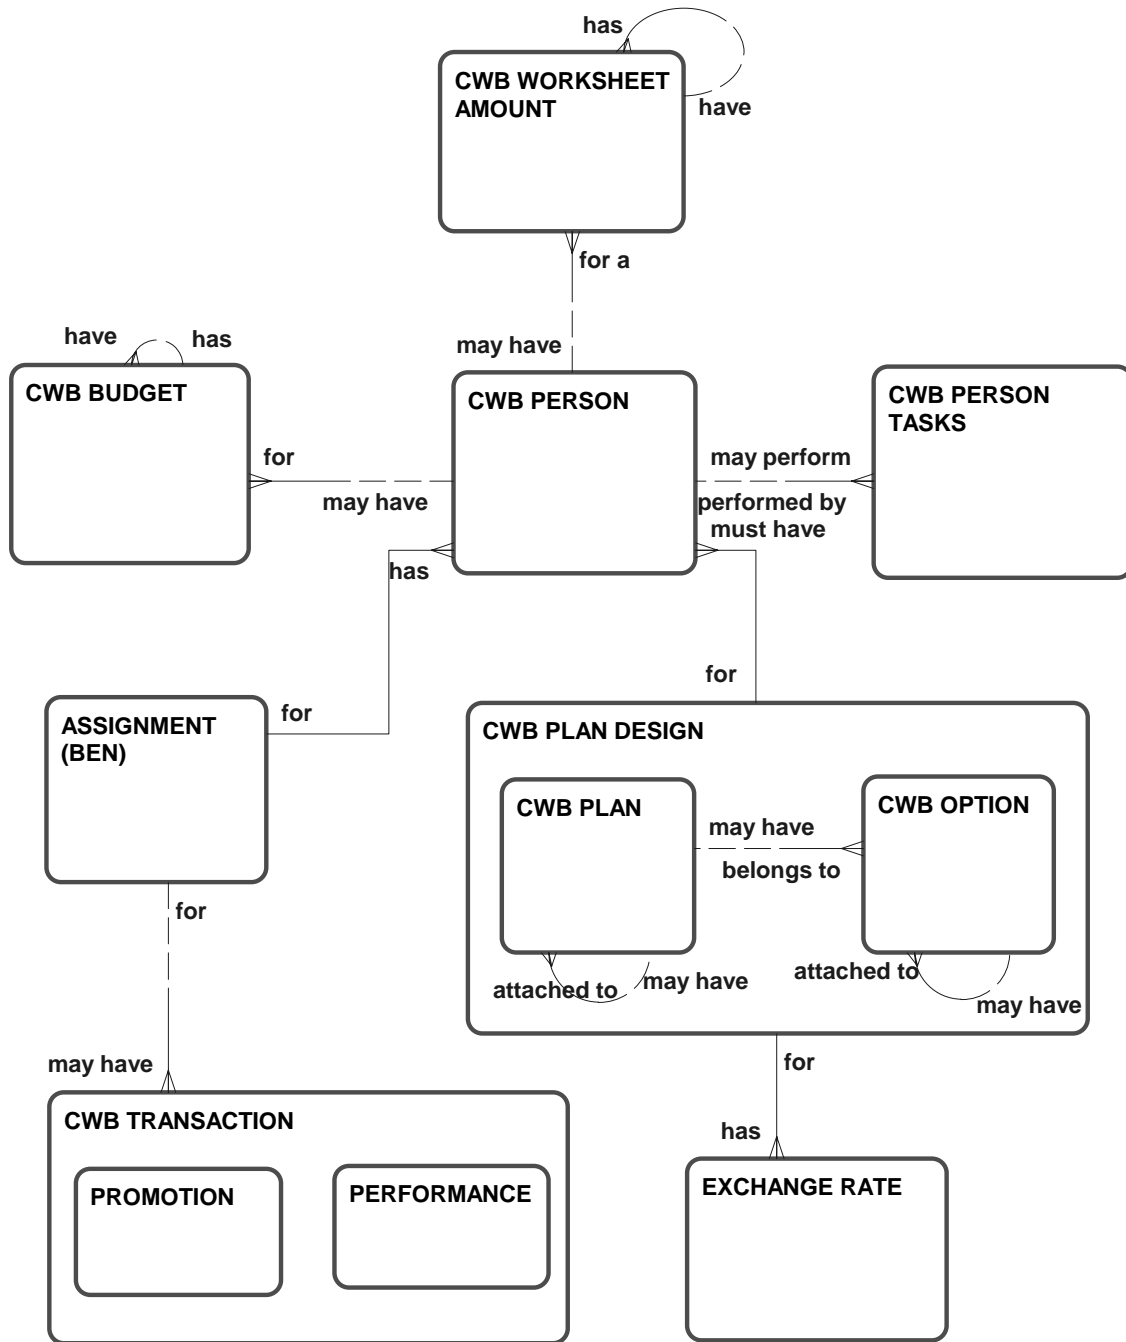

Oracle Compensation Workbench – Release 12.1 Logical Data Model

Copyright © 2001, 2002 Oracle Corporation. All Rights Reserved
This logical data model is subject to change without notice.