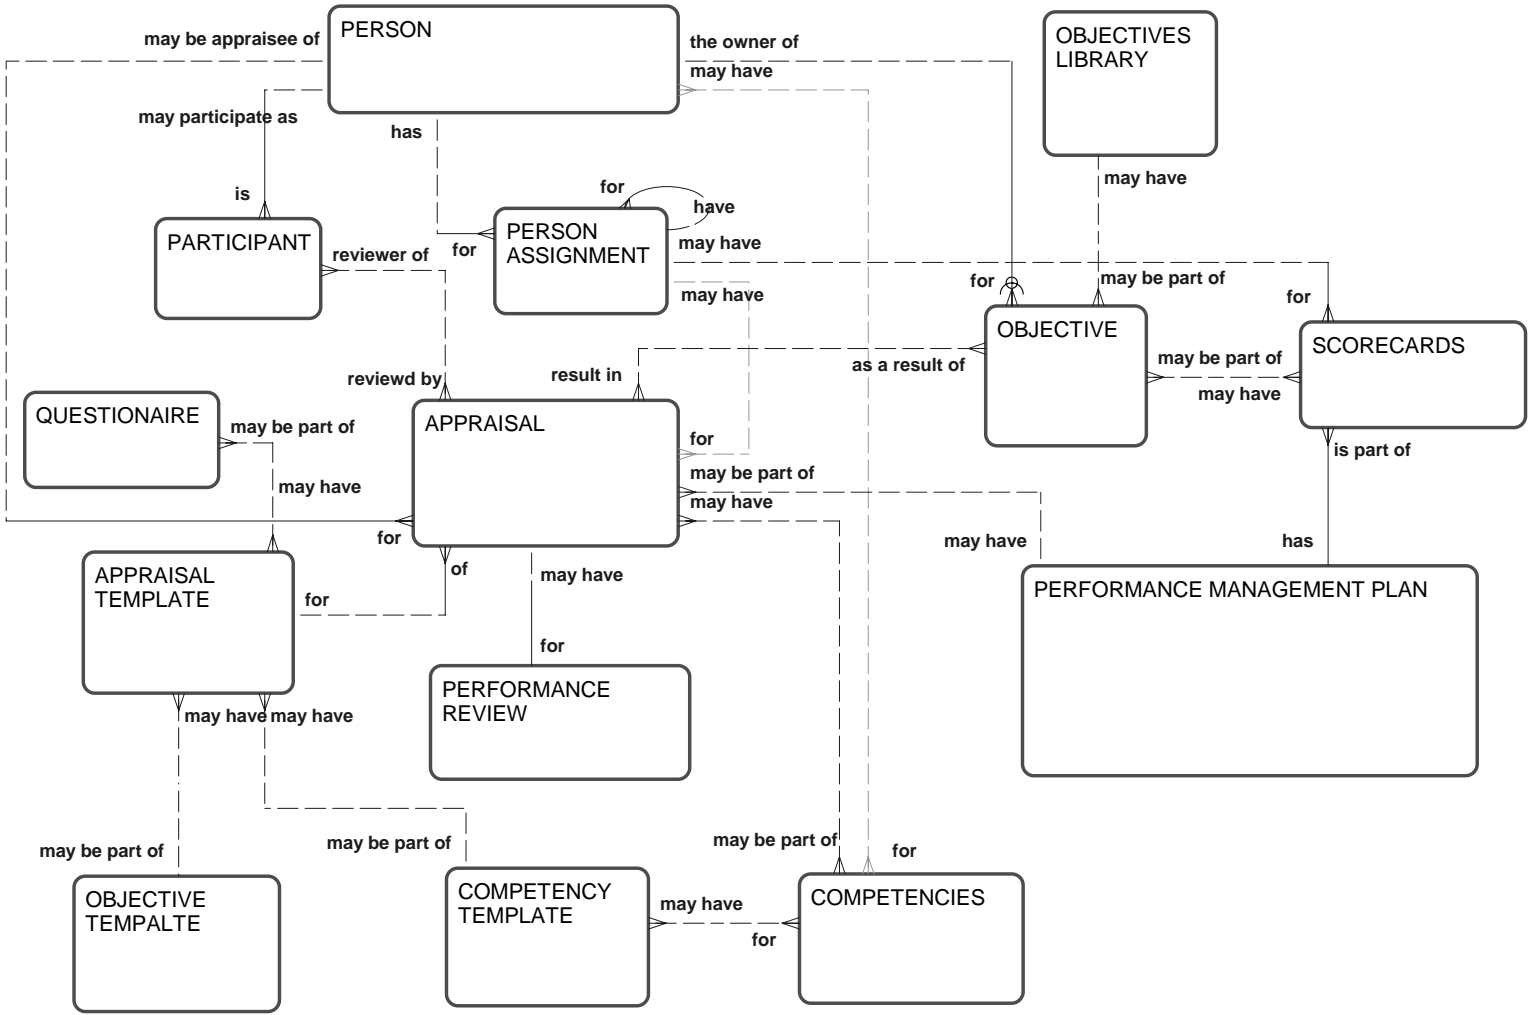

## Logical Data Model

Copyright © 2001, 2002 Oracle Corporation. All Rights Reserved  
 This logical data model is subject to change without notice.

Diagram : PERFORMANCE MANAGEMENT - R12.1  
 Modified : 16 July 2008 01:58:47  
 Author : VKODEDAL  
 Application System : apps/per/Database Objects/PER Design