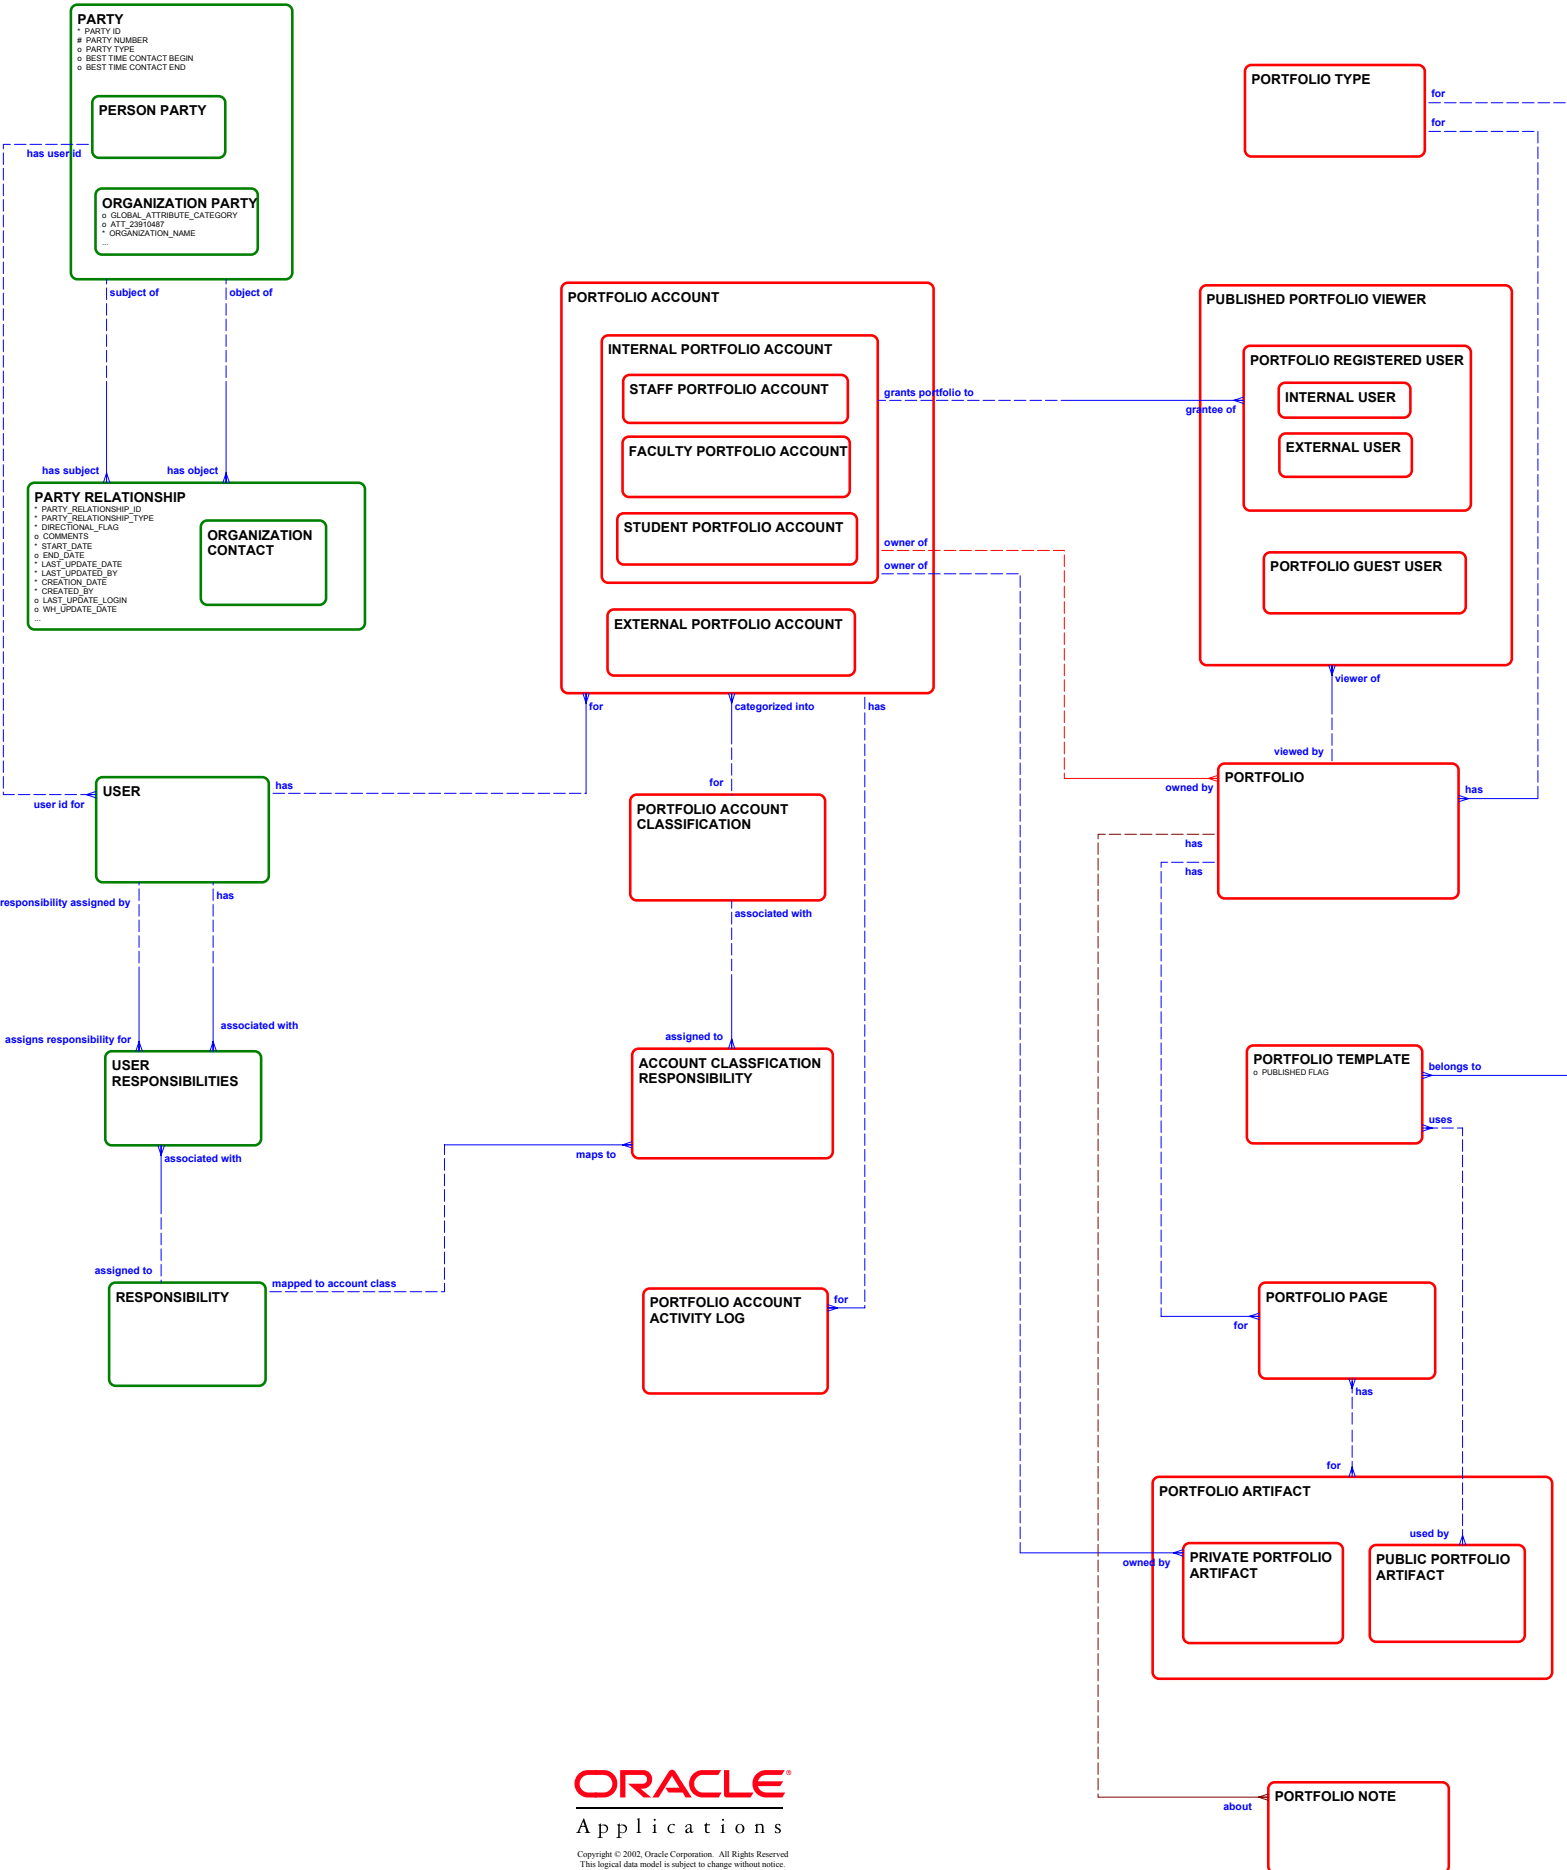

Oracle Student System - Release 11i.10

Portfolio

Logical Data Model

ORACLE®
Applications

Diagram : STUDENT SYSTEM PORTFOLIO - R11i.10BKUP
Modified : 16 October 2003 09:59:39
Author : Andrea Hu
Application System :