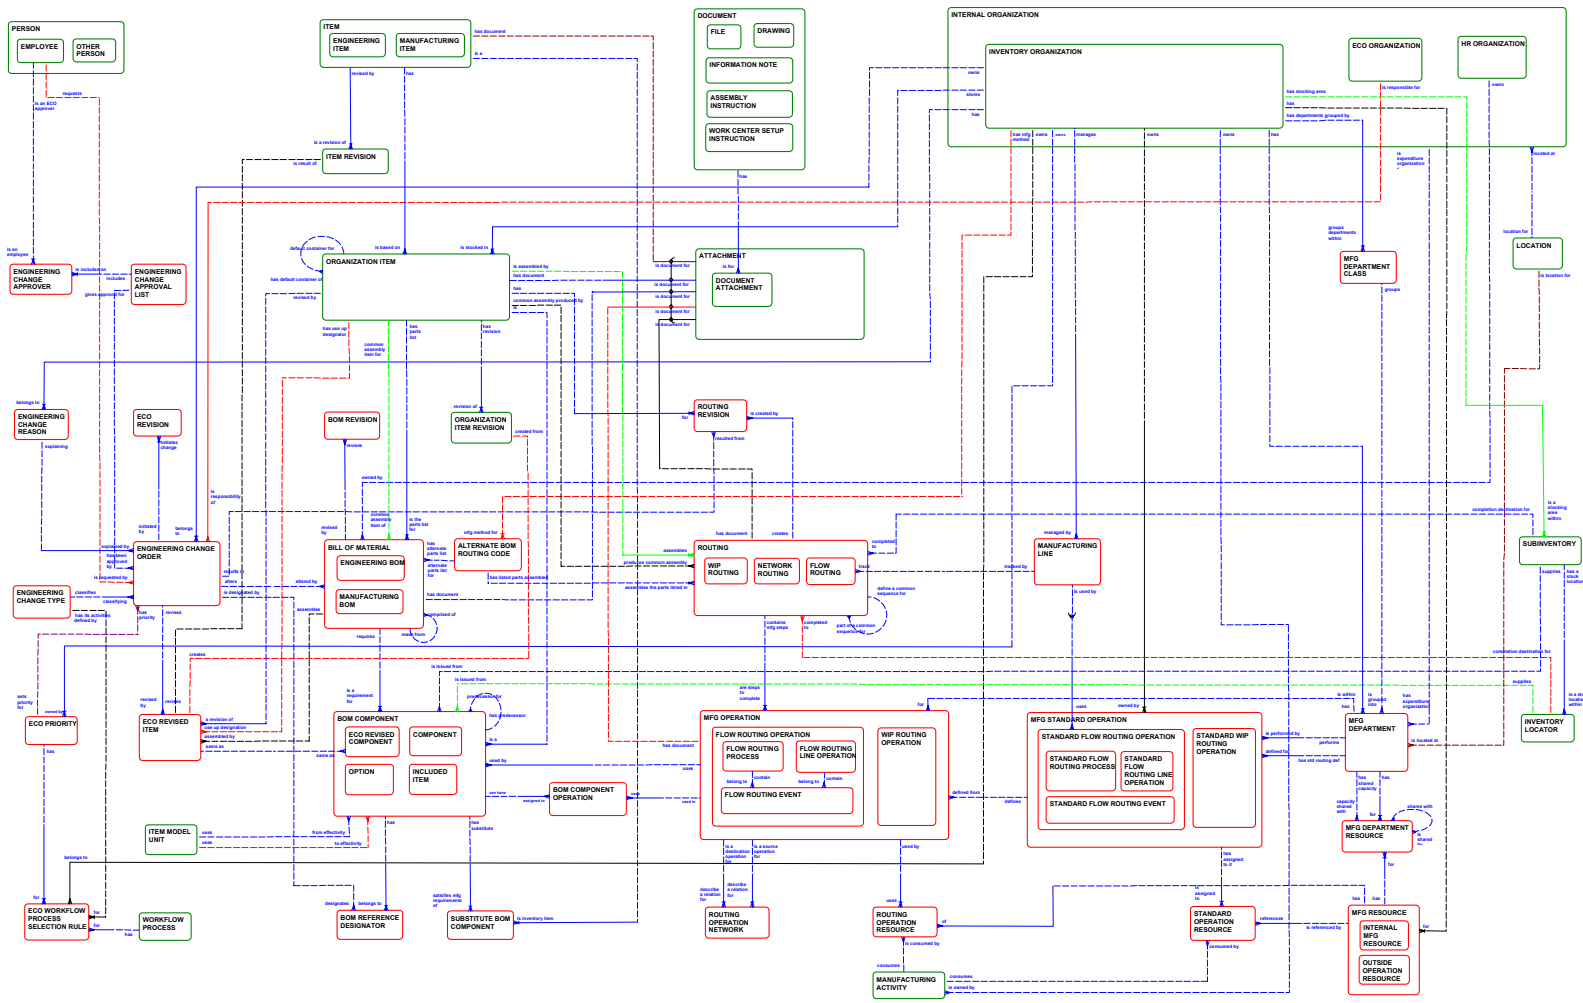

BOM & Engineering - Release 11i.8 Logical Data Model