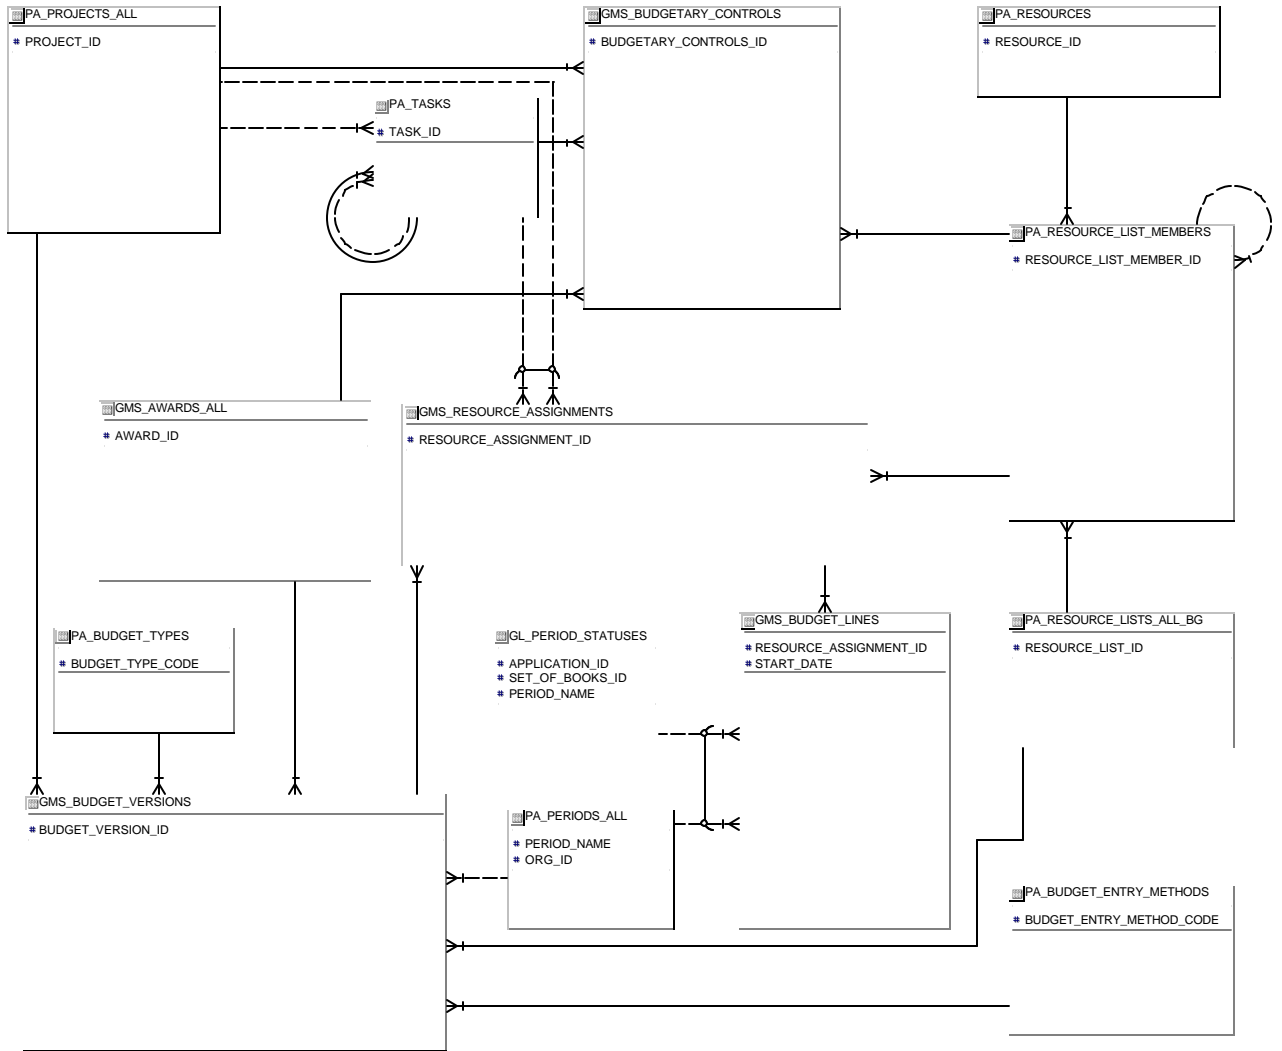

# BUDGETARY CONTROLS

Diagram : R115 BUDGETARY CONTROLS  
 Modified : 22 June 2006 09:19:33  
 Application System : apps/gms/Database Objects/GMS Design