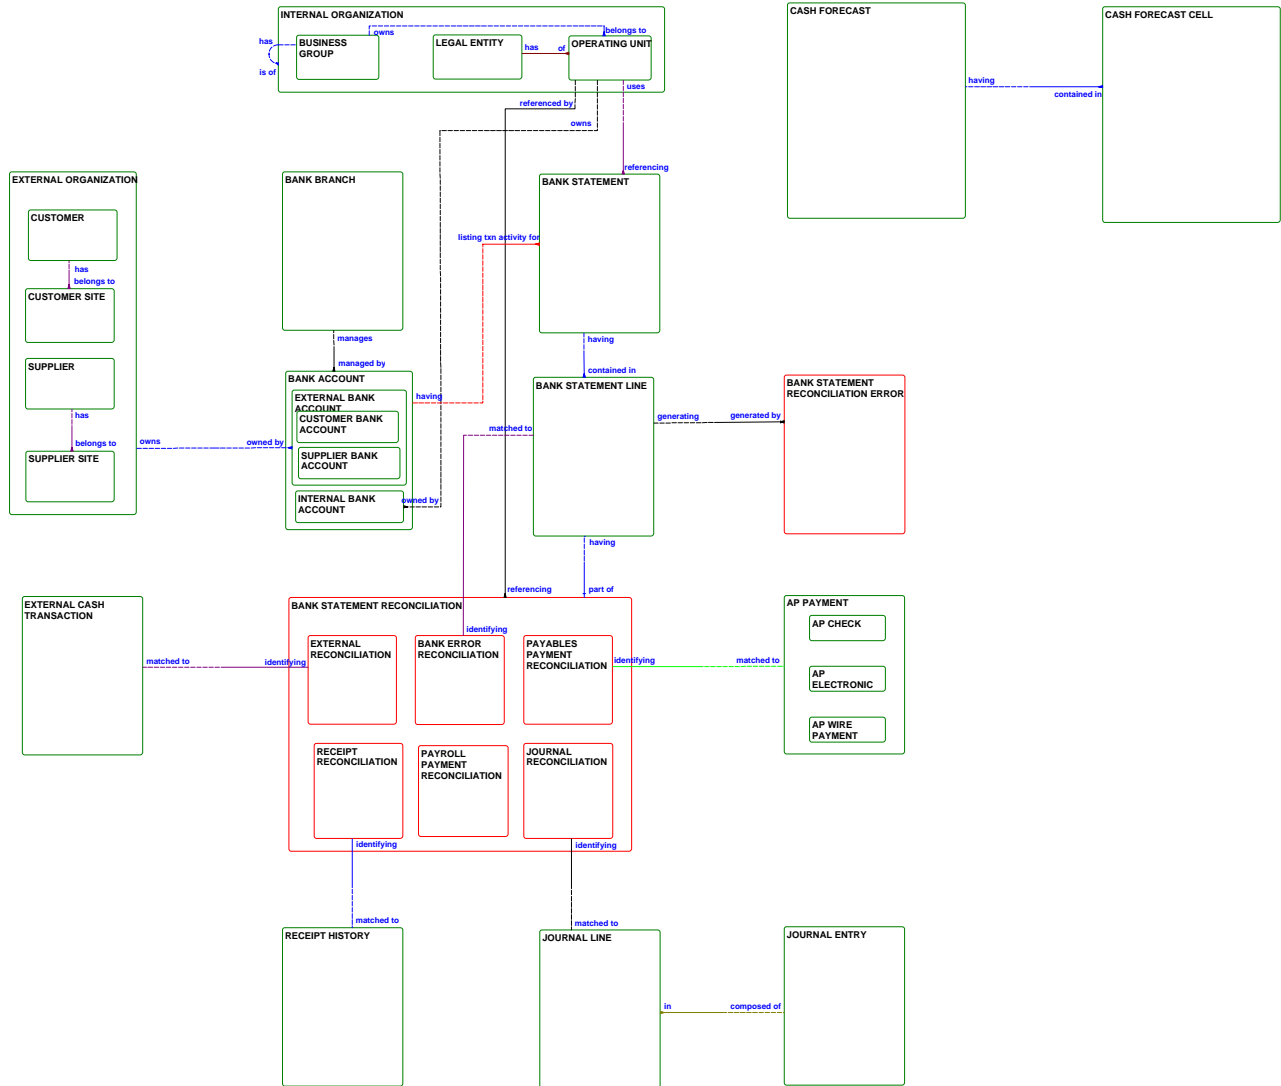

Oracle Cash Management - Release 11i Logical Data Model