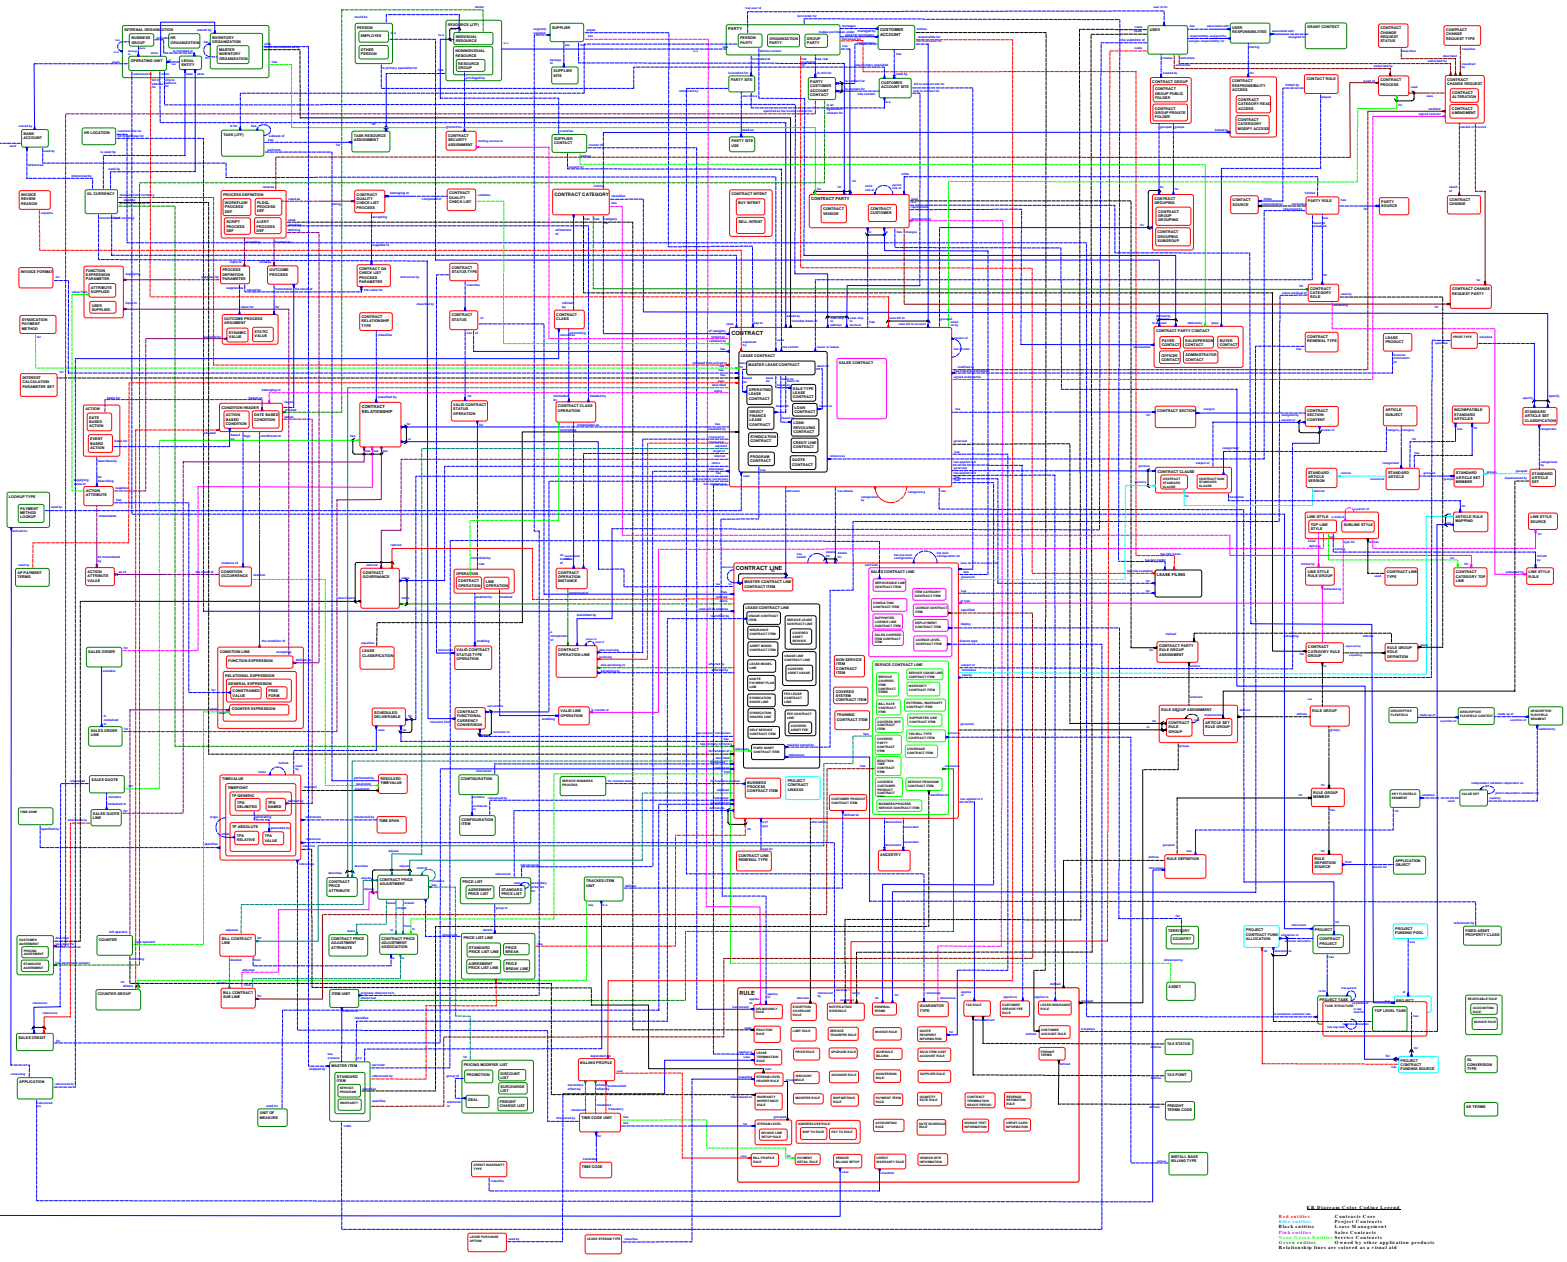

Oracle Contracts Core - Release 11i.10

Unified Logical Data Model