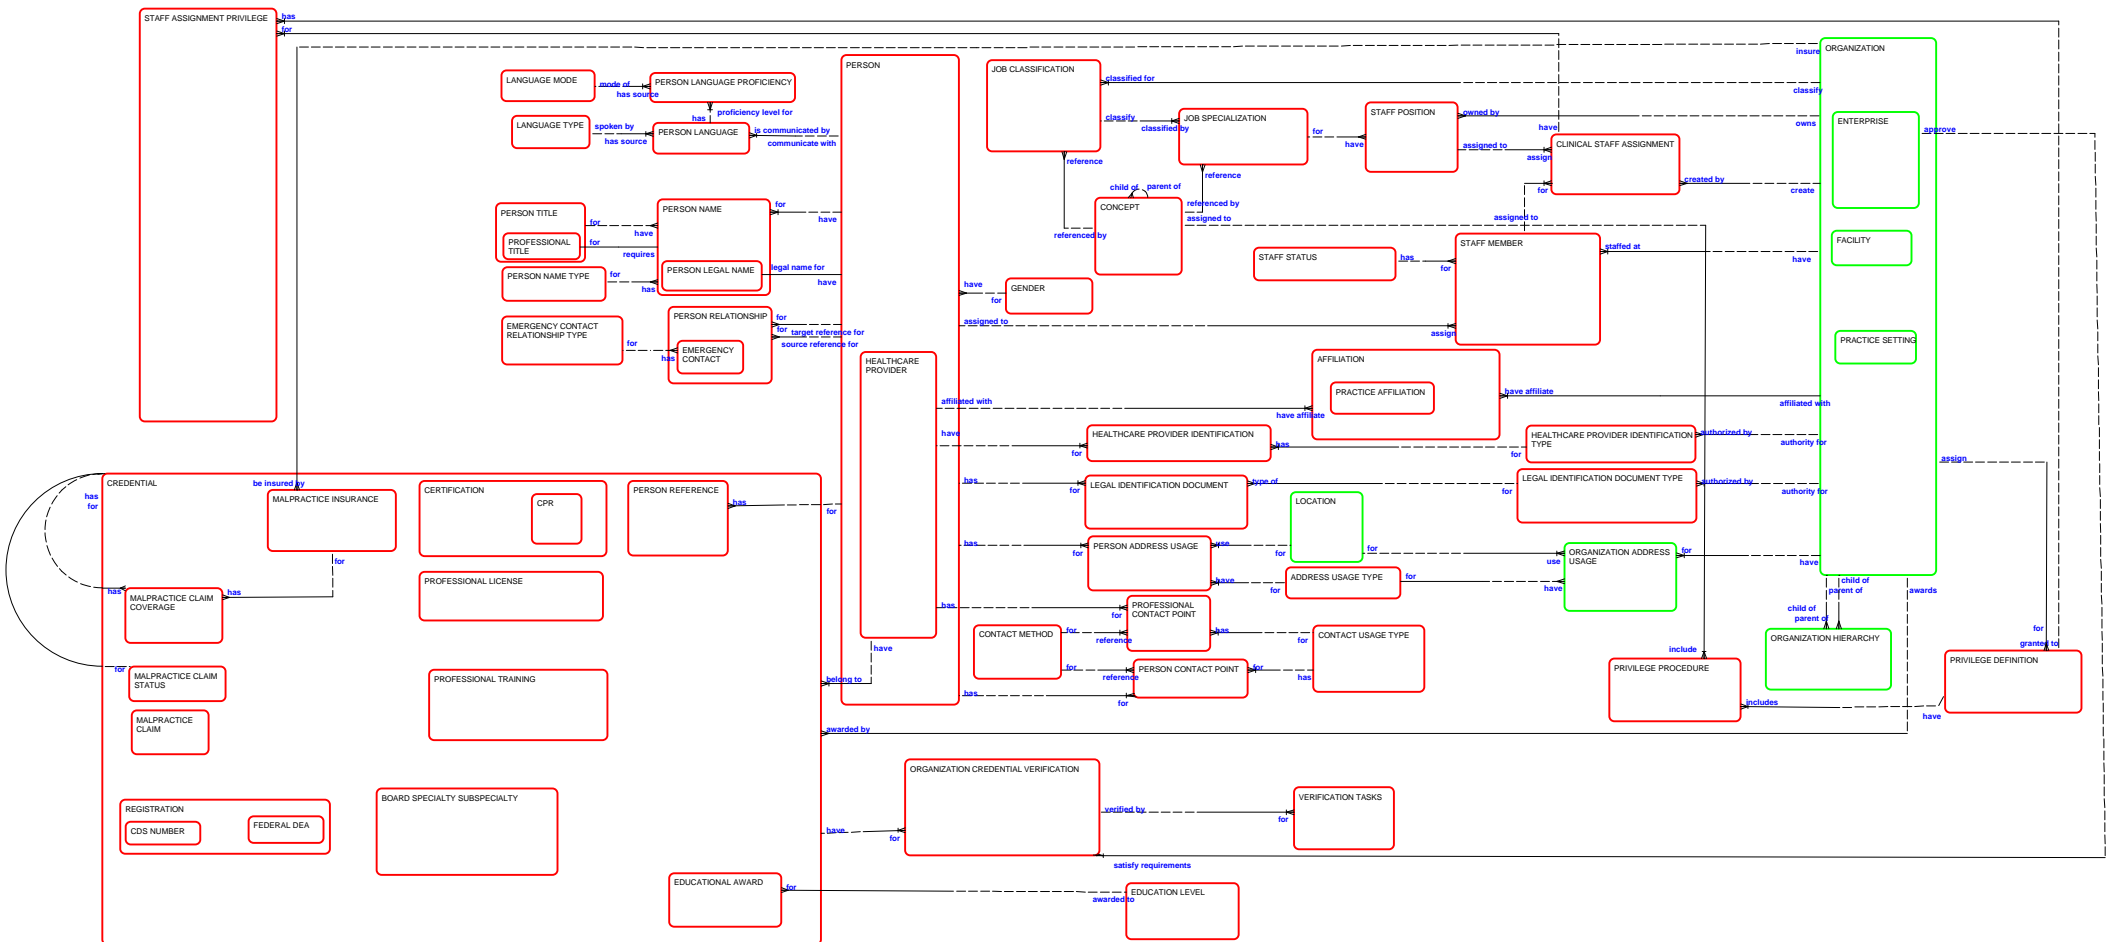

Oracle Healthcare STAFF MANAGEMENT – Release 11.5.9
Logical Data Model