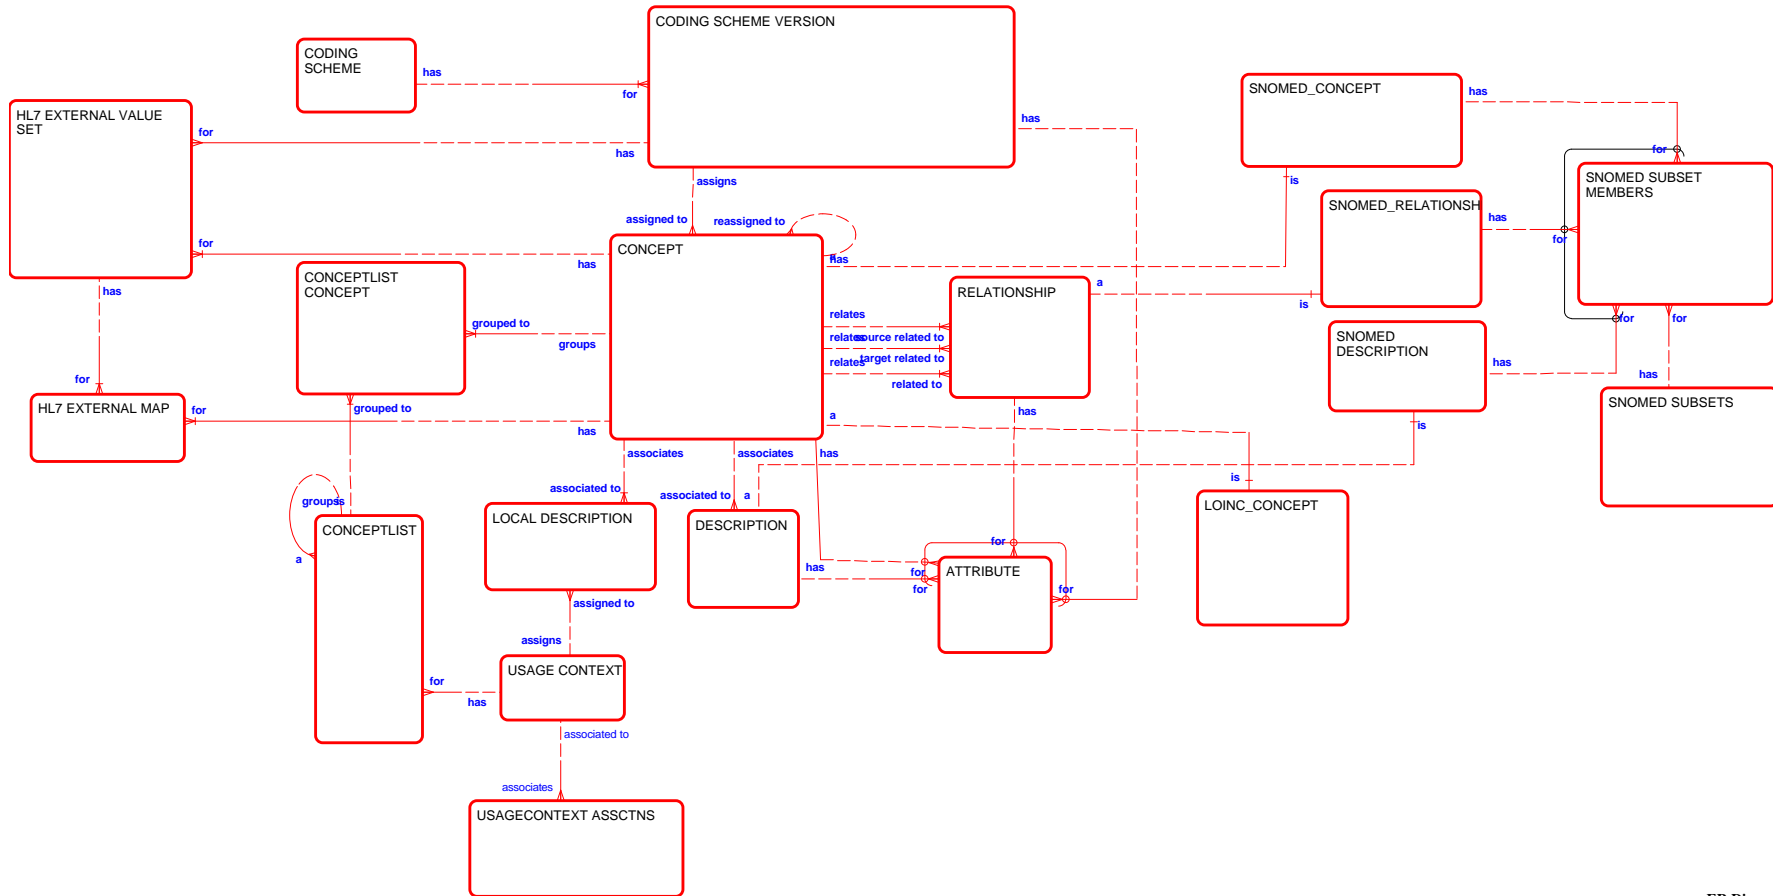

Oracle Enterprise Terminology System – Release11.5.9
 Logical Data Model

ER Diagram Legend

Red entities – owned by application product shown in diagram title.

Diagram : ETS GENERIC MODEL R11.5.9
 Modified : 12 May 2004 00:12:43
 Author : Hema Prathuri
 Application System : apps/hct/Database Objects/HCT Design