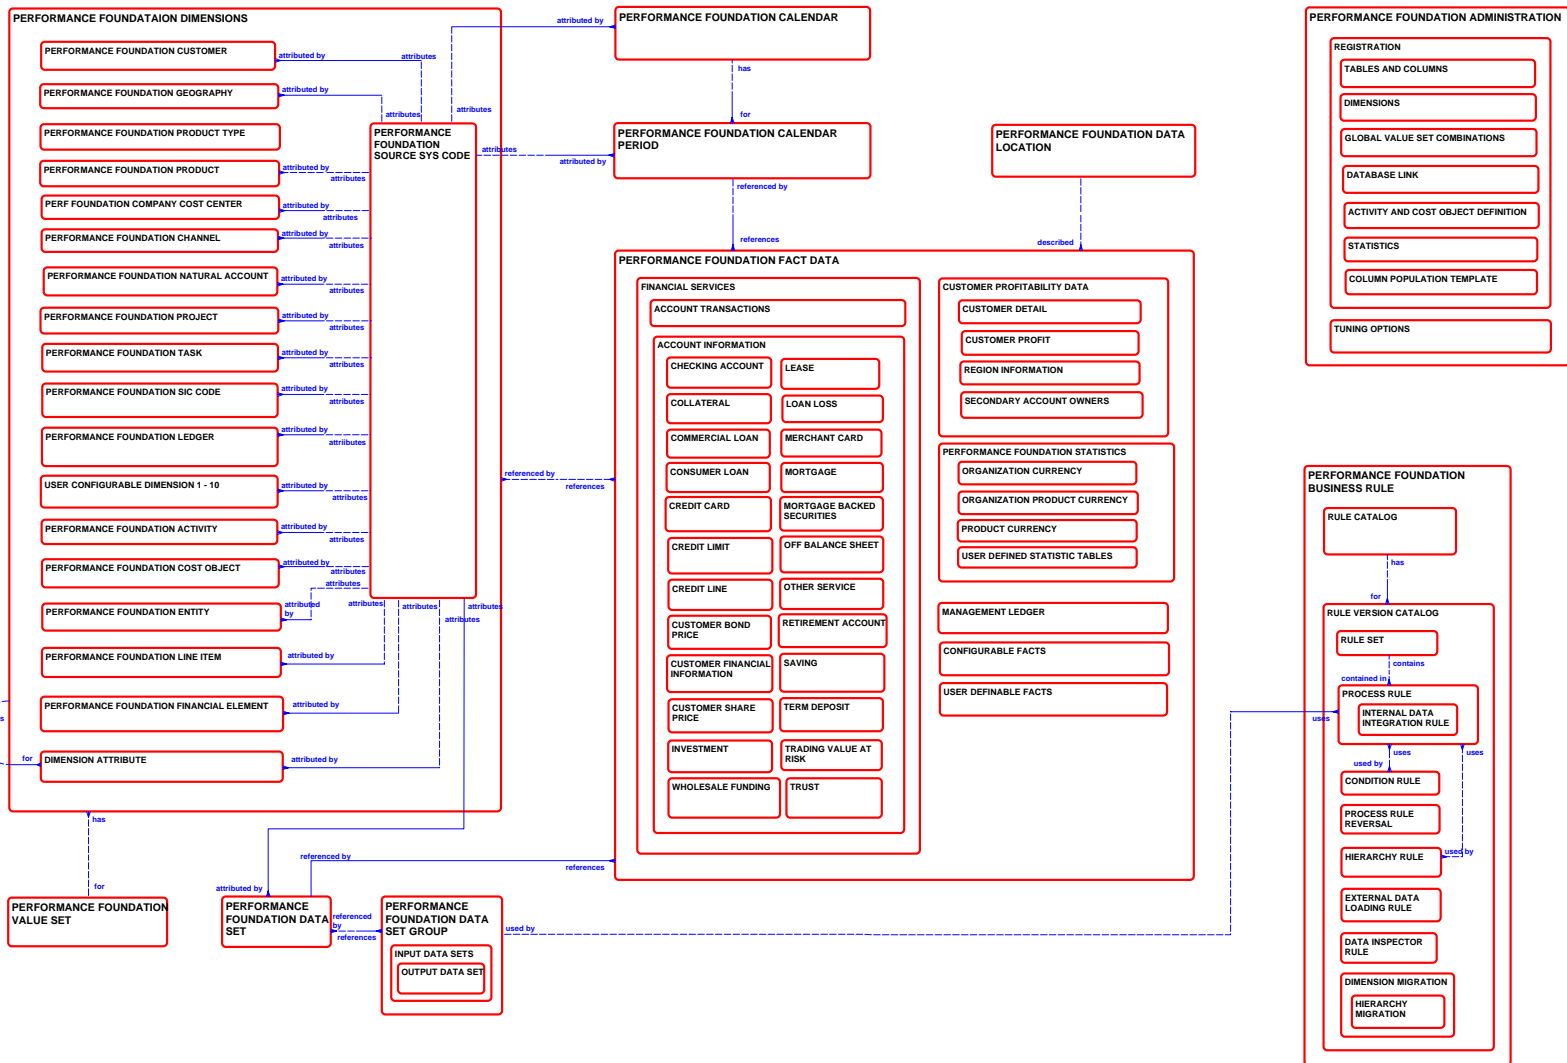

Oracle Enterprise Performance Foundation – Release 11i.10 (FEM.D) Logical Data Model

ER Diagram Legend