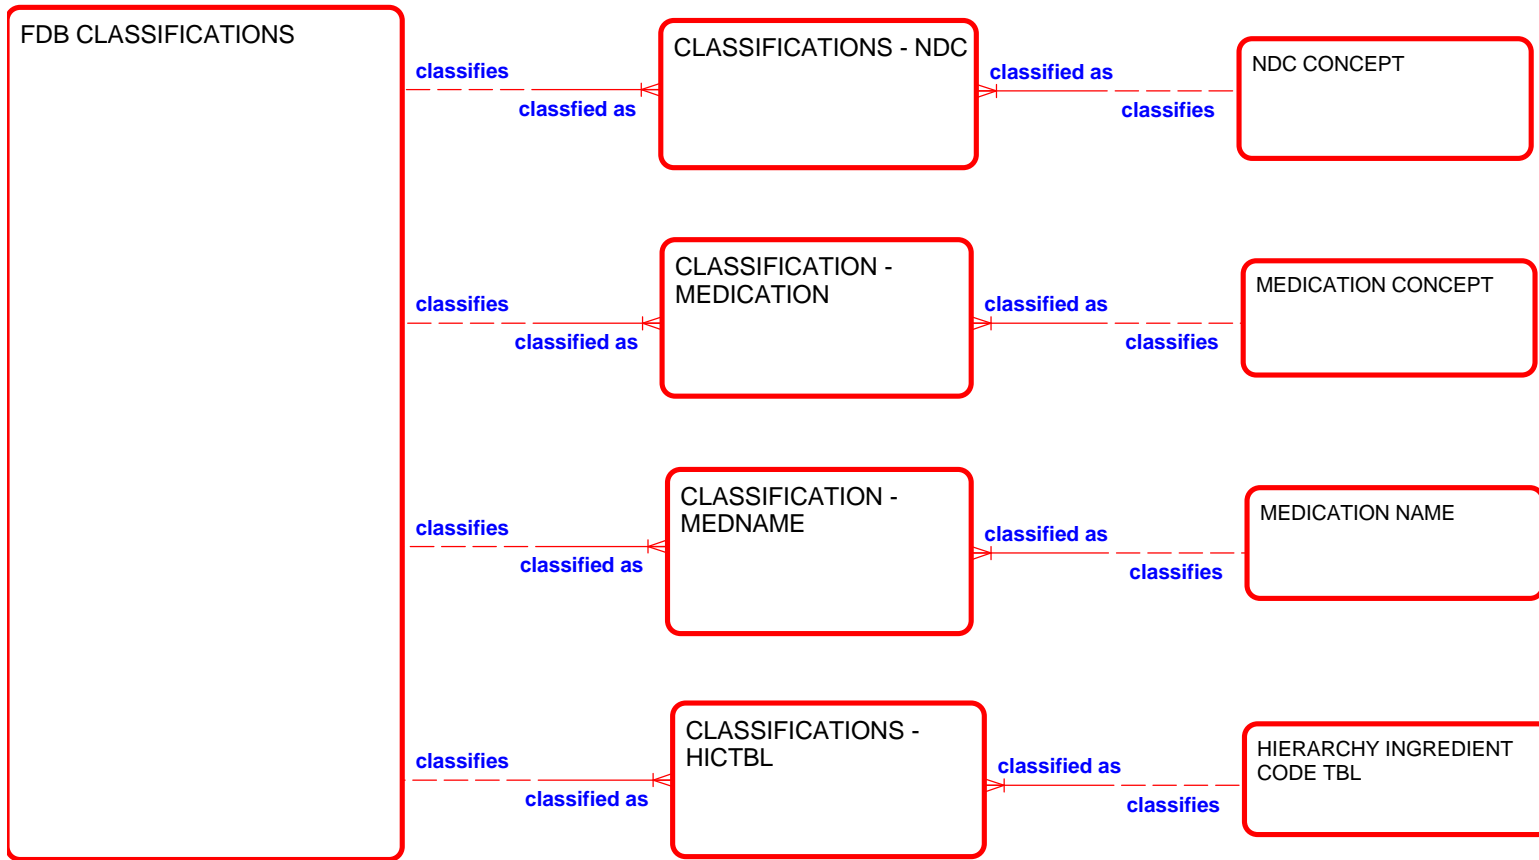

**Oracle Enterprise Terminology System – Release11.5.9
Logical Data Model**

ER Diagram Legend

Red entities – owned by application product shown in diagram title.

Diagram : FDB CLASSIFICATIONS R11.5.9
 Modified : 28 May 2004 00:04:15
 Author : Ashish Gupta
 Application System : apps/hct/Database Objects/HCT Design