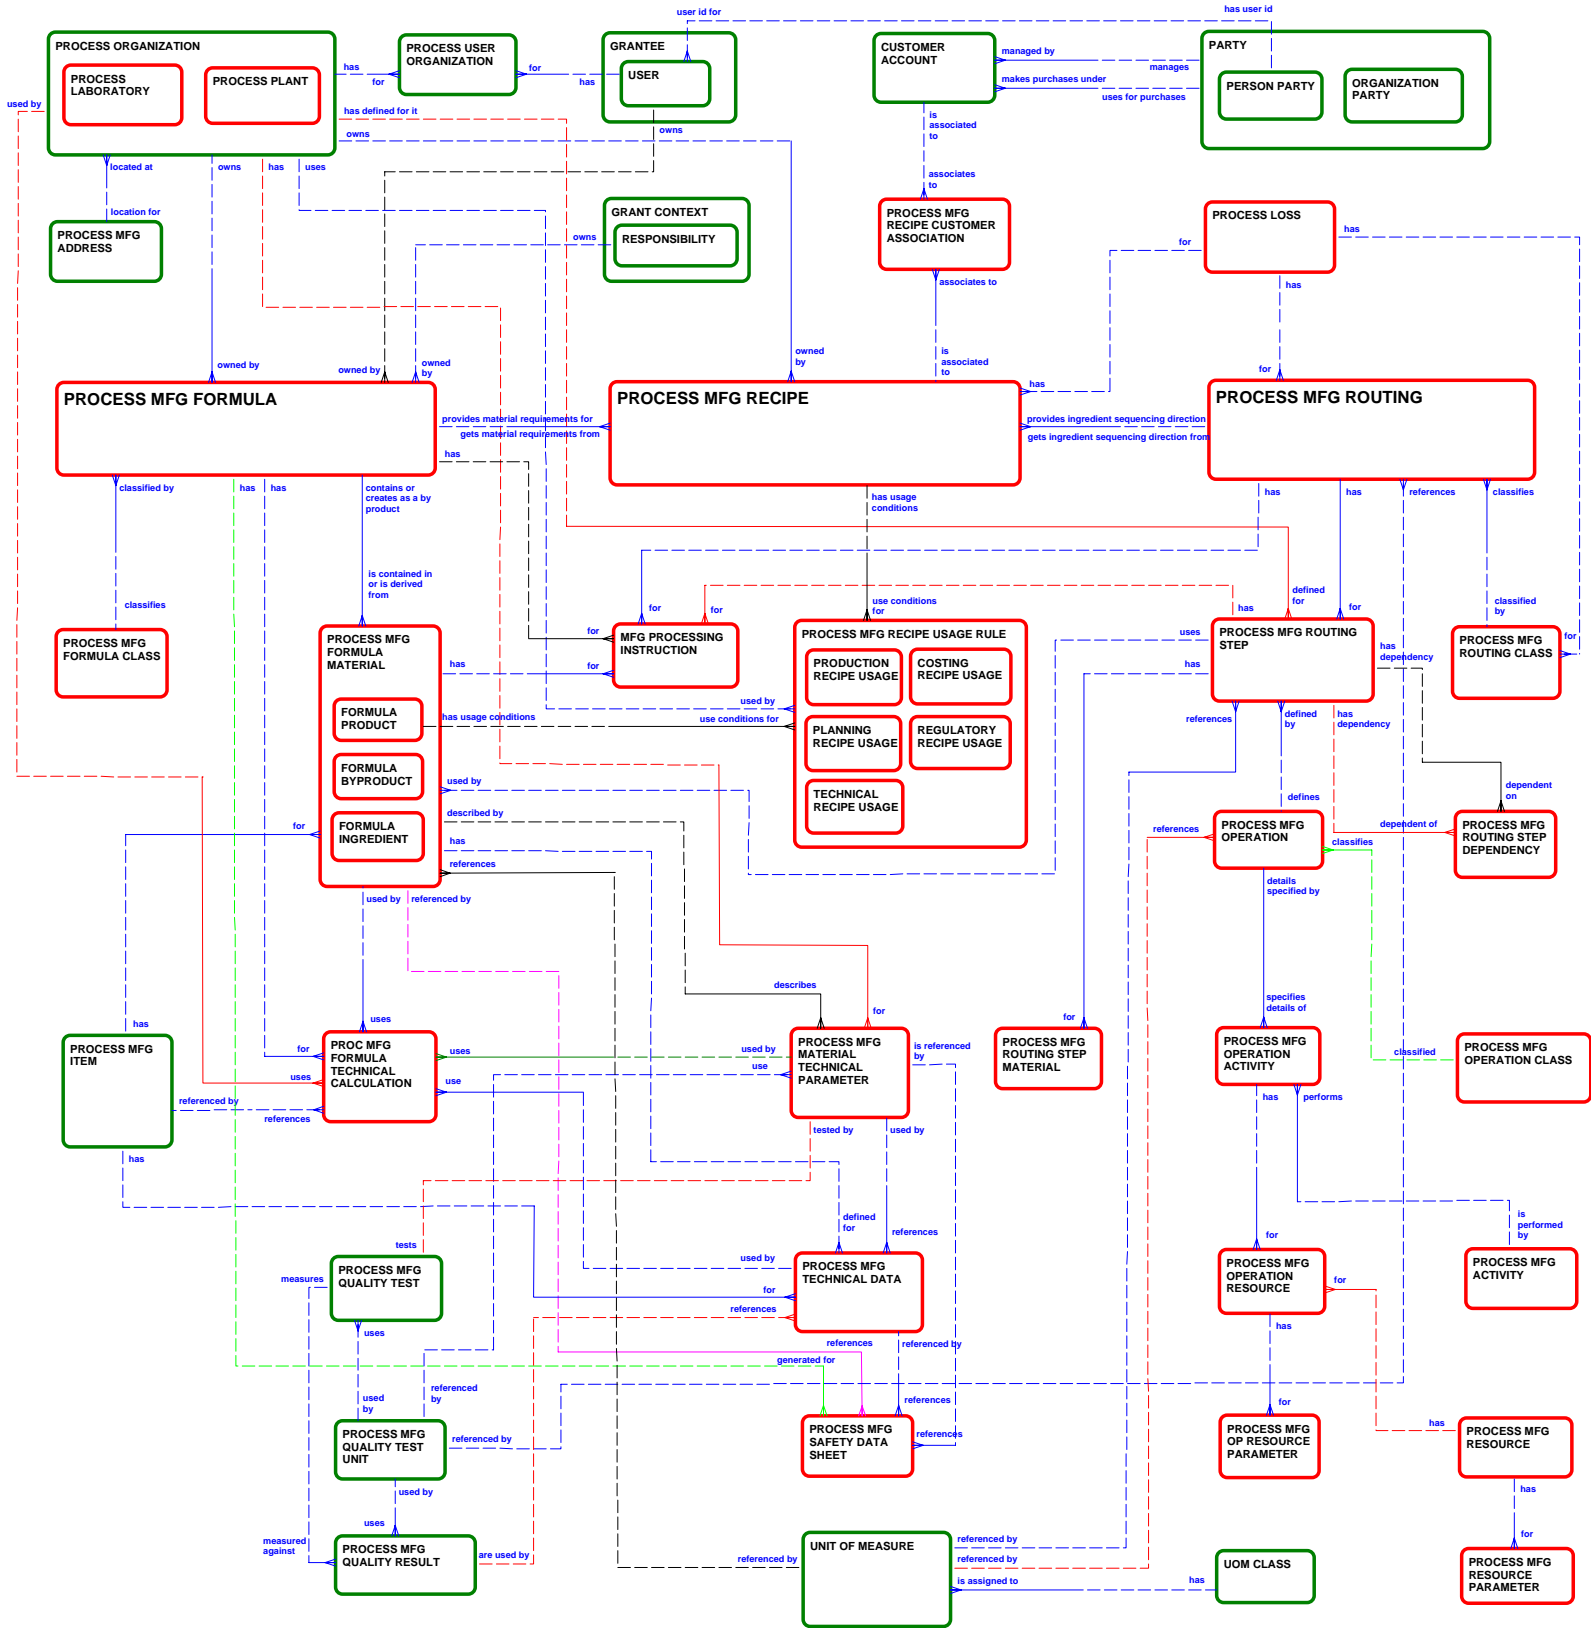

Oracle Process Manufacturing Product Development - Release 11I.9 Logical Data Model

ER Diagram Legend

Red entities – owned by application product shown in diagram title
 Green entities – owned by other application products
 Relationship line colors serve as a visual aid in reading the diagram