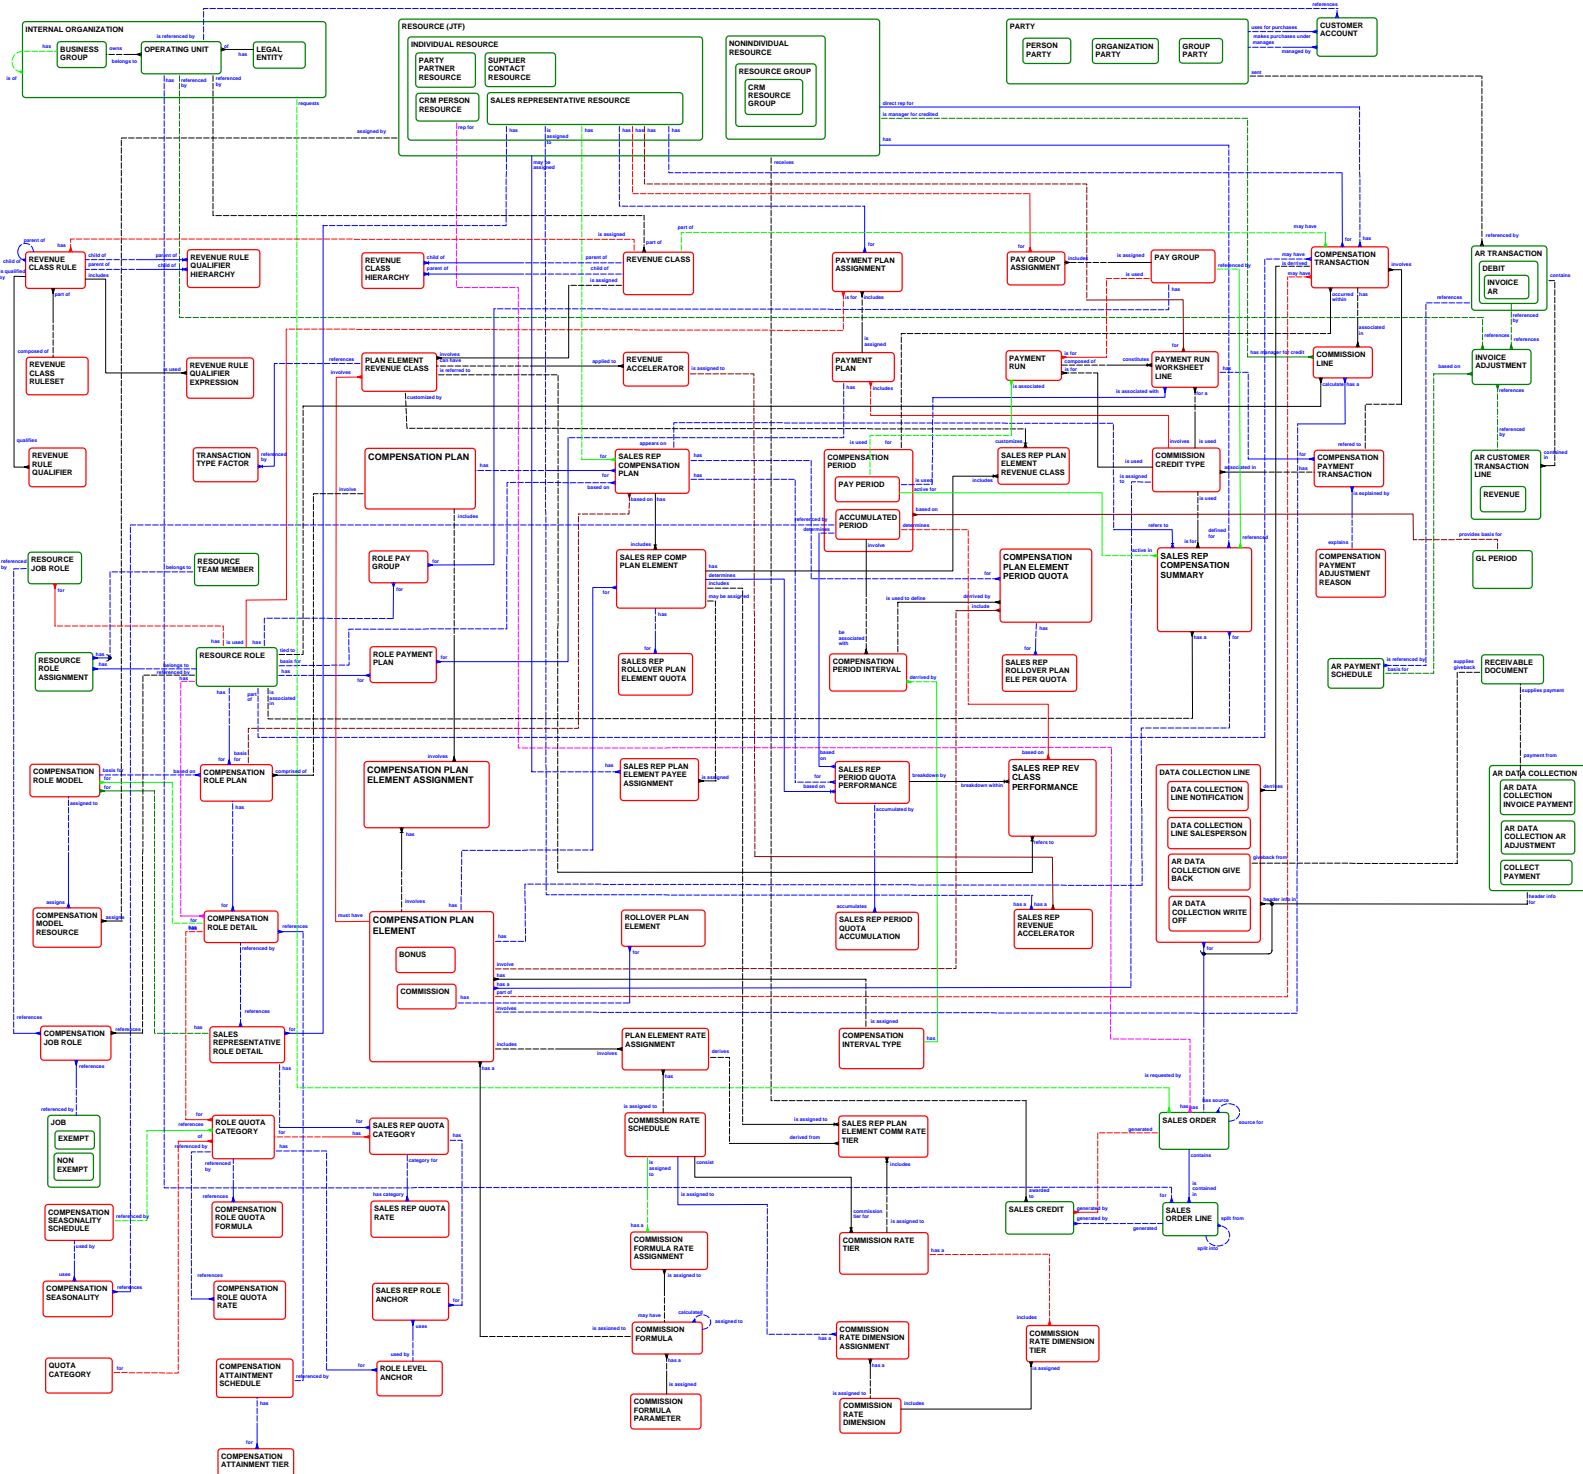

Oracle Incentive Compensation – Release 11i.9 Logical Data Model

ER Diagram Legend