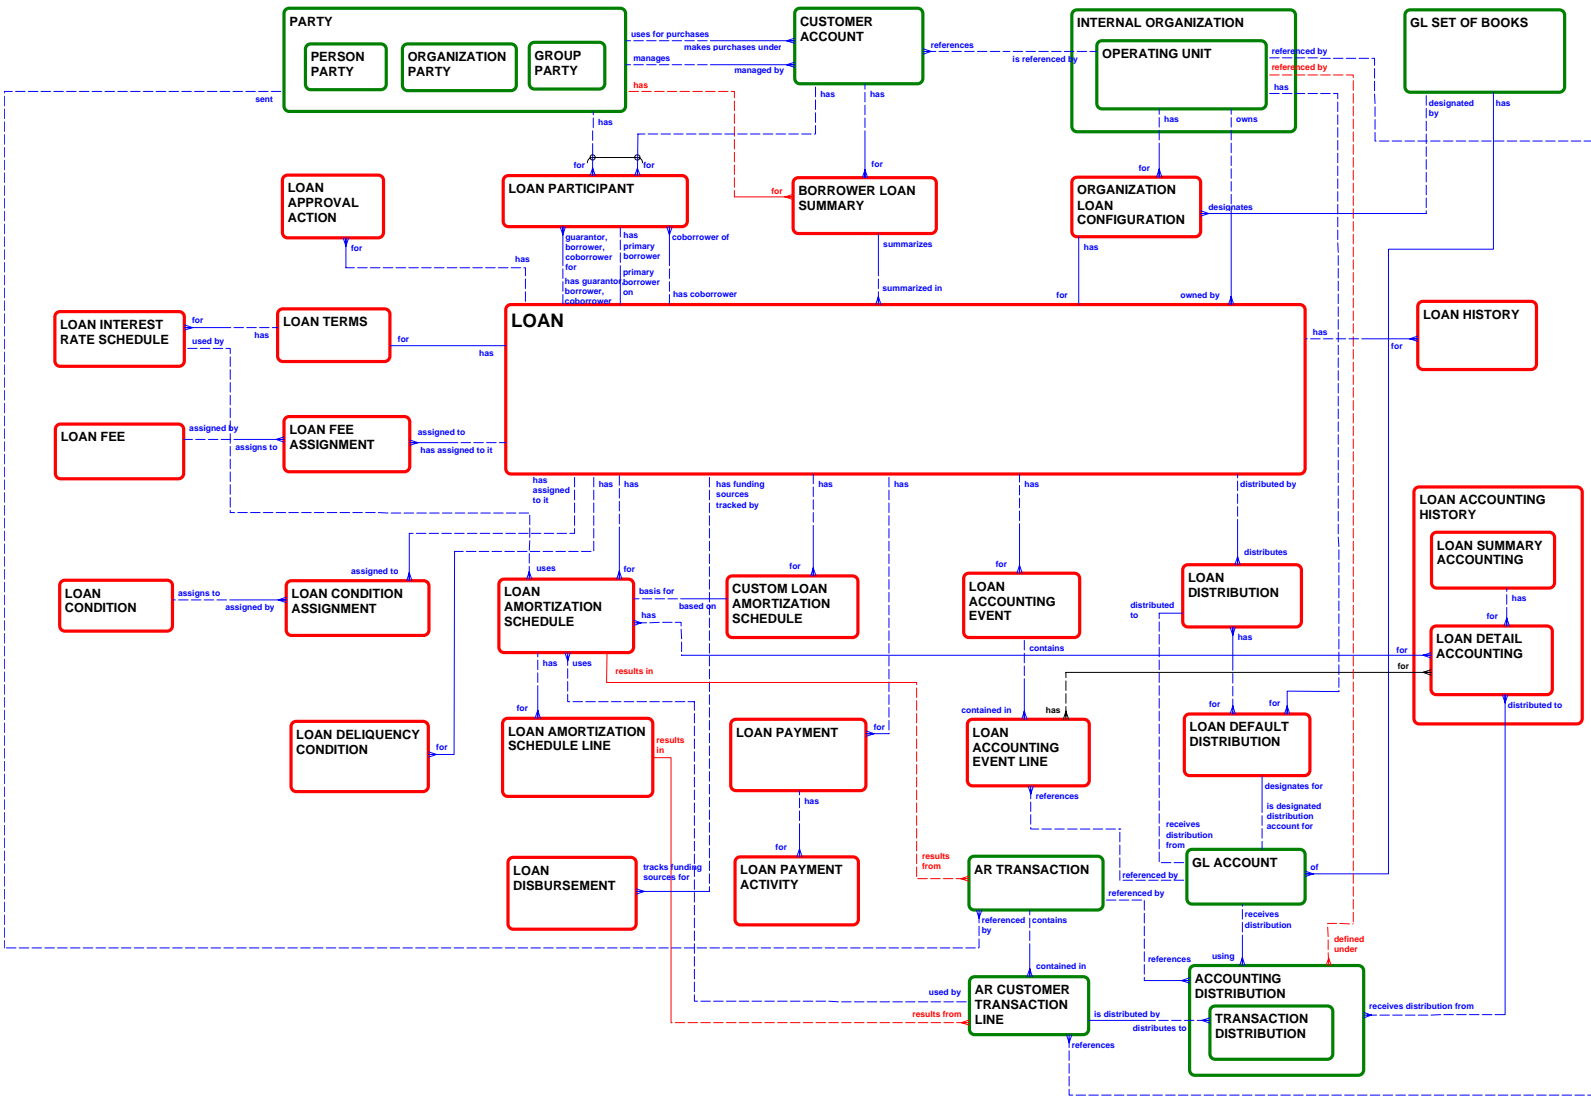

Oracle Loans – Release 11i.10 Logical Data Model

ER Diagram Legend

Red entities – owned by application product shown in diagram title
Green entities – owned by other application products
Relationship line colors serve as a visual aid in reading the diagram