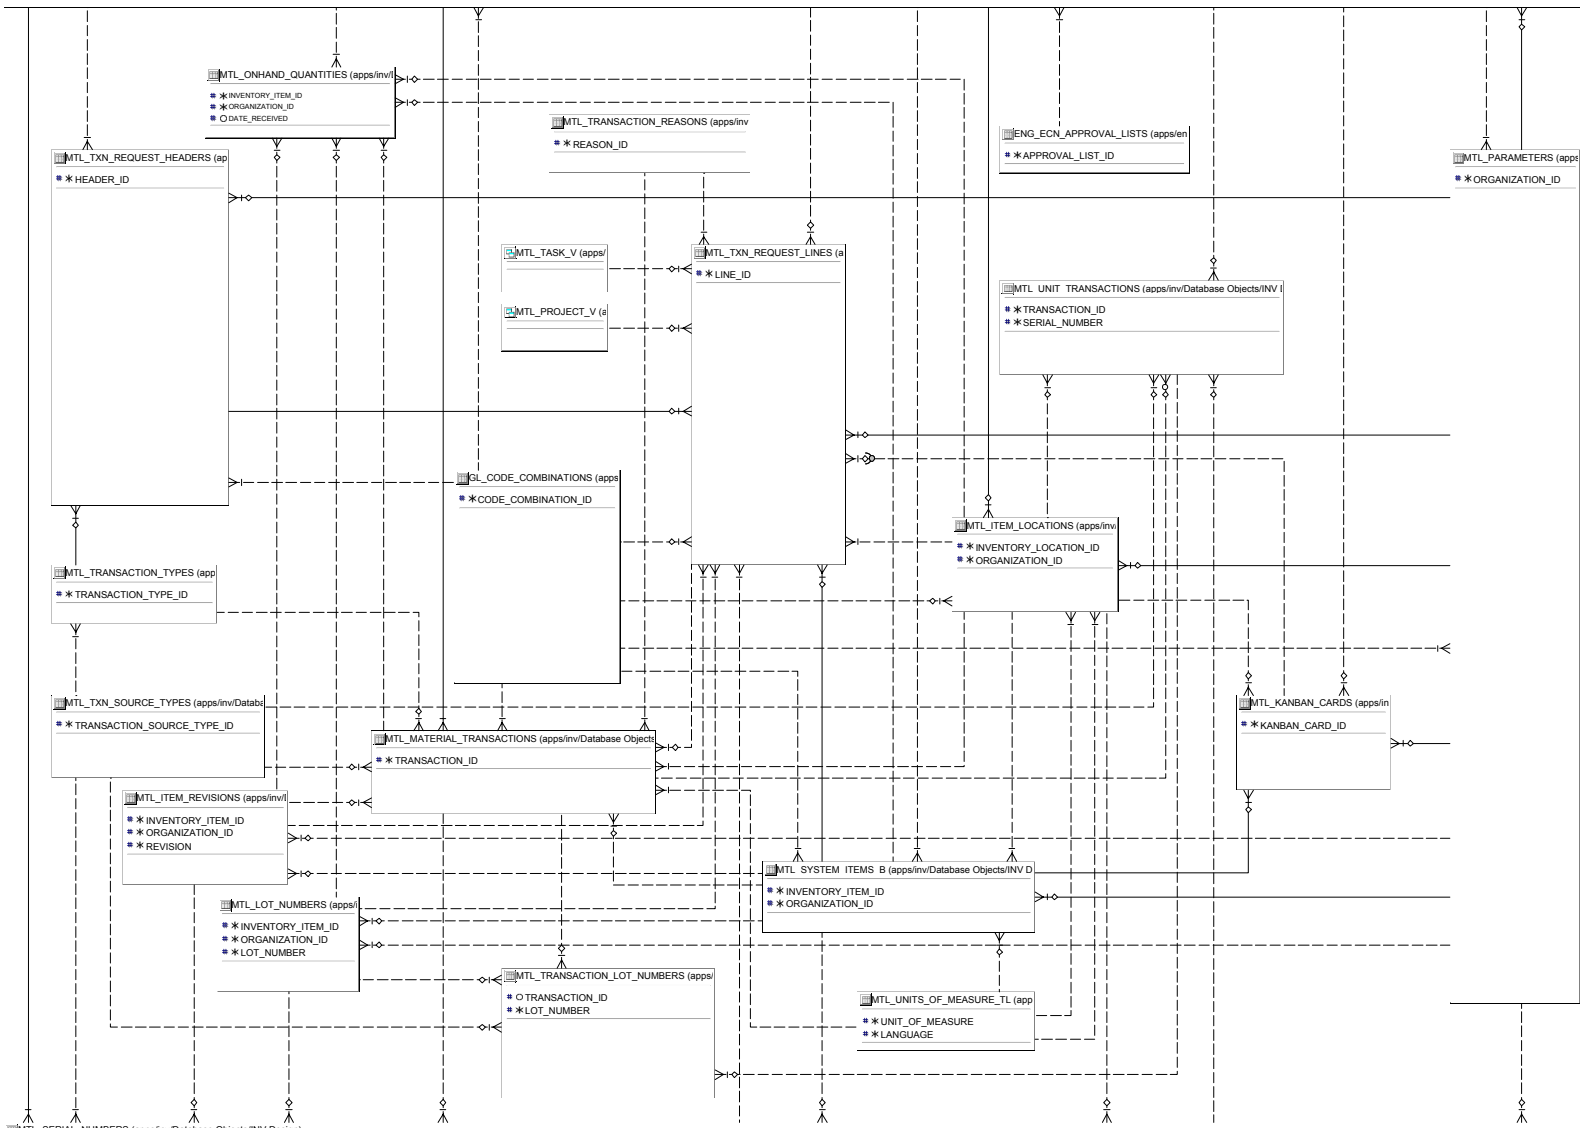

- ** SECONDARY_INVENTORY_NAME
- ** ORGANIZATION_ID