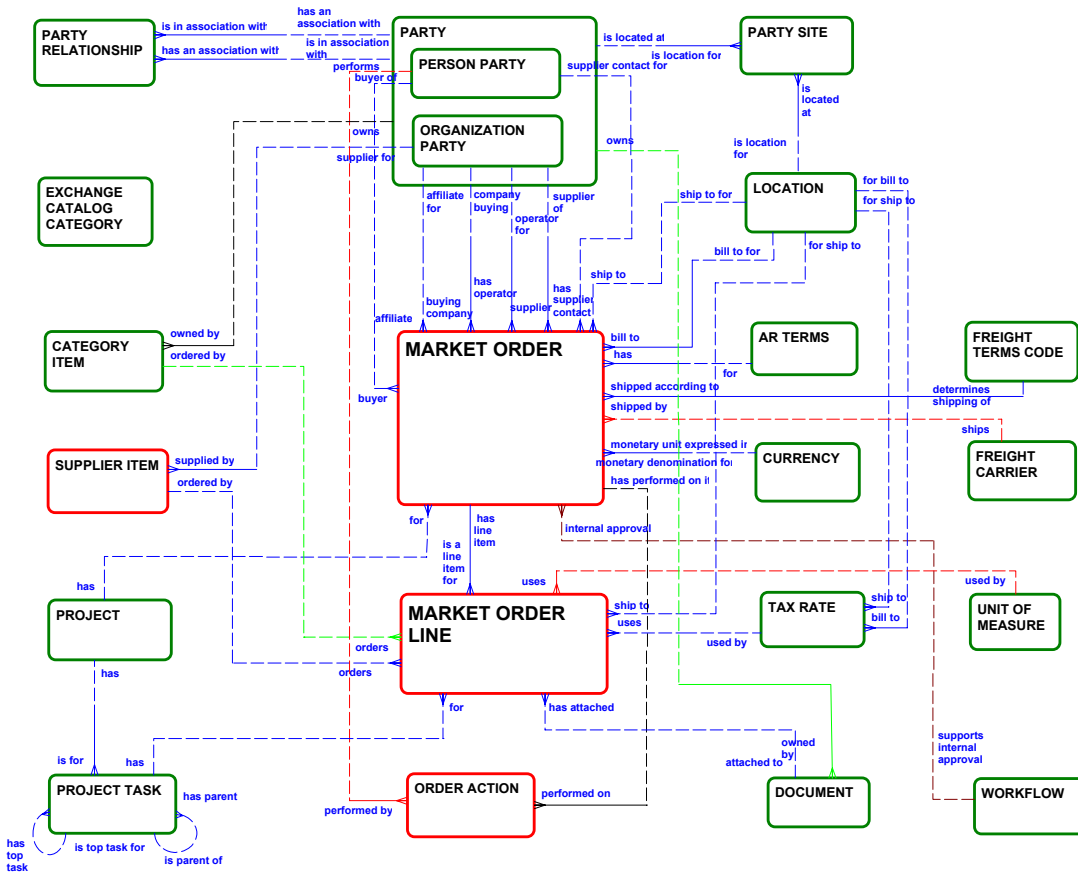

Oracle Exchange Market Orders - Release 6.2 Logical Data Model

[Click here for instructions on ordering a printing of the diagram from Kinkos](#)