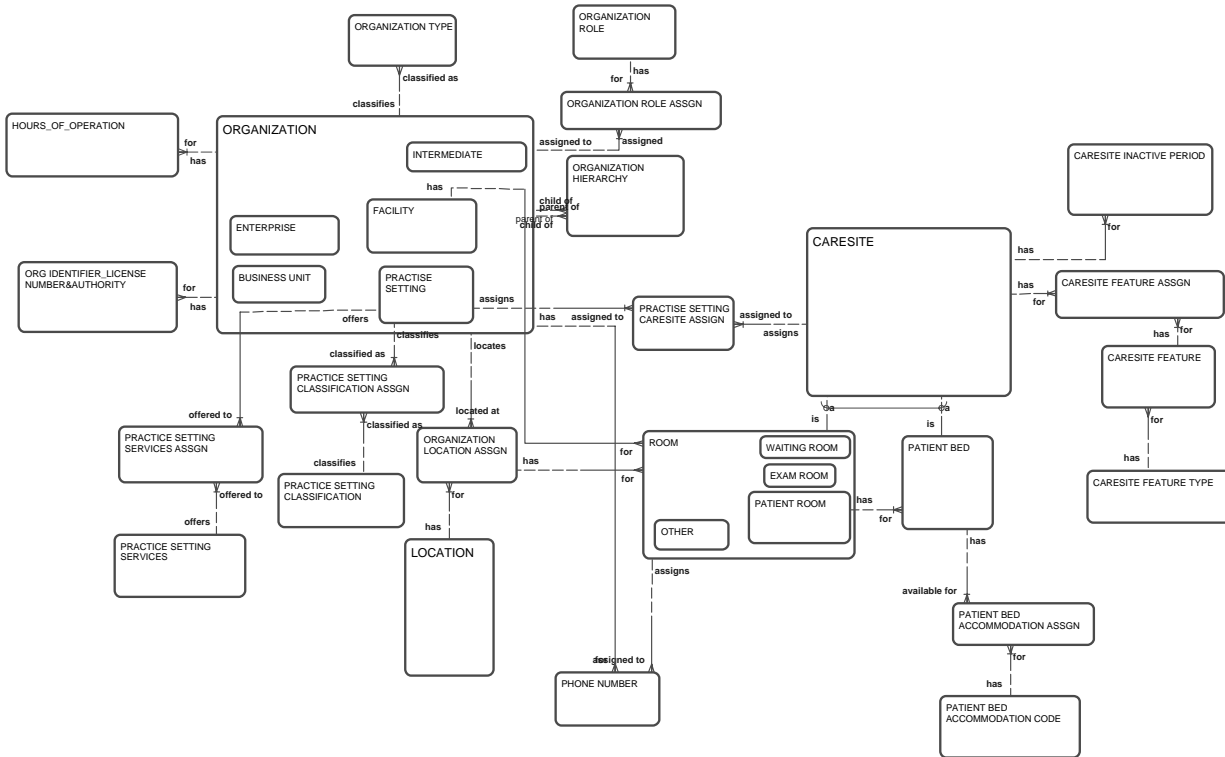

Oracle Healthcare Organization Management Setup – Release 11.5.7
Logical Data Model

ER Diagram Legend
Red entities – owned by application product shown in diagram title.