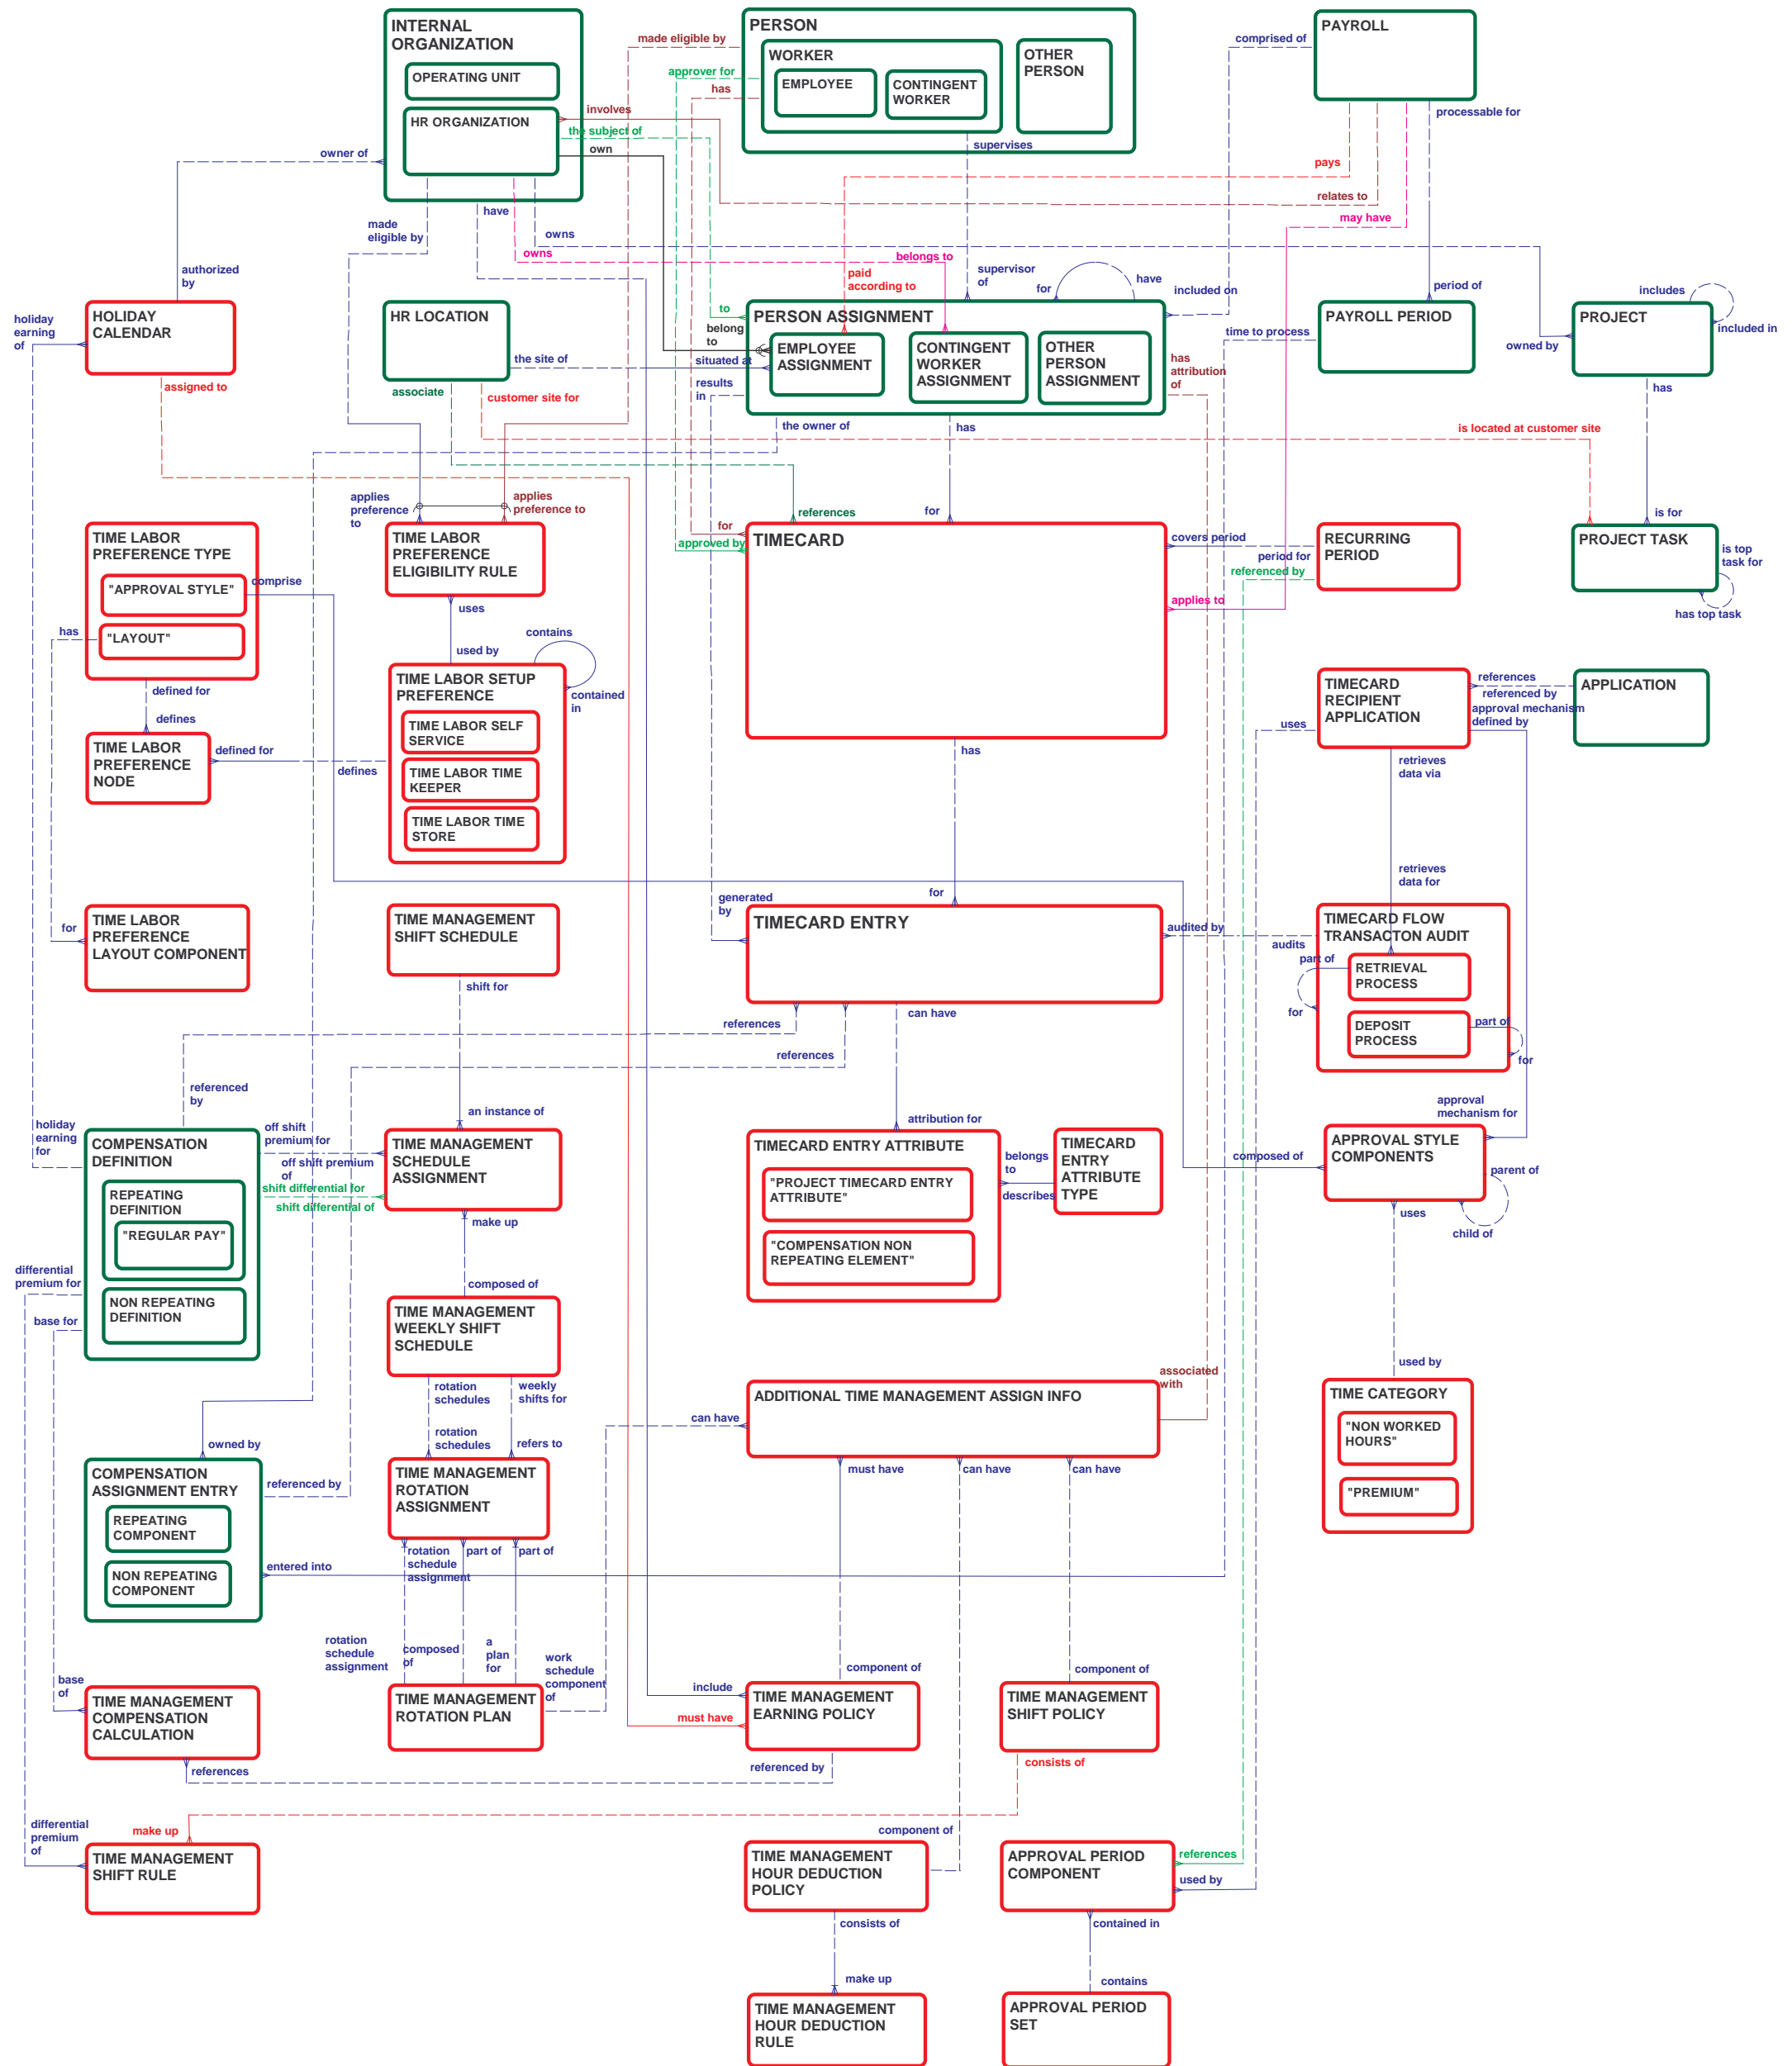

# Oracle Time and Labor – Release 12.1

## Logical Data Model

### ER Diagram Legend

Red entities – owned by application product shown in diagram title  
 Green entities – owned by other application products  
 Relationship line colors serve as a visual aid in reading the diagram  
 Subentities enclosed within thin line boundaries and quote marks are sample values, not subtypes

Data Model Administrator: Claude Trotter