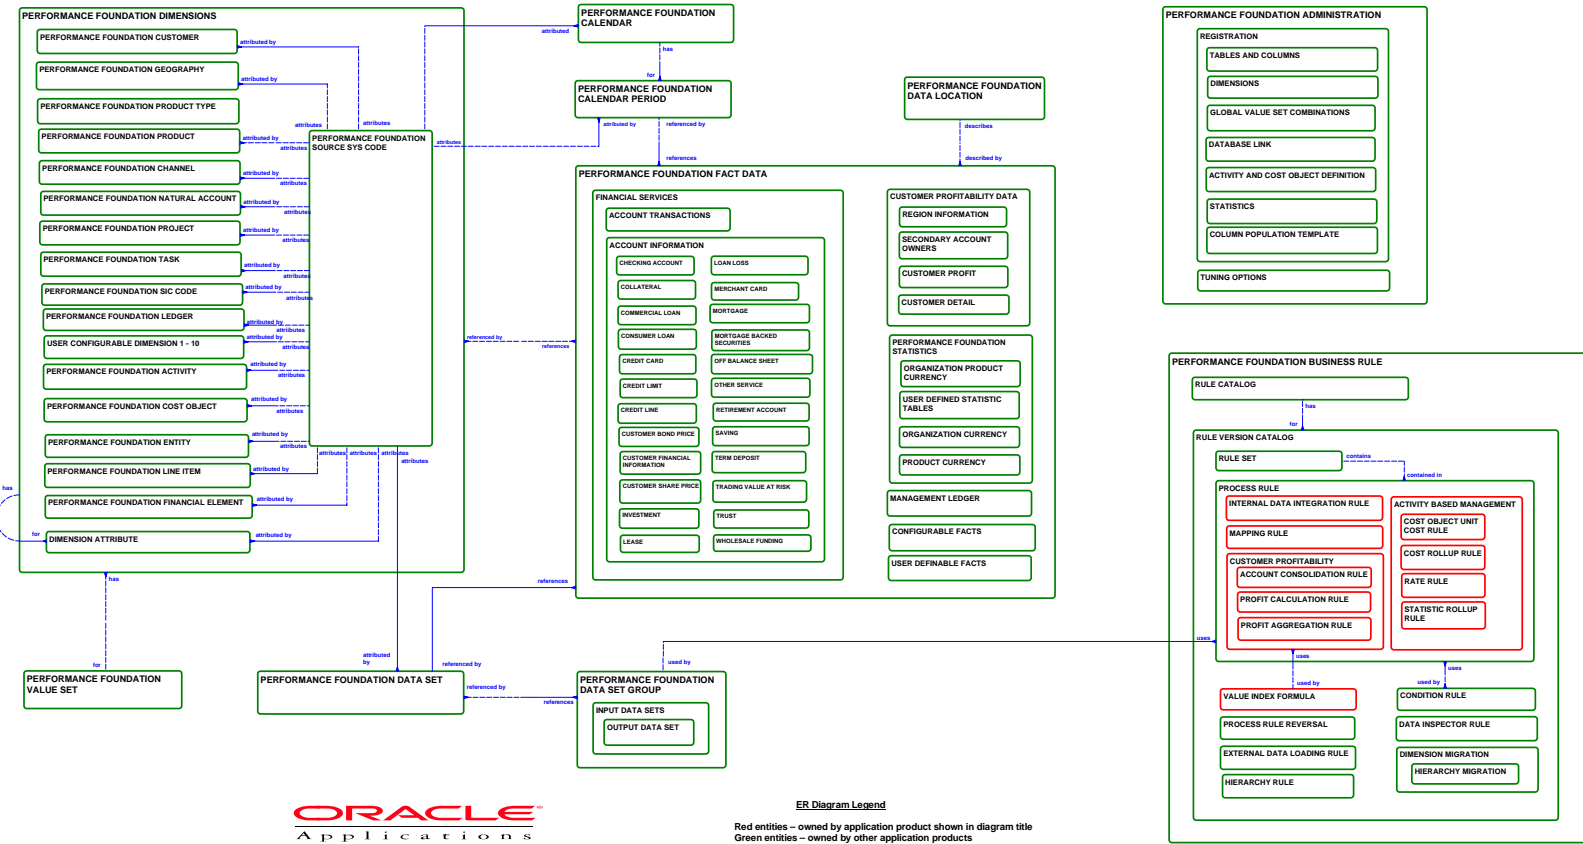

Oracle Profitability Manager w/Activity Based Management – Release 11i.10 (PFT.A) Logical Data Model

ER Diagram Legend

Data Model Administrator: Claude Trotter