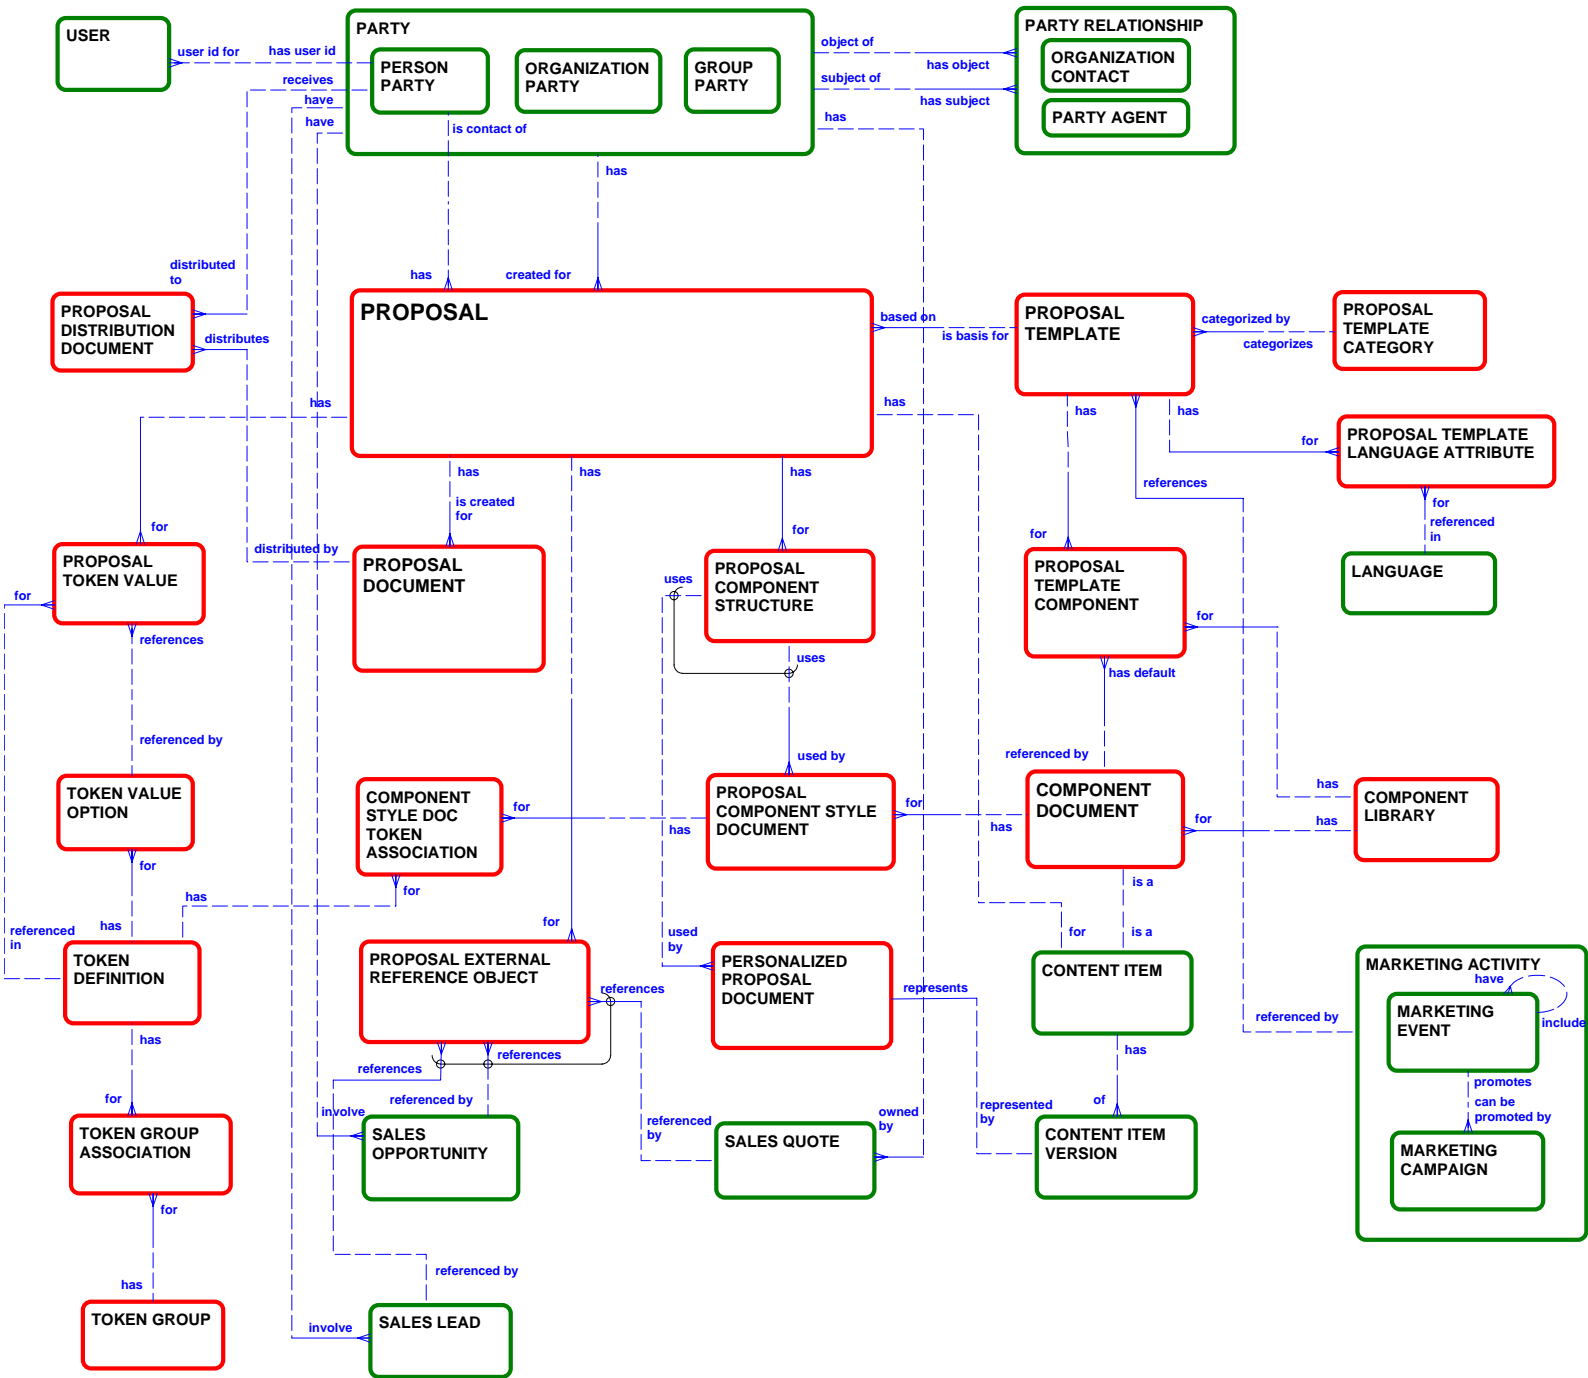

Oracle Proposal – Release 11i.10 Logical Data Model

ER Diagram Legend

Red entities – owned by application product shown in diagram title
Green entities – owned by other application products