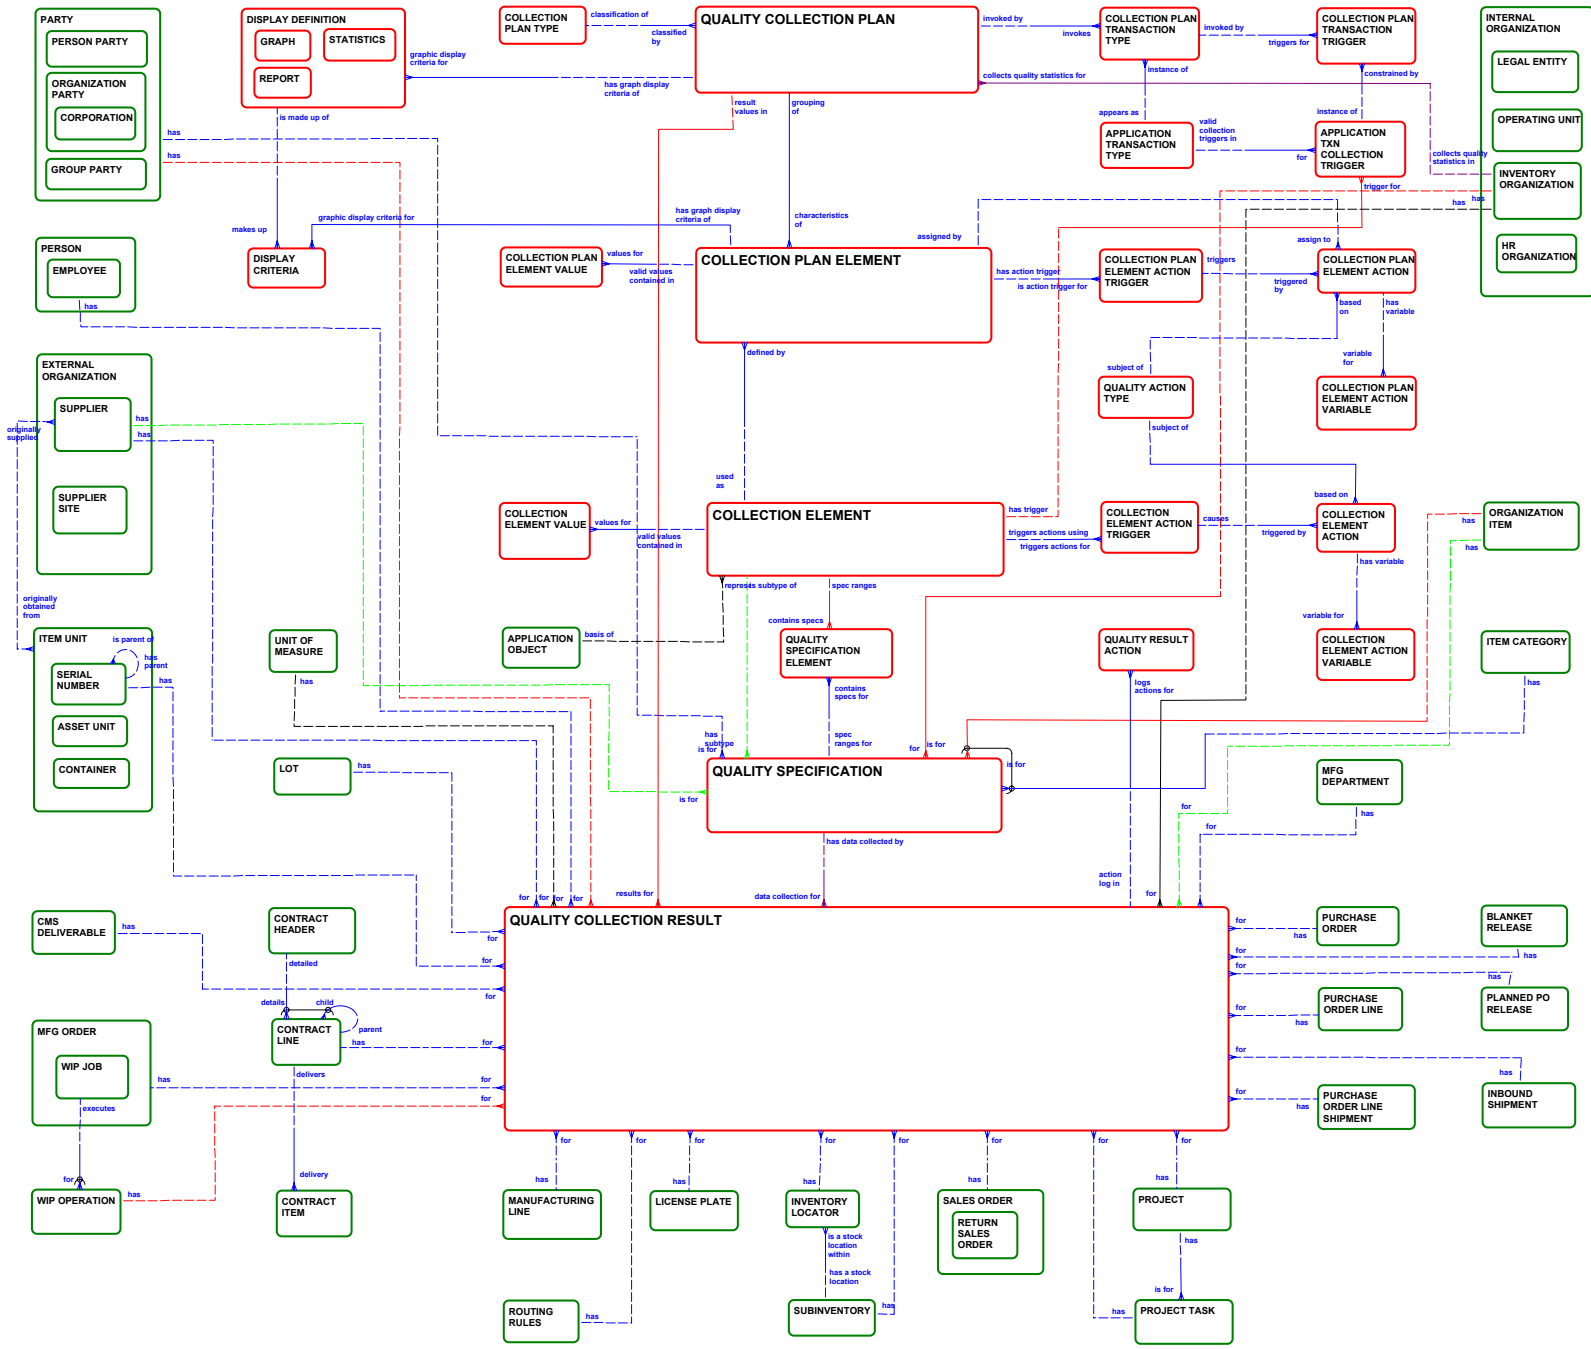

Oracle Quality - Release 11i.5

Logical Data Model