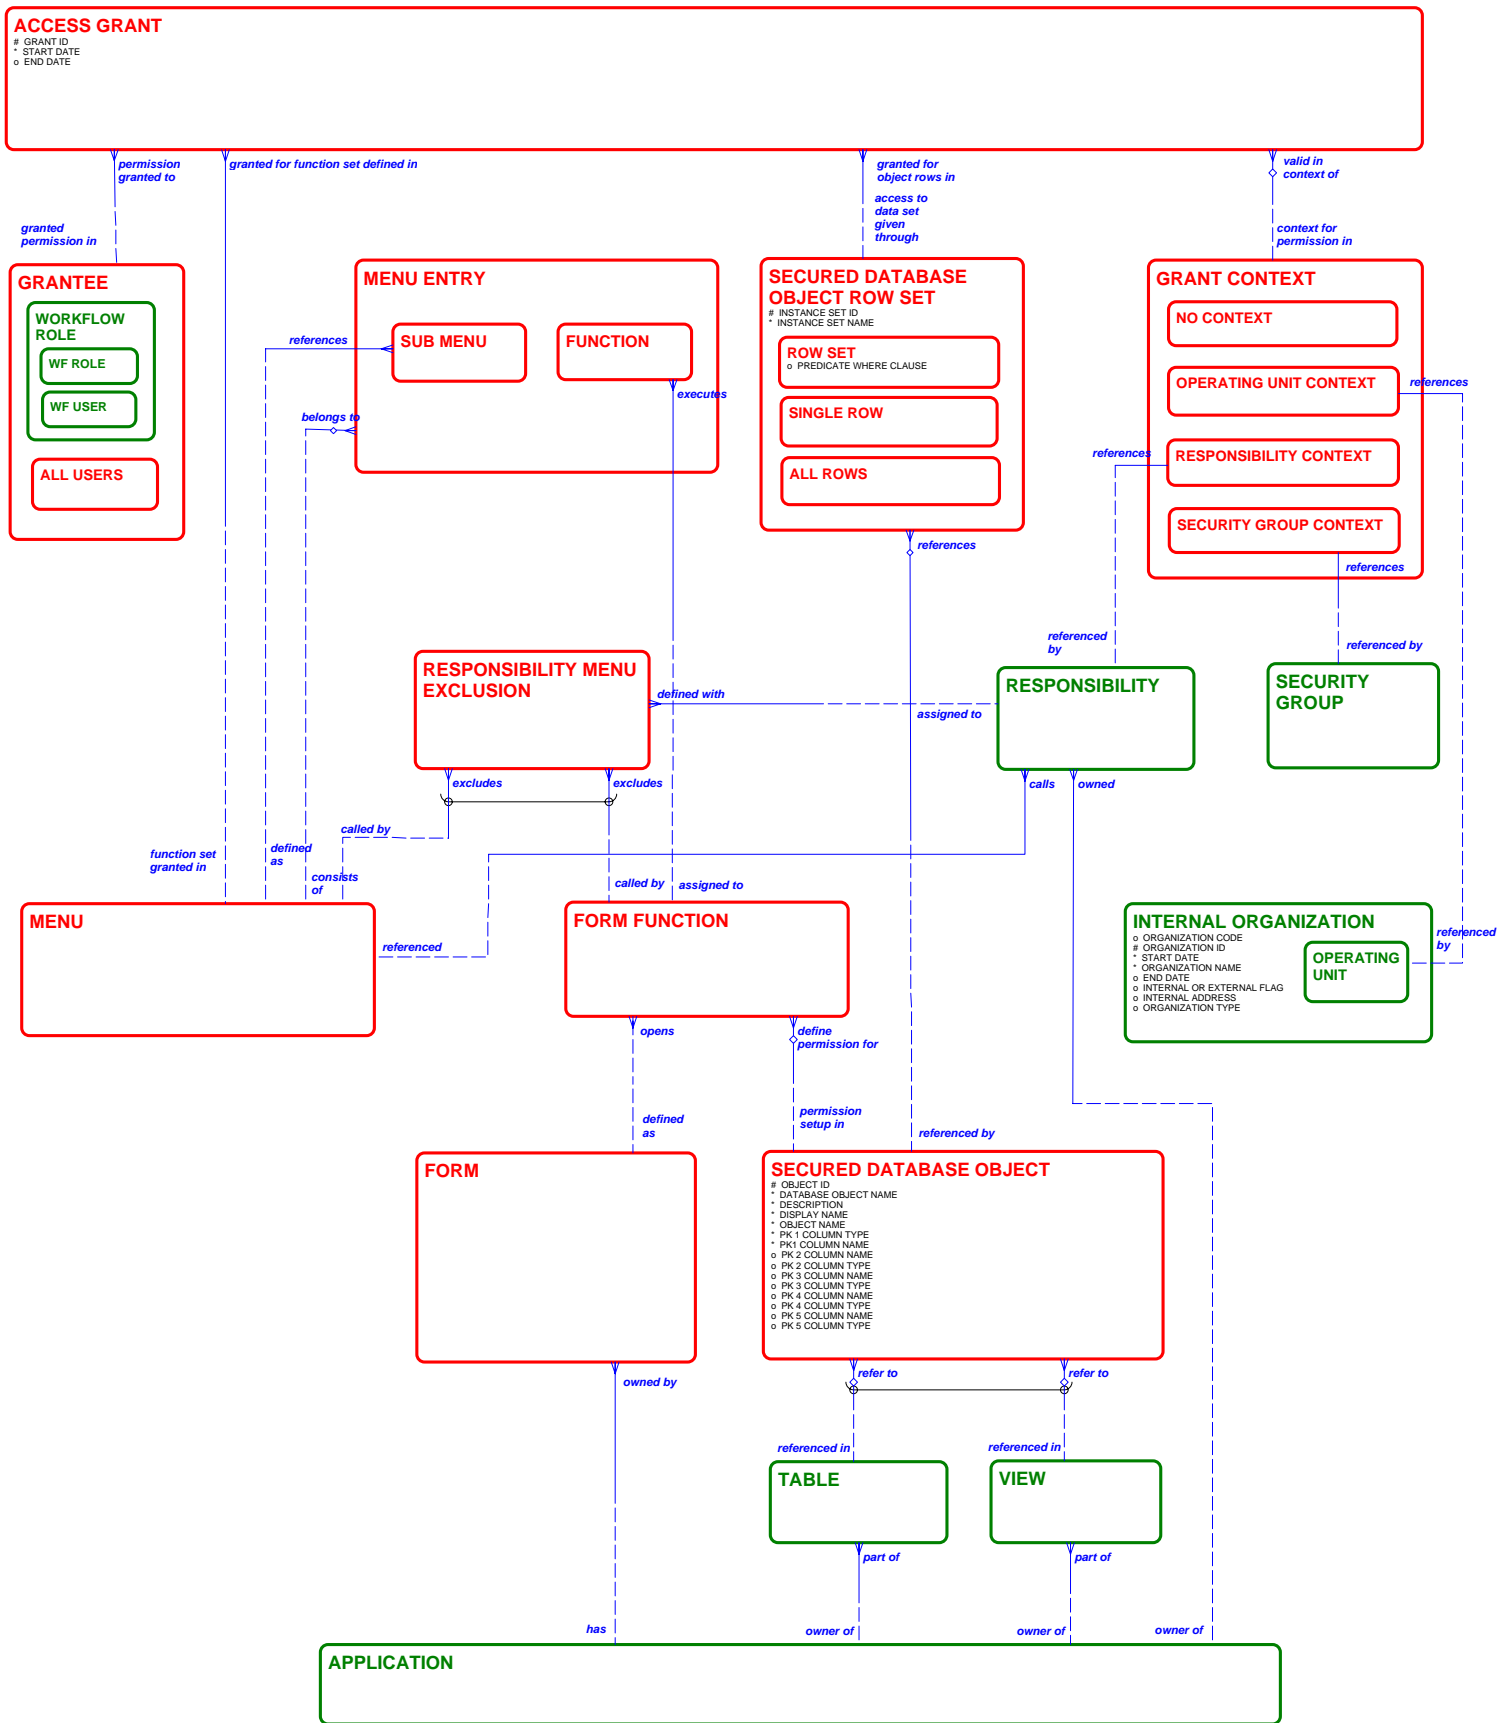

Oracle Applications Technology Data & Function Security – Release 11i.10

Logical Data Model

ER Diagram Legend

Red entities – owned by application product shown in diagram title
Green entities – owned by other application product components