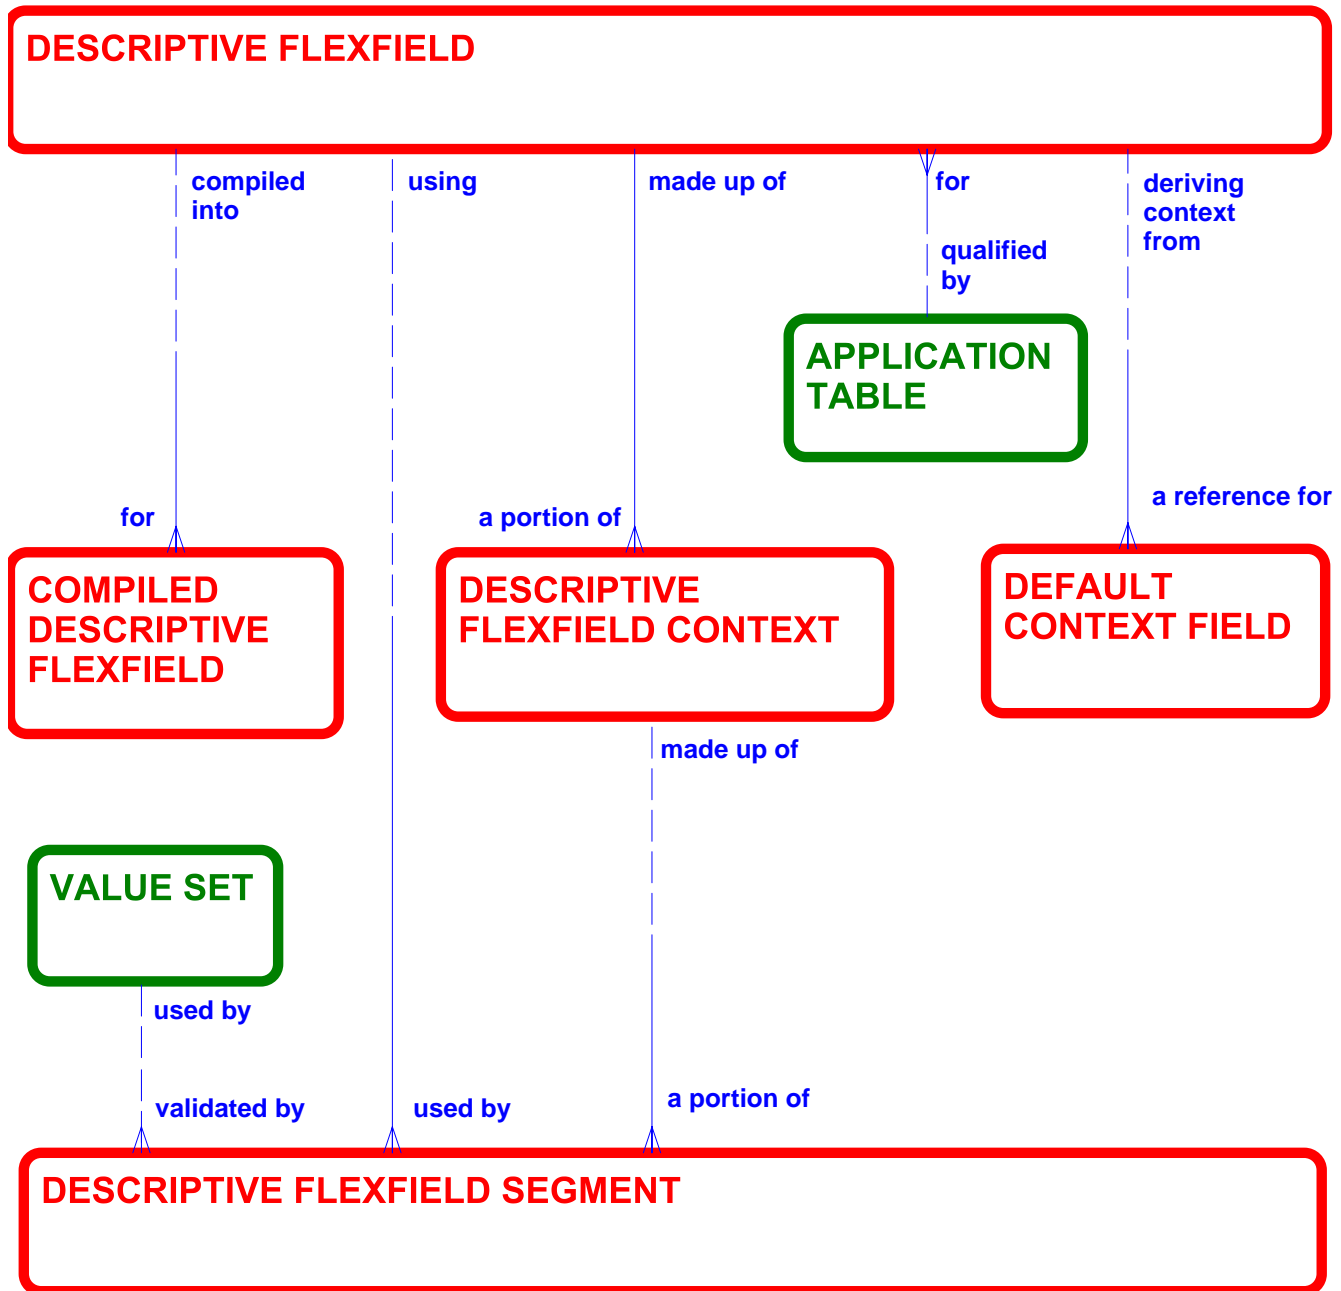

Oracle Application Technology Descriptive Flexfield Release 11i.10 Logical Data Model

ER Diagram Legend

Red entities – owned by application component shown in diagram title
Green entities – owned by other application components