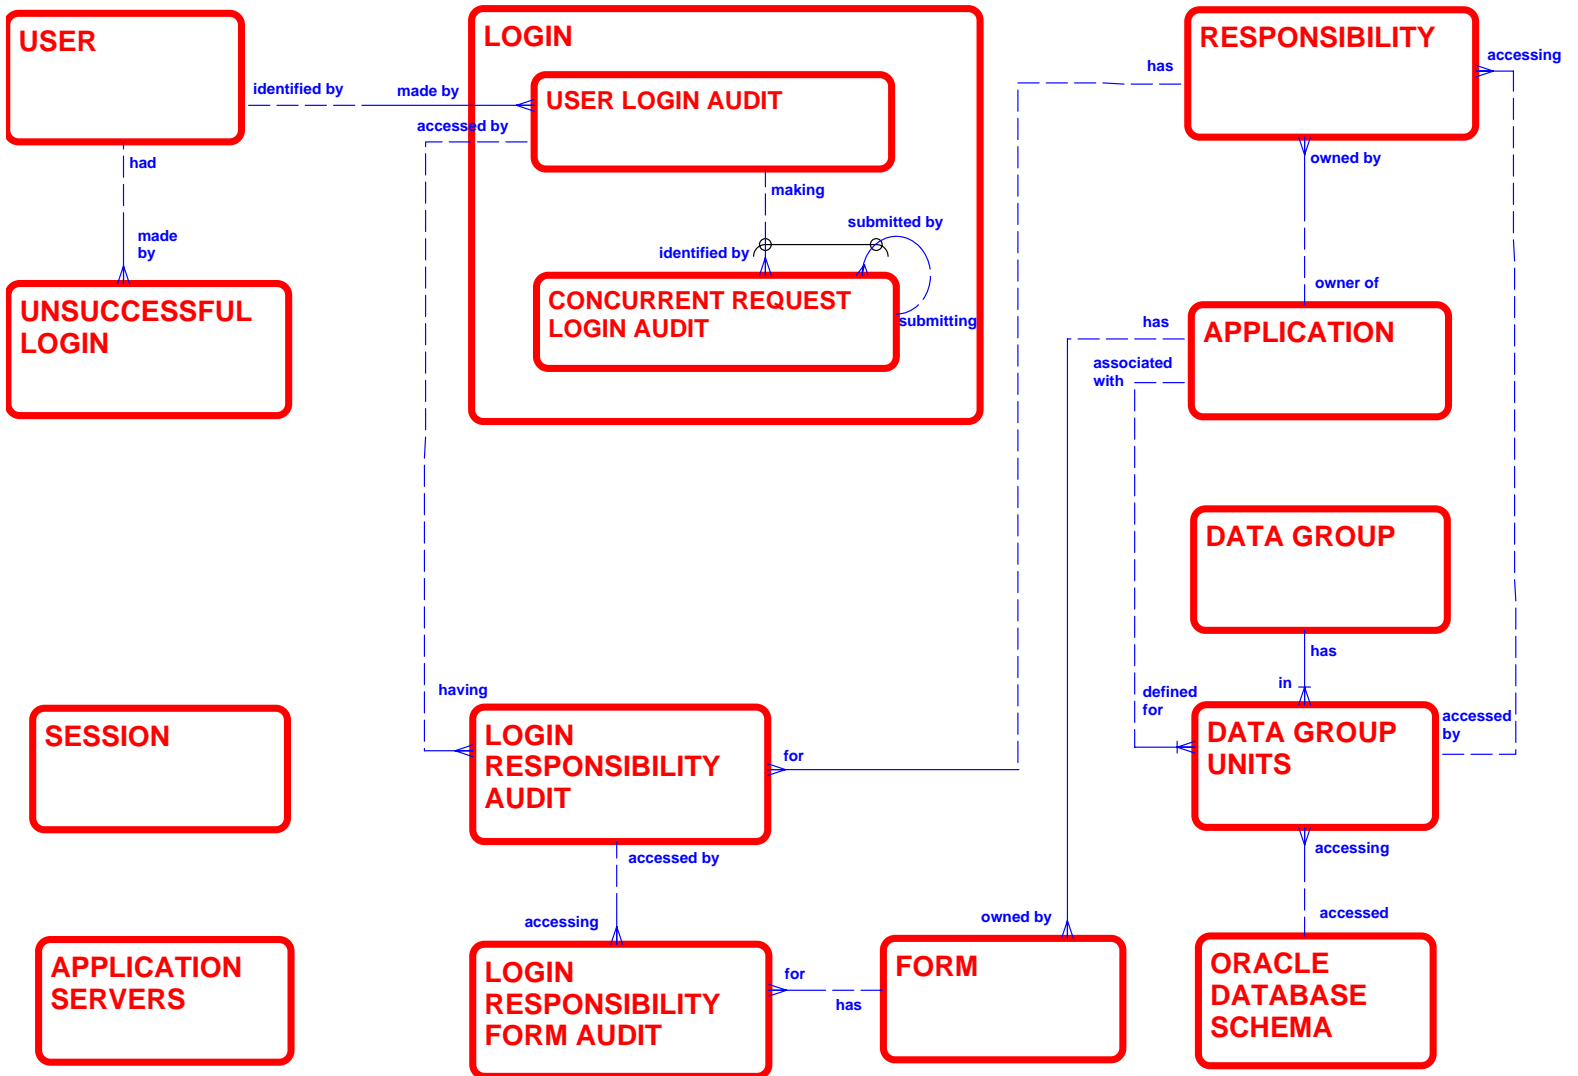

Oracle Applications Technology Login Security – Release 11i.10

Logical Data Model

ER Diagram Legend

Red entities – owned by application product shown in diagram title
 Green entities – owned by other application products