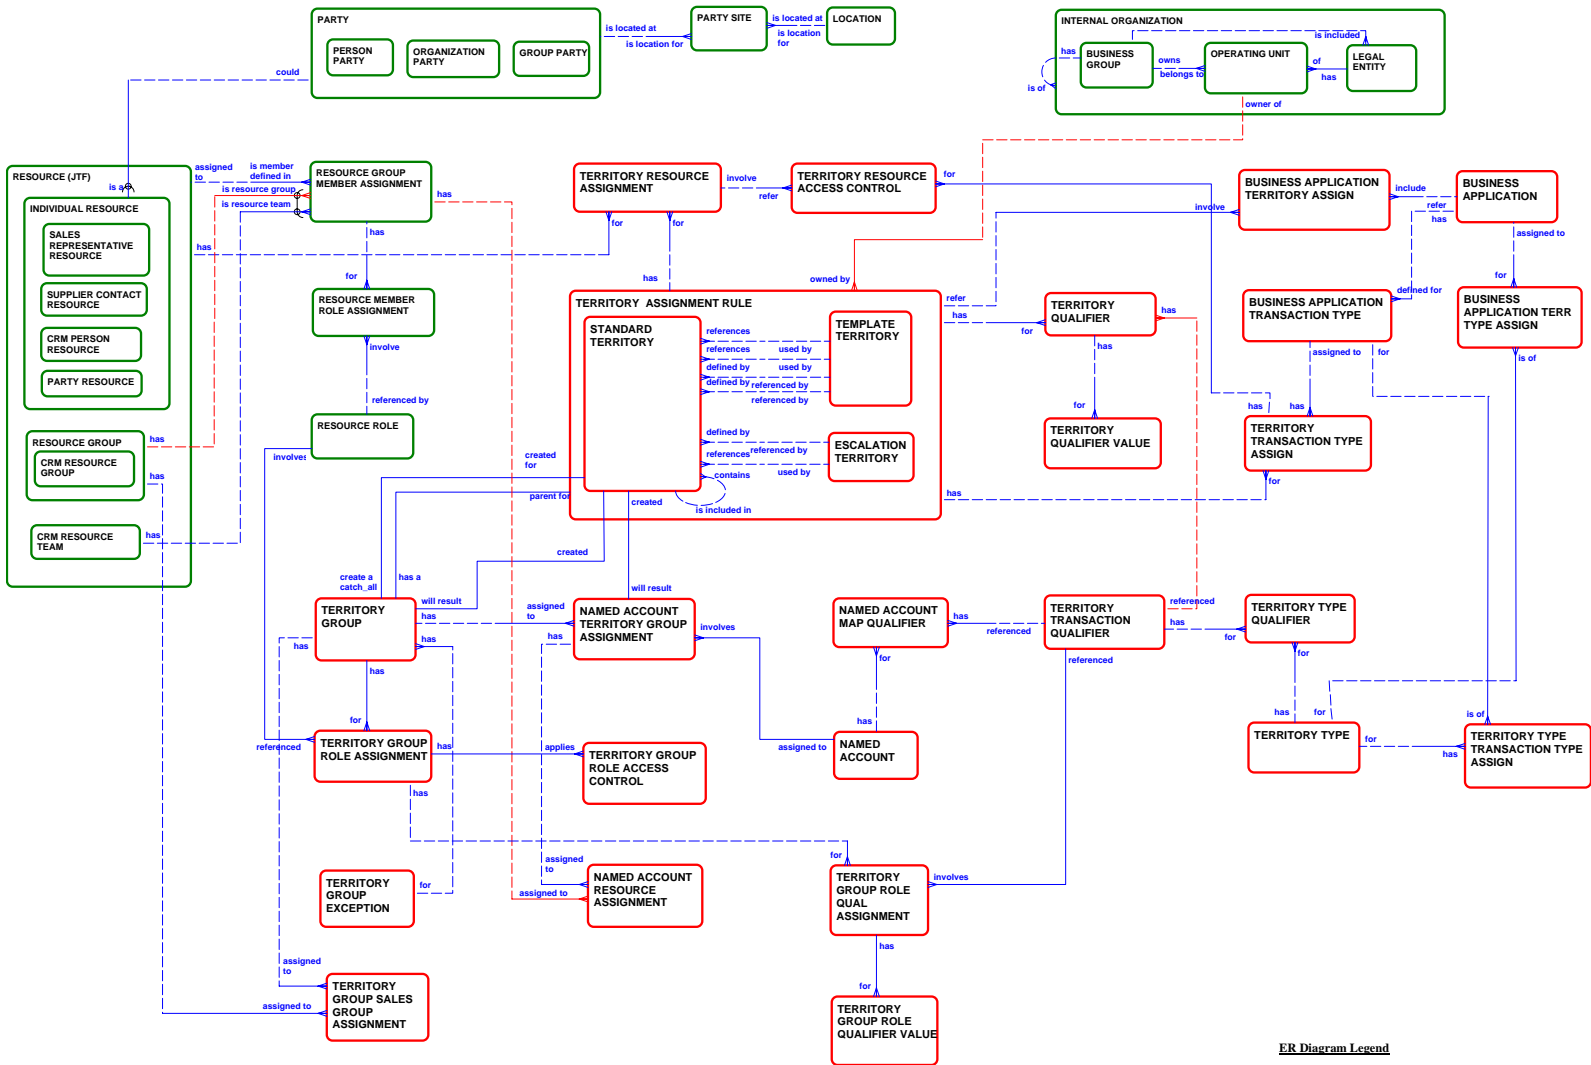

Oracle Territory Management - R11i.9 Logical Data Model

ER Diagram Legend