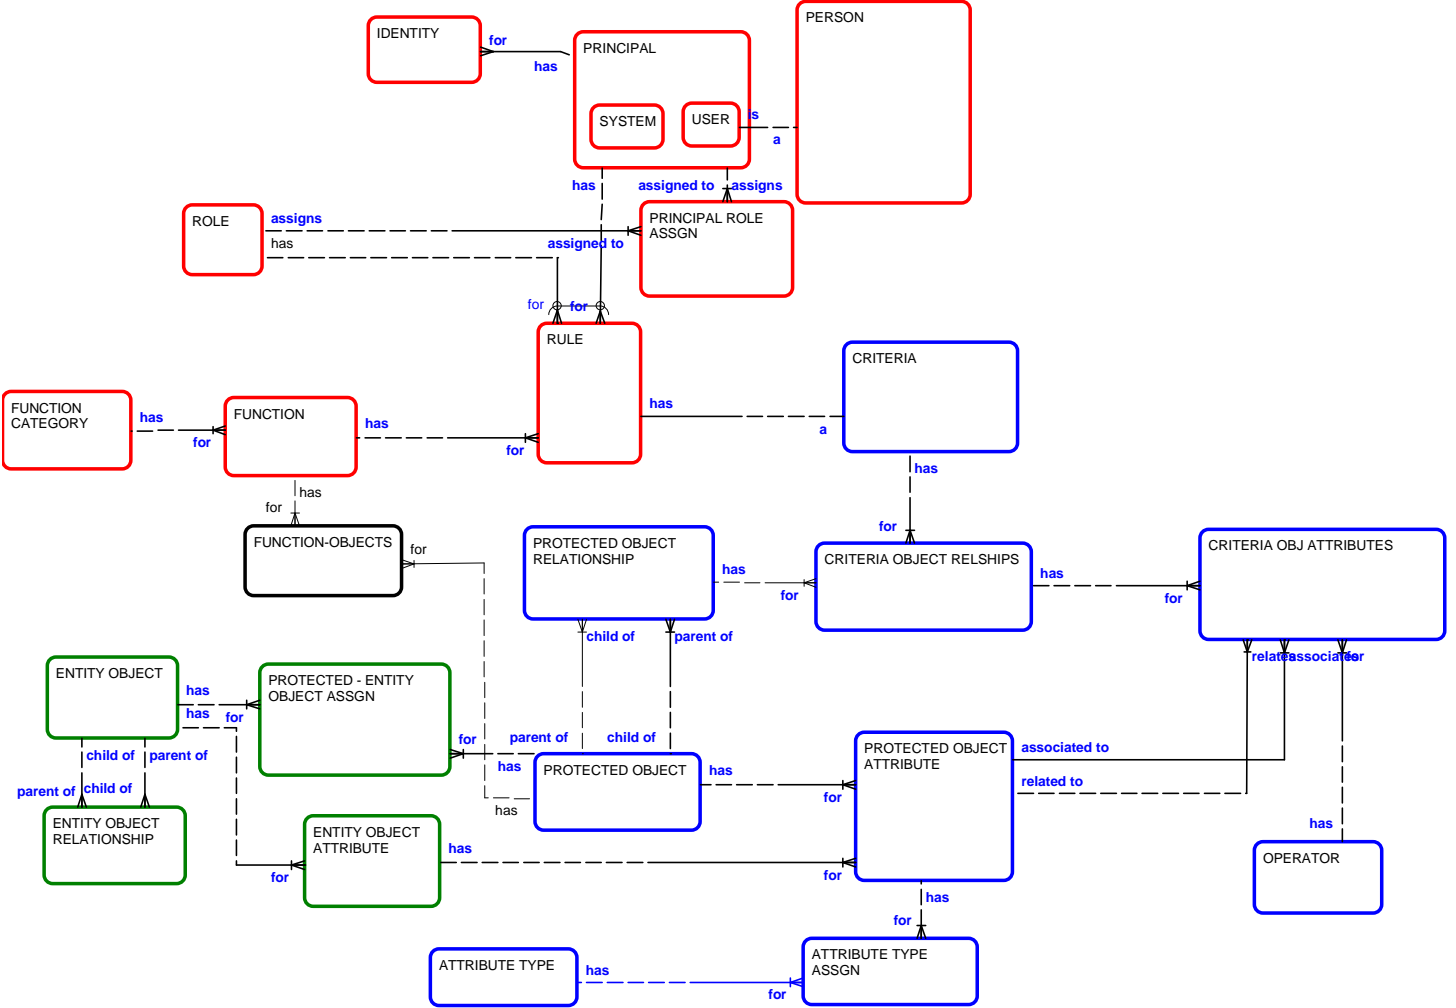

Oracle Healthcare SECURITY ADMINISTRATION SETUP
Release 11.5.9
Logical Data Model

ER Diagram Legend
 Red entities – owned by application product shown in diagram title.