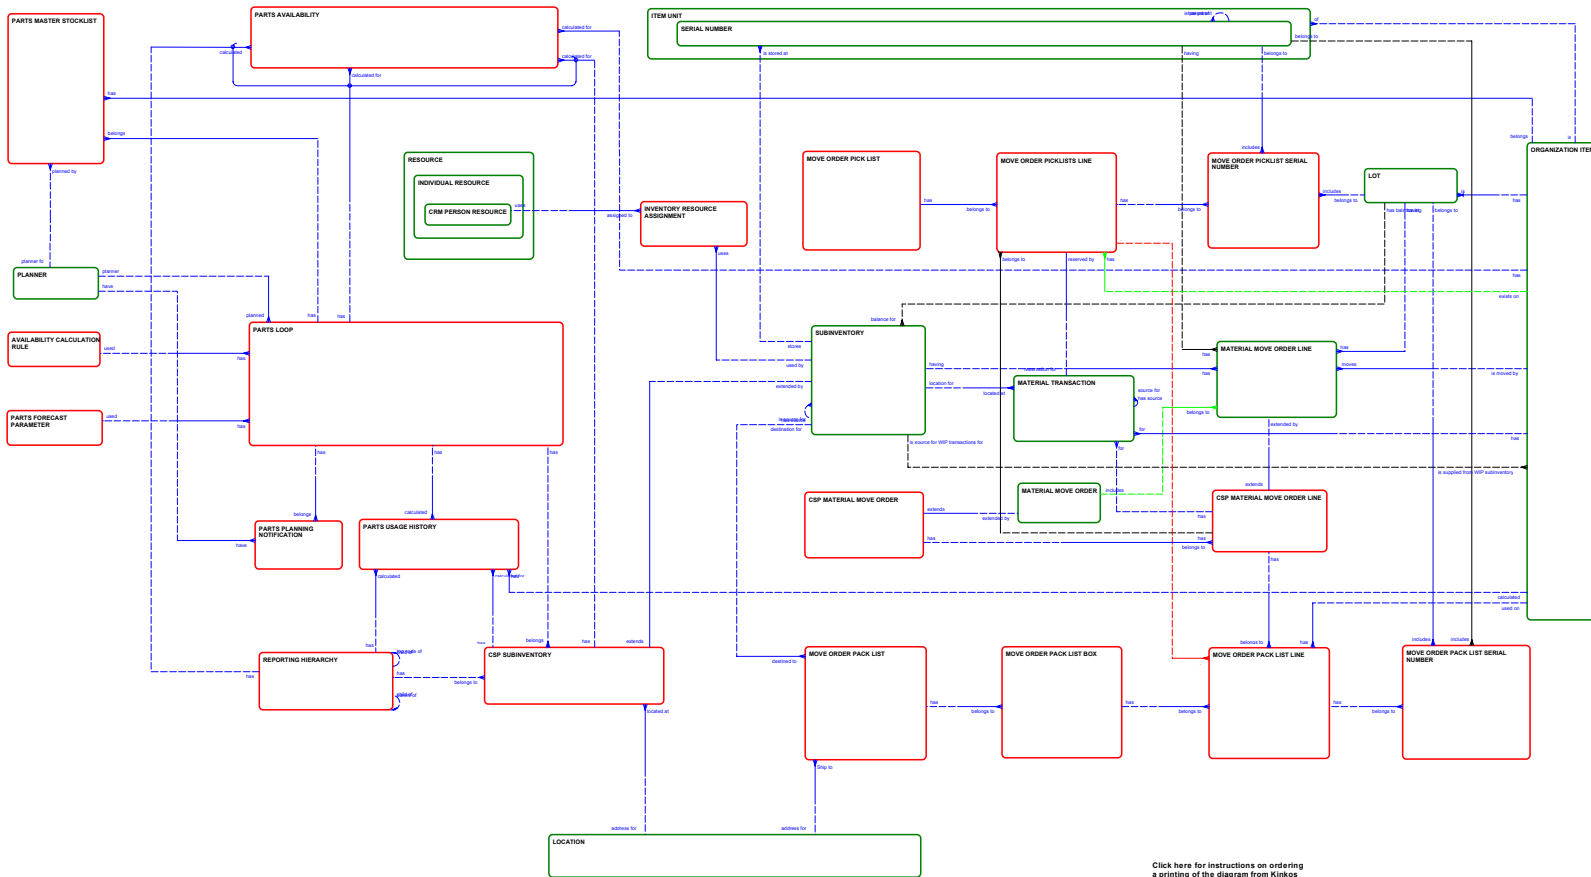

Oracle Spares Management - Release 11i Logical Data Model