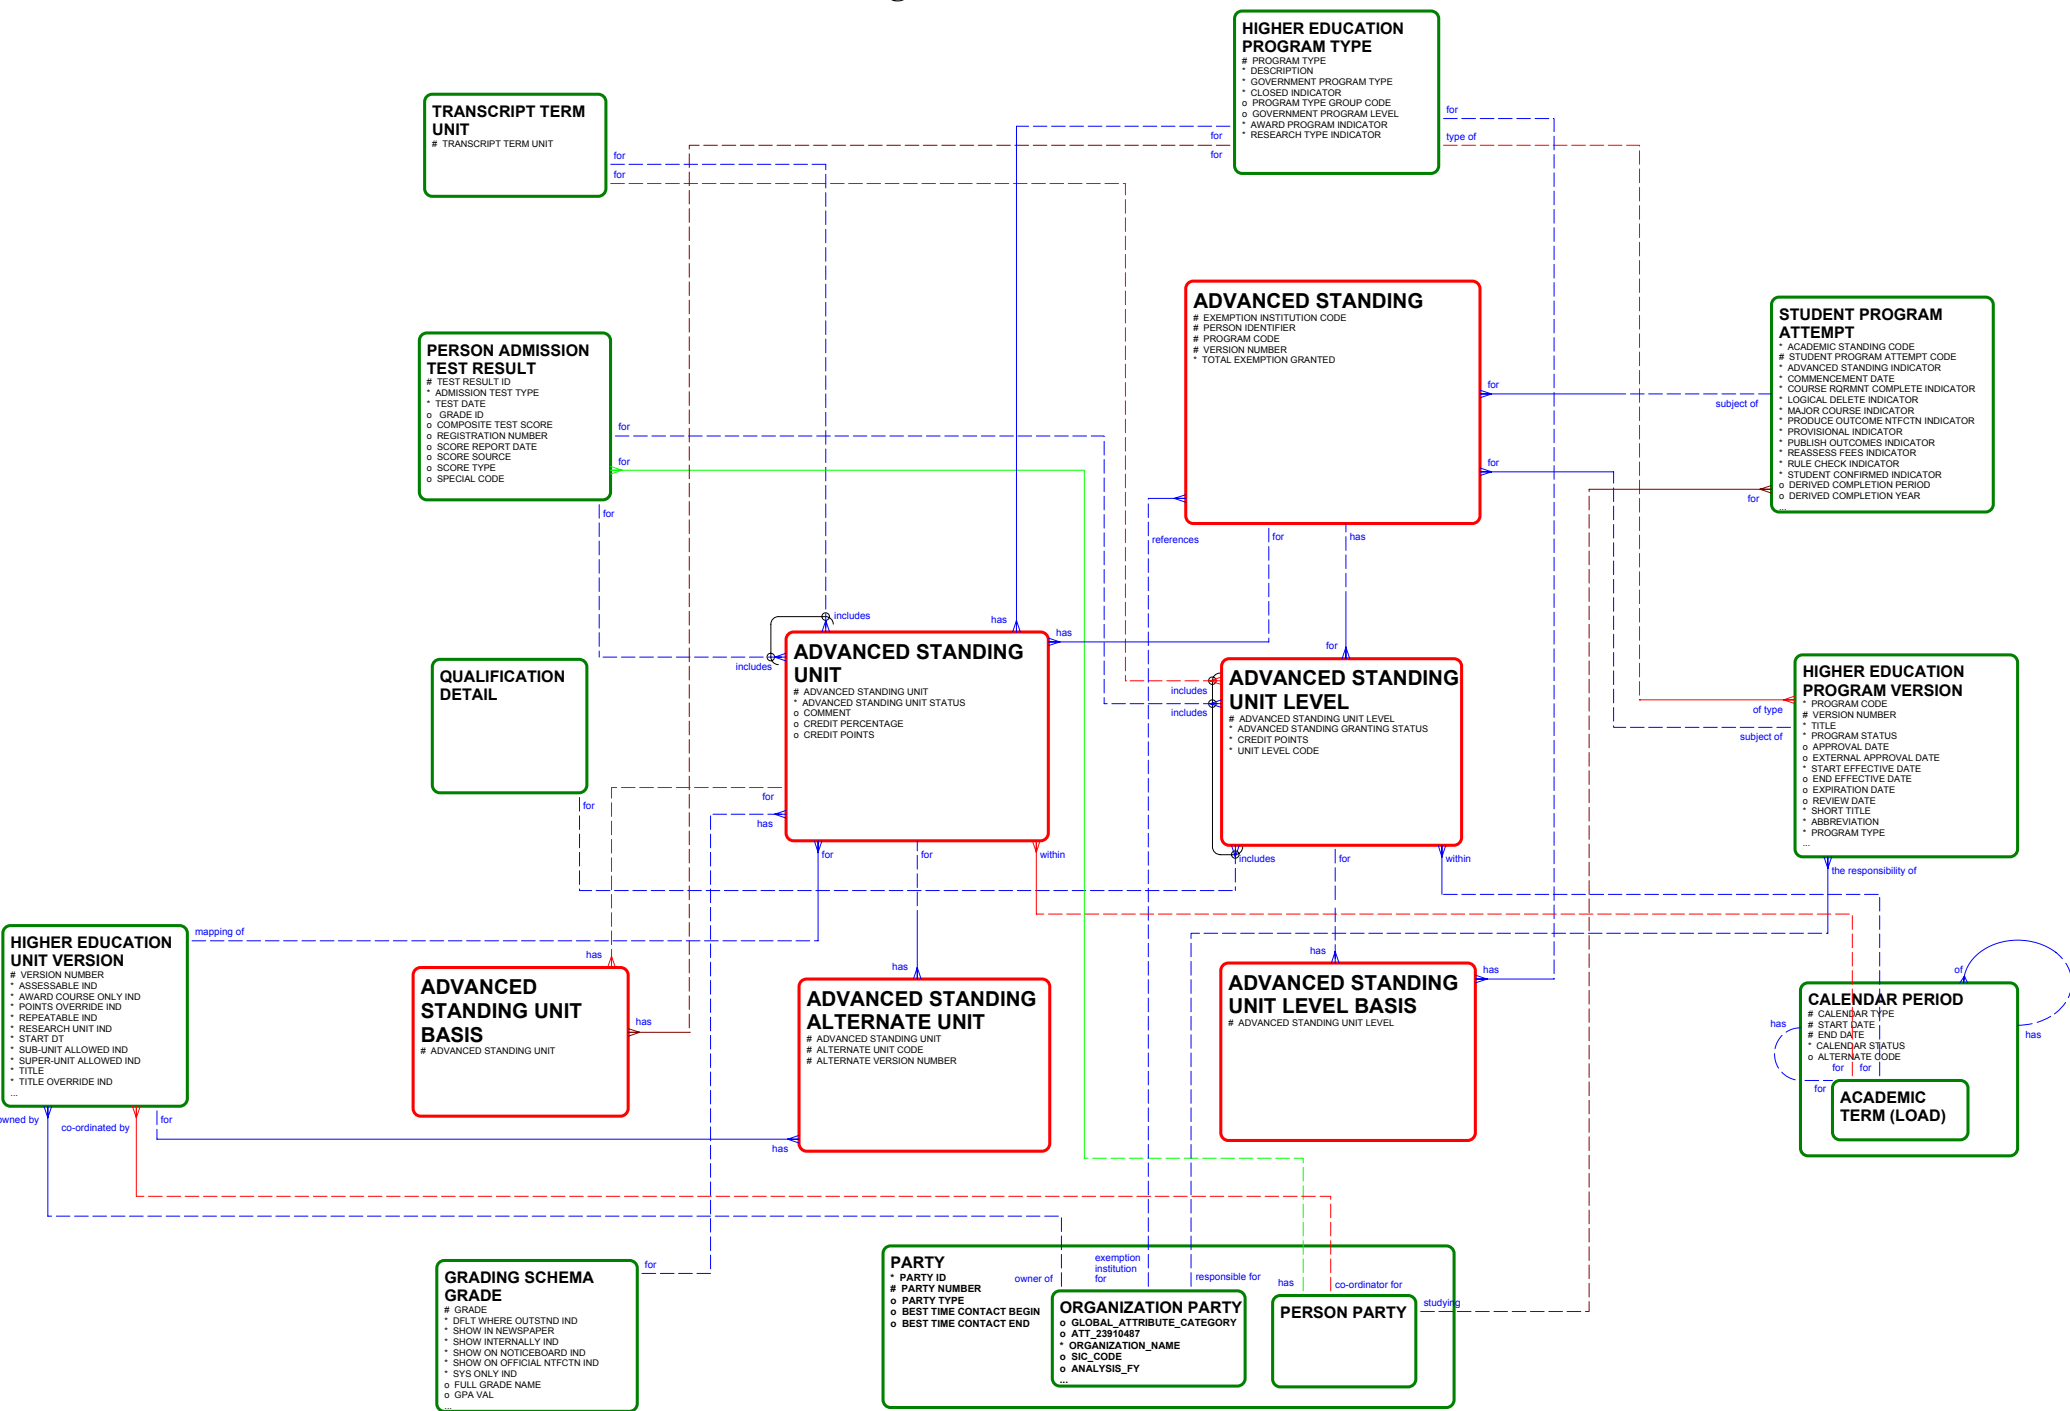

Oracle Student System - Release 11i.9

Advanced Standing Logical Data Model

Copyright © 2000, 2001, 2002 Oracle Corporation. All Rights Reserved
This logical data model is subject to change without notice.