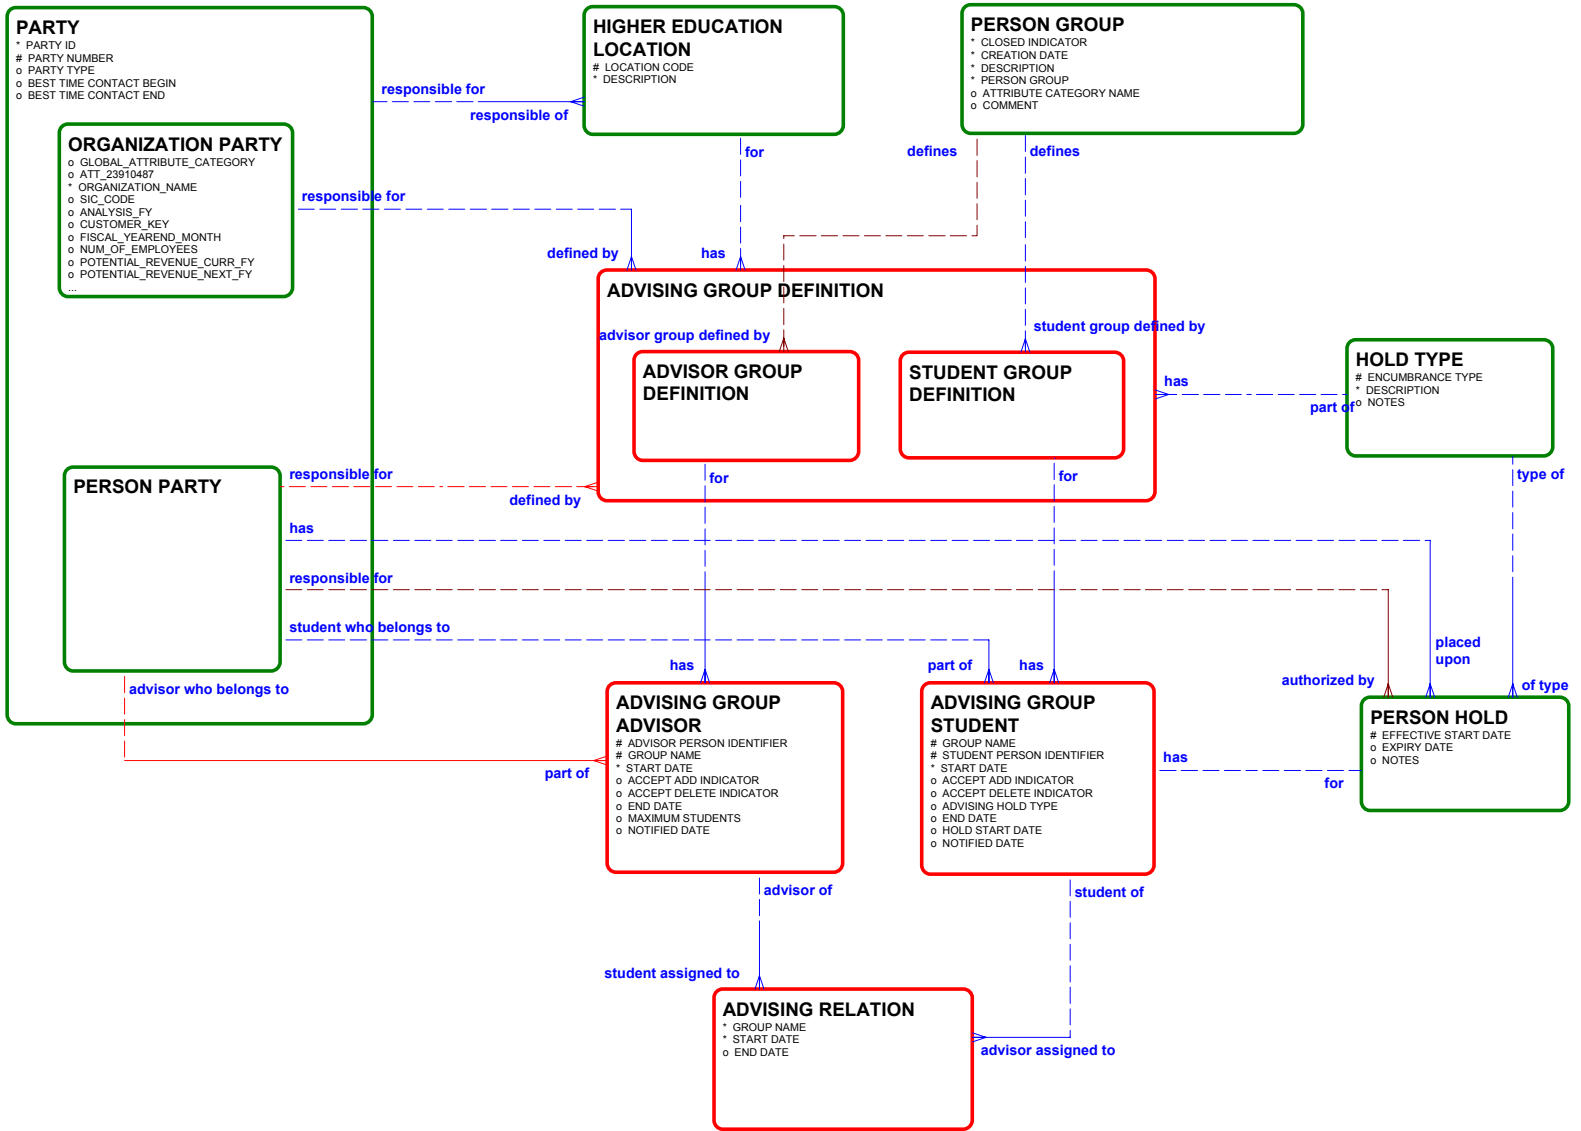

## Advising

### Logical Data Model

Diagram : STUDENT SYSTEM ADVISING - R11I.10  
 Modified : 29 April 2003 17:15:25  
 Author : Andrea Hu  
 Application System :