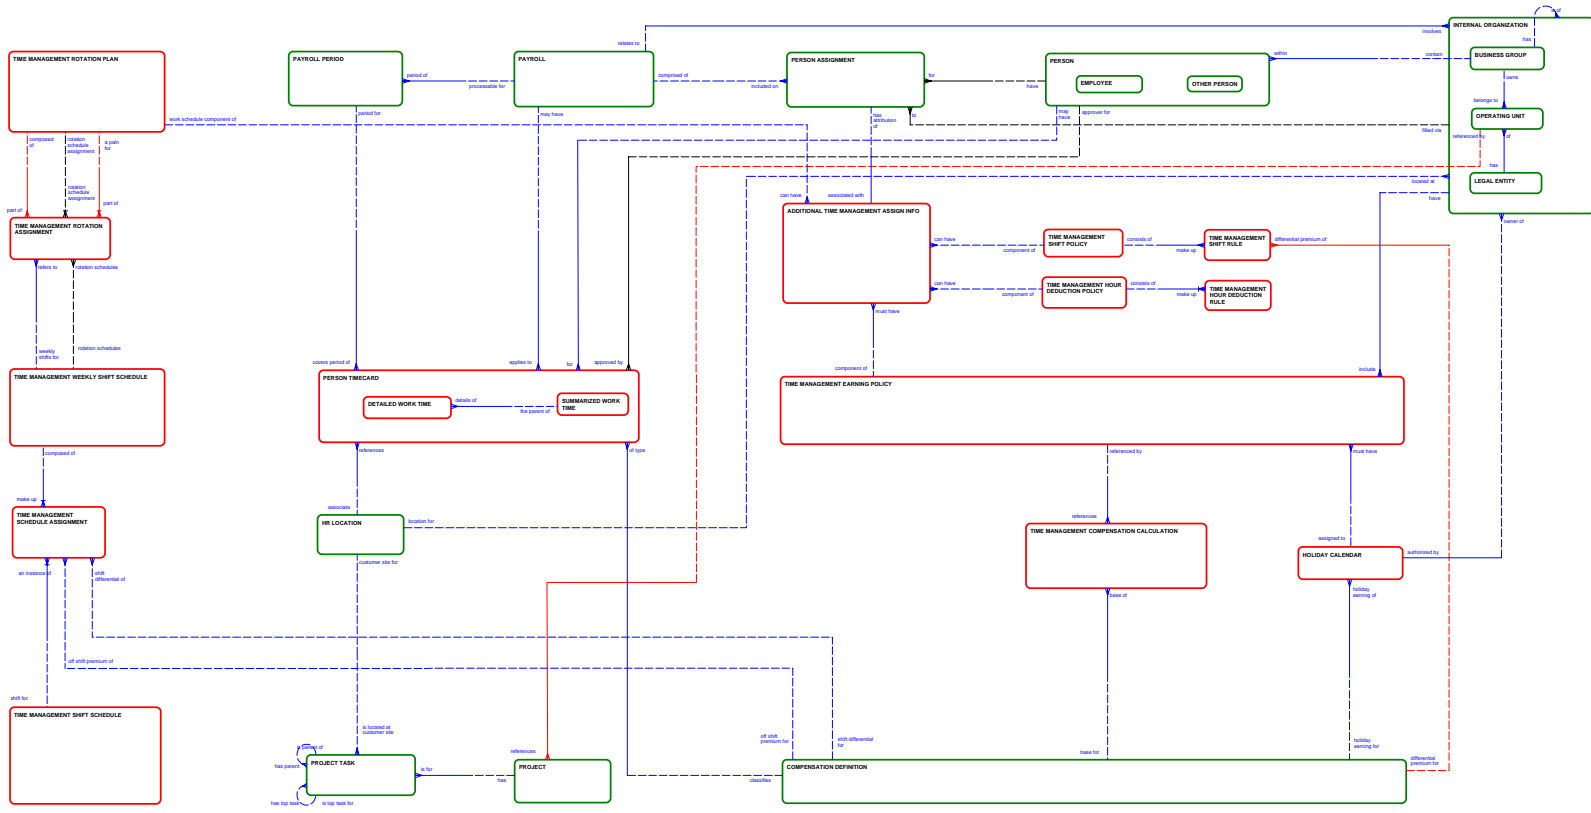

Oracle Time Management - Release 11i Logical Data Model